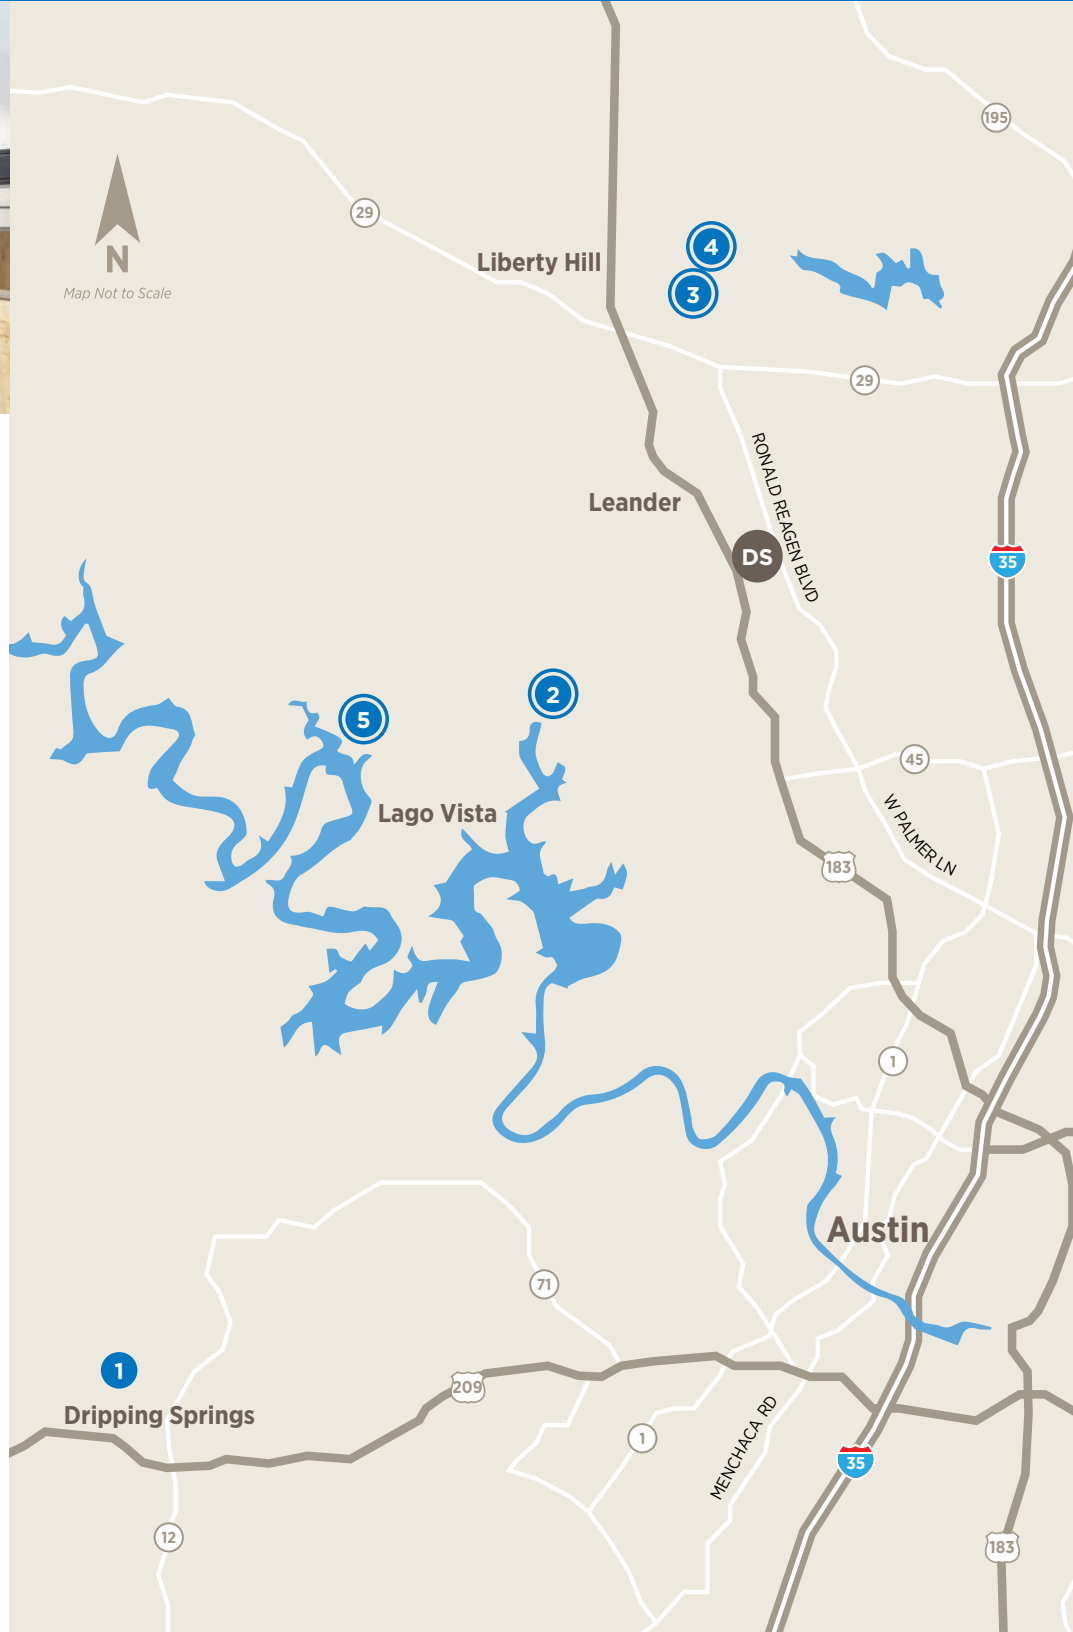

## MAP GUIDE TO TOLL BROTHERS COMMUNITIES IN THE AUSTIN AREA

**DS** **AUSTIN DESIGN STUDIO**  
 1320 Arrow Point Dr, Suite 401  
 Cedar Park, TX 78613  
 737-227-5730

**1** **ESPERANZA**  
 166 Prairie Clover Dr  
 Dripping Springs, TX 78620  
 0.75 acre home sites

**2** **TRAVISSO**  
 1837 Ficuzza Wy  
 Leander, TX 78641  
 Capri Collection—50-foot-wide home sites  
 Siena Collection—60-foot-wide home sites  
 Naples Collection—70-foot-wide home sites  
 Florence Collection—80+-foot-wide home sites

**3** **TOLL BROTHERS AT SANTA RITA RANCH**  
 528 Exploration Cr  
 Liberty Hill, TX 78628  
 70-foot-wide home sites

**4** **REGENCY AT SANTA RITA RANCH**  
**55+** 500 Sweetgrass Ct  
 Liberty Hill, TX 78642  
 Garden Collection—50-foot-wide home sites  
 Meadow Collection—60-foot-wide home sites  
 Orchard Collection—70-foot-wide home sites

**5** **LAKESIDE AT TESSERA**  
 Coming Soon

**○** = AMENITIES/RESORT

**○55+** = ACTIVE ADULT COMMUNITY