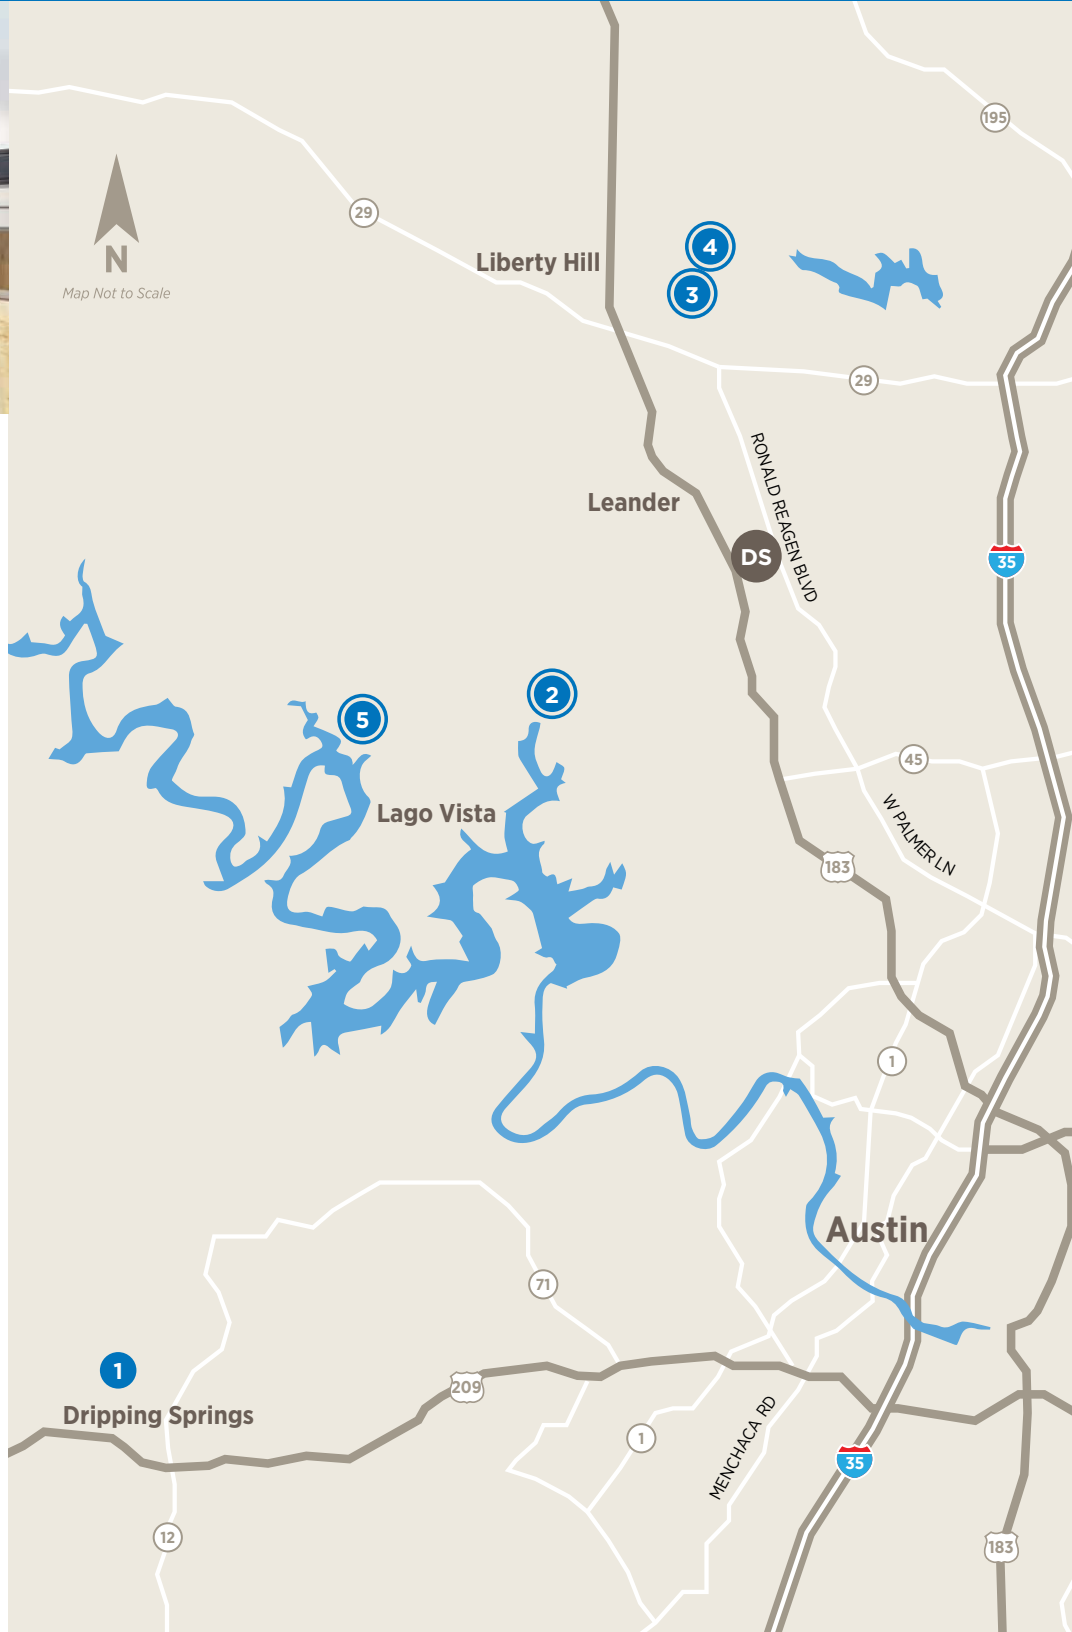

MAP GUIDE TO TOLL BROTHERS COMMUNITIES IN THE AUSTIN AREA

DS **AUSTIN DESIGN STUDIO**
 1320 Arrow Point Dr, Suite 401
 Cedar Park, TX 78613
 737-227-5730

1 **ESPERANZA**
 166 Prairie Clover Dr
 Dripping Springs, TX 78620
 0.75 acre home sites

2 **TRAVISSO**
 1837 Ficuzza Wy
 Leander, TX 78641
 Capri Collection—50-foot-wide home sites
 Siena Collection—60-foot-wide home sites
 Naples Collection—70-foot-wide home sites
 Florence Collection—80+foot-wide home sites

3 **TOLL BROTHERS AT SANTA RITA RANCH**
 528 Exploration Cr
 Liberty Hill, TX 78628
 70-foot-wide home sites

4 **REGENCY AT SANTA RITA RANCH**
55+ 500 Sweetgrass Ct
 Liberty Hill, TX 78642
 Garden Collection—50-foot-wide home sites
 Meadow Collection—60-foot-wide home sites
 Orchard Collection—70-foot-wide home sites

5 **LAKESIDE AT TESSERA**
 Coming Soon

○ = AMENITIES/RESORT

○ = ACTIVE ADULT COMMUNITY