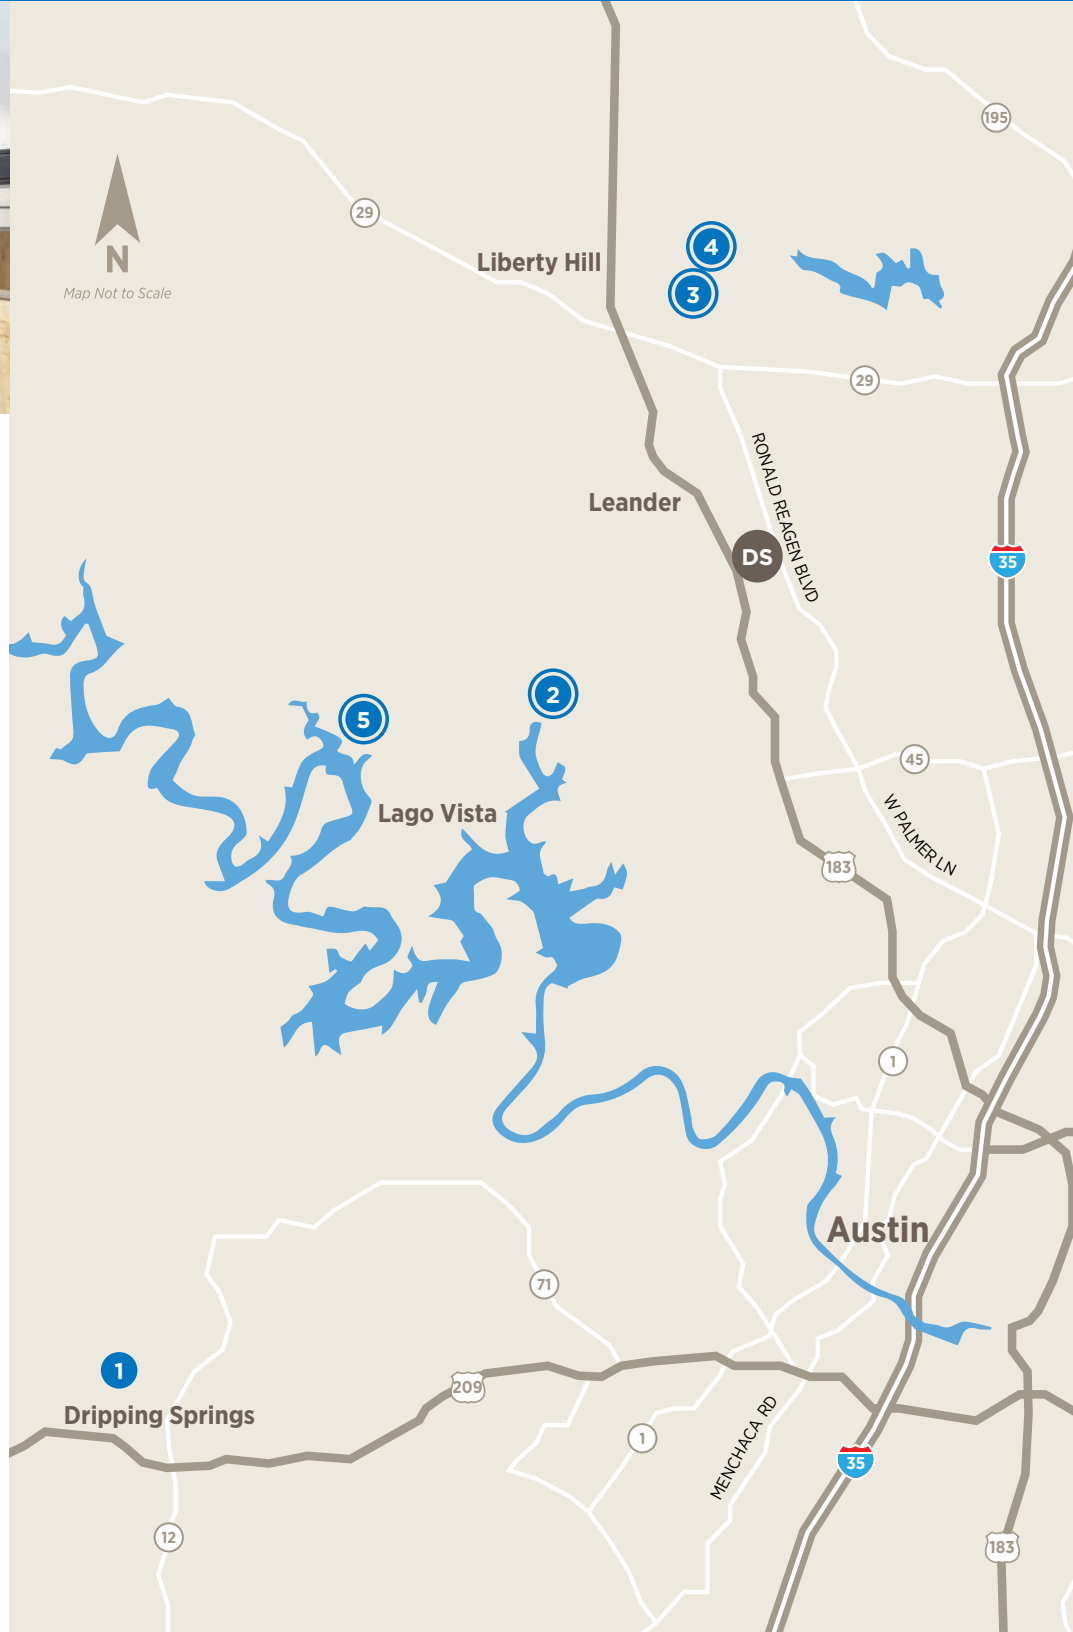

## MAP GUIDE TO TOLL BROTHERS COMMUNITIES IN THE AUSTIN AREA

**DS** **AUSTIN DESIGN STUDIO**  
 1320 Arrow Point Dr, Suite 401  
 Cedar Park, TX 78613  
 737-227-5730

**1** **ESPERANZA**  
 166 Prairie Clover Dr  
 Dripping Springs, TX 78620  
 0.75 acre home sites

**2** **TRAVISSO**  
 1837 Ficuzza Wy  
 Leander, TX 78641  
 Capri Collection—50-foot-wide home sites  
 Siena Collection—60-foot-wide home sites  
 Naples Collection—70-foot-wide home sites  
 Florence Collection—80+foot-wide home sites

**3** **TOLL BROTHERS AT SANTA RITA RANCH**  
 528 Exploration Cr  
 Liberty Hill, TX 78628  
 70-foot-wide home sites

**4** **REGENCY AT SANTA RITA RANCH**  
**55+** 500 Sweetgrass Ct  
 Liberty Hill, TX 78642  
 Garden Collection—50-foot-wide home sites  
 Meadow Collection—60-foot-wide home sites  
 Orchard Collection—70-foot-wide home sites

**5** **LAKESIDE AT TESSERA**  
 Coming Soon

**●** = AMENITIES/RESORT

**55+** = ACTIVE ADULT COMMUNITY