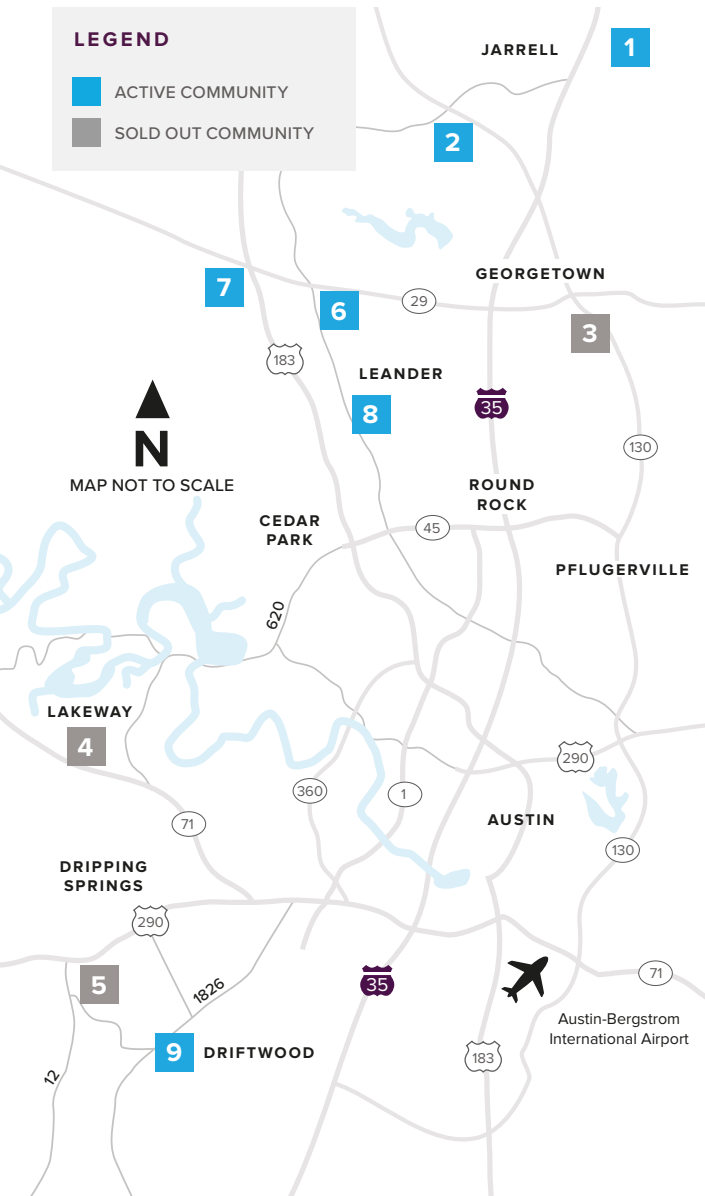

Where to find us

IN THE GREATER AUSTIN AREA

Click on a community below for more information.

NEW HOMES

from the Mid \$200s to \$800s+

JARRELL

1 SONTERRA
THE ENCLAVE AT SONTERRA
From the Mid \$200s
512.884.5788

COOL WATER AT SONTERRA
Coming Soon

GEORGETOWN

2 GATLIN CREEK
From the Upper \$300s
512.271.3817

3 SADDLECREEK
SOLD OUT
512.271.3831

LAKEWAY

4 ROUGH HOLLOW
SOLD OUT
512.271.3831

DRIPPING SPRINGS

5 BUTLER RANCH ESTATES
SOLD OUT
512.809.4360

LEANDER

6 REAGAN'S OVERLOOK
Final Opportunities
From the Upper \$800s
512.271.3787

7 DEERBROOKE
Now Open!
From the Mid \$300s
737.825.2901

8 CRYSTAL SPRINGS

THE COVES
From the Low \$300s
512.271.3851

THE FALLS
From the Upper \$300s
512.271.3851

THE LAKES
From the Mid \$400s
512.271.3852

DRIFTWOOD

9 RIM ROCK
Closeout - Last Lot For Sale
512.809.4360

A HOME FOR
EVERY DREAM®

CenturyCommunities.com/Austin | 512.271.3831