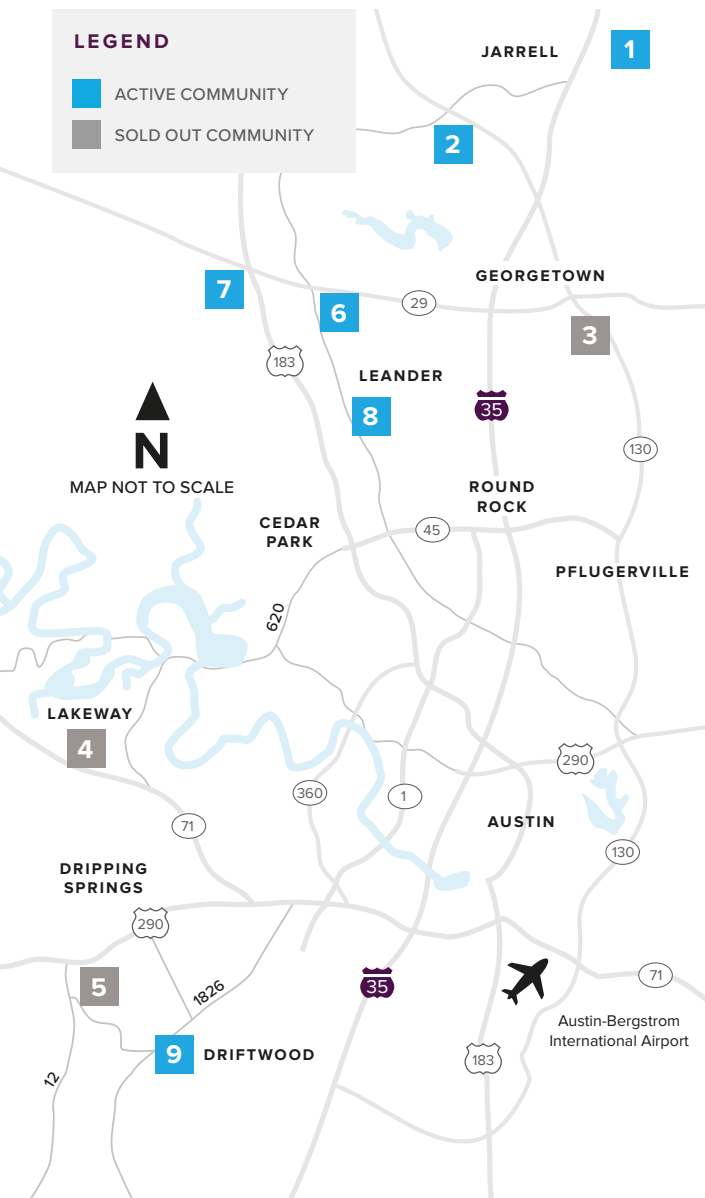

Where to find us

IN THE GREATER AUSTIN AREA

Click on a community below for more information.

NEW HOMES from the Mid \$200s to \$800s+

JARRELL

- 1** SONTERRA
THE ENCLAVE AT SONTERRA
From the Mid \$200s
512.884.5788

COOL WATER AT SONTERRA
Coming Soon

GEORGETOWN

- 2** GATLIN CREEK
From the Upper \$300s
512.271.3817
- 3** SADDLECREEK
SOLD OUT
512.271.3831

LAKEWAY

- 4** ROUGH HOLLOW
SOLD OUT
512.271.3831

DRIPPING SPRINGS

- 5** BUTLER RANCH ESTATES
SOLD OUT
512.809.4360

LEANDER

- 6** REAGAN'S OVERLOOK
Final Opportunities
From the Upper \$800s
512.271.3787

- 7** DEERBROOKE
Now Open!
From the Mid \$300s
737.825.2901

- 8** CRYSTAL SPRINGS

THE COVES
From the Low \$300s
512.271.3851

THE FALLS
From the Upper \$300s
512.271.3851

THE LAKES
From the Mid \$400s
512.271.3852

DRIFTWOOD

- 9** RIM ROCK
Closeout - Last Lot For Sale
512.809.4360

A HOME FOR
EVERY DREAM®