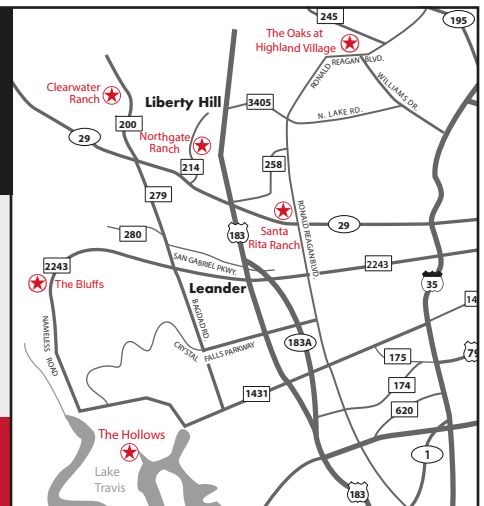

Copyright 2021 Giddens Homes. As we are continually improving our product, floor plans, elevations, square footage, prices, features, and related information are subject to change without prior notice. James Giddens is a licensed Real Estate Agent with Giddens Real Estate (Jody Giddens, Broker).