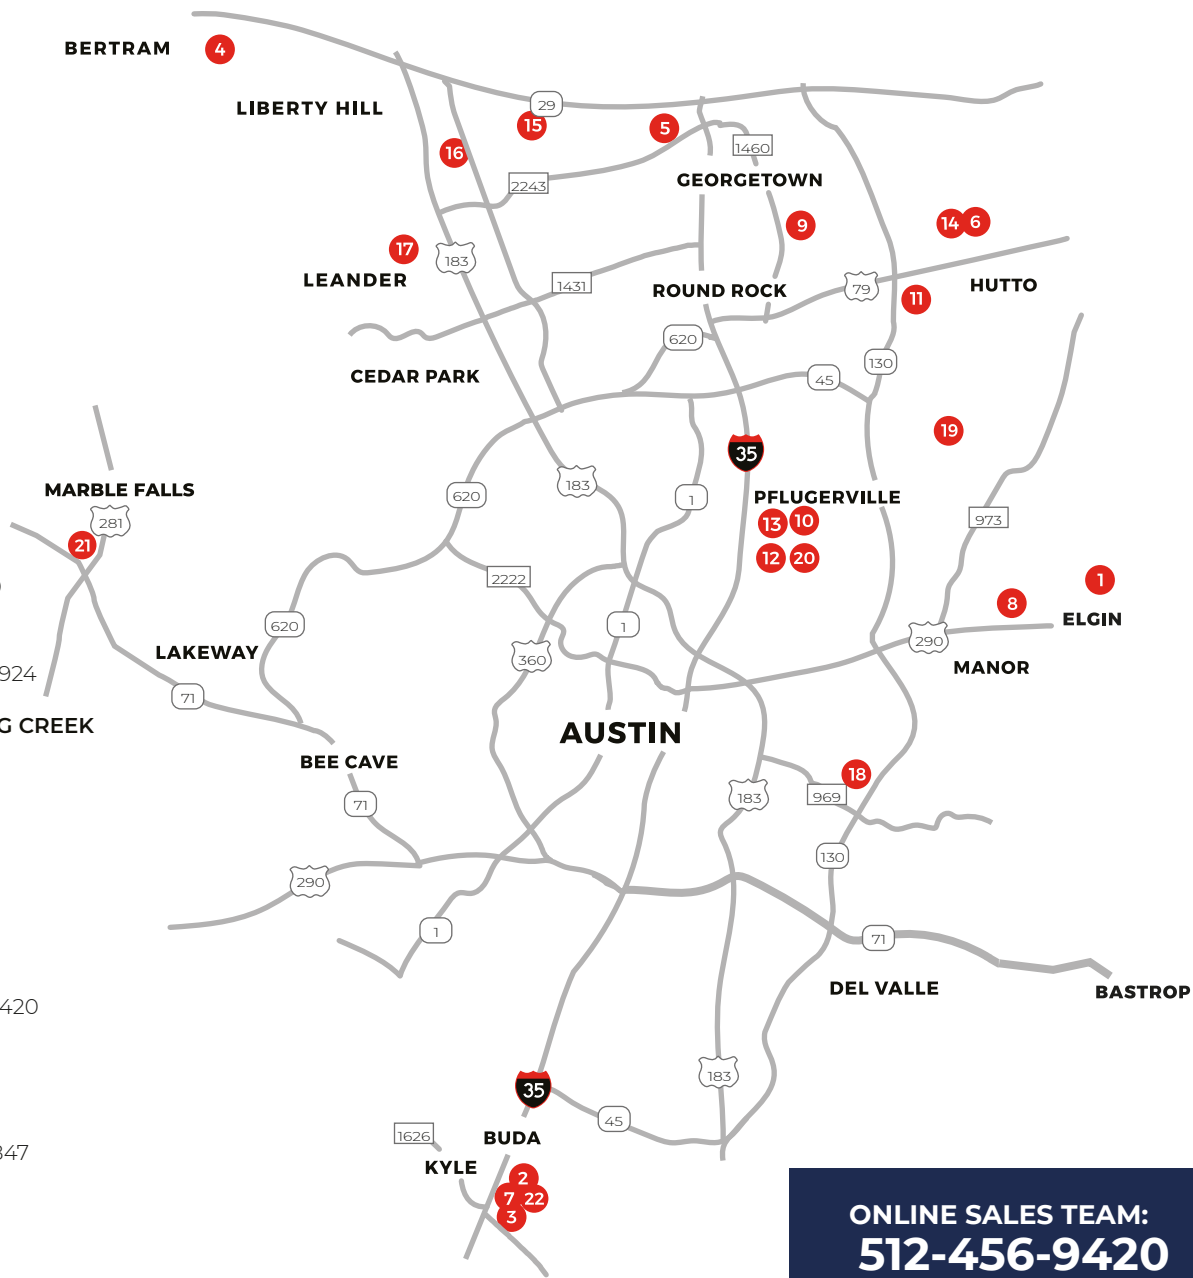

BERTRAM

4

LIBERTY HILL

29

15

5

HIGH $200's

1. PEPPERGRASS
  Elgin 512-531-9016

LOW $300's

2. SOUTHGROVE
  Kyle 512-456-9420

MID $300's

3. HARVEST CREEK
  Uhland 512-456-9420
4. DOVE MEADOW
  Bertram 512-456-9420
5. RIVERVIEW
  Georgetown 512-688-3924

6. MEADOWS AT MUSTANG CREEK
  Hutto 512-456-9420

7. TALAVERA
  Kyle 512-456-9420

8. CARILLON
  Manor 512-531-9055

9. PARKS AT WESTHAVEN
  Georgetown 512-456-9420

HIGH $300's

10. CANTARRA MEADOW
  Pflugerville 512-294-2847

MID $400's

11. SOUTHGATE
  Hutto 512-456-9420

12. PIONEER HILL
  Austin 512-494-6433

13. HILLCREST
  Pflugerville 512-456-9420

14. MUSTANG CREEK
  Hutto 512-456-9420

15. LIVELY RANCH
  Georgetown 512-456-9420

16. BAR W RANCH
  Leander 512-456-9420

HIGH $400's

17. ROSENBUSCH RANCH
  Leander 512-456-9420
18. PARKER STATION
  Austin 512-531-9234

LOW $500's

19. SORENTO
  Pflugerville 512-721-5910

MID $500's

20. PIONEER CROSSING EAST
  Austin 512-456-9420

COMING SOON

21. THUNDER ROCK
  Marble Falls 512-456-9420
22. WATERMILL
  Uhland 512-456-9420

MODEL HOME HOURS:

Sun & Mon 12-6 | Tues - Sat 10-6

**ONLINE SALES TEAM:
512-456-9420**

Prices shown are base home prices and do not include closing cost and fees, modifications to plans and custom features which may substantially affect final cost of the home. Prices, plans, features, options, availability and co-broke are subject to change without notice. Additional restrictions may apply. Square footages are approximate. Map is not to scale. REV. 11.10.2022