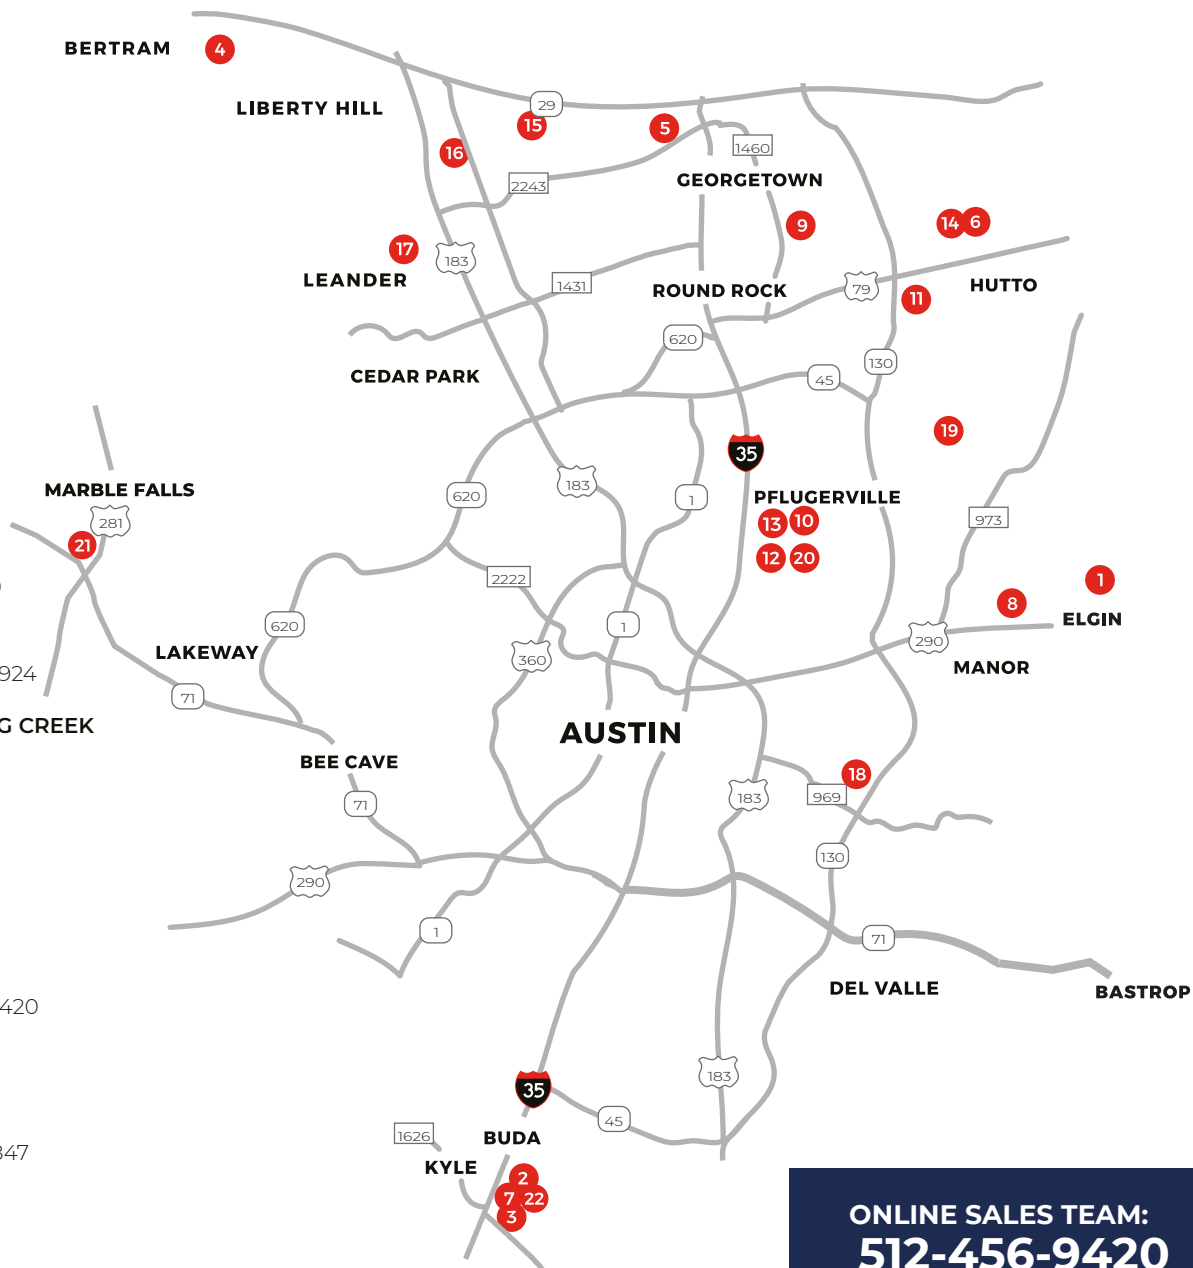

BERTRAM

4

LIBERTY HILL

16

29

15

5

GEORGETOWN

1460

9

14

6

LEANDER

17

183

2243

ROUND ROCK

79

11

HUTTO

CEDAR PARK

620

45

130

MID $300's

3. HARVEST CREEK
  Uhland 512-456-9420

MARBLE FALLS

21

281

4. DOVE MEADOW
  Bertram 512-456-9420

5. RIVERVIEW
  Georgetown 512-688-3924

6. MEADOWS AT MUSTANG CREEK
  Hutto 512-456-9420

7. TALAVERA
  Kyle 512-456-9420

8. CARILLON
  Manor 512-531-9055

9. PARKS AT WESTHAVEN
  Georgetown 512-456-9420

10. CANTARRA MEADOW
  Pflugerville 512-294-2847

MID $400's

11. SOUTHGATE
  Hutto 512-456-9420

12. PIONEER HILL
  Austin 512-494-6433

13. HILLCREST
  Pflugerville 512-456-9420

14. MUSTANG CREEK
  Hutto 512-456-9420

15. LIVELY RANCH
  Georgetown 512-456-9420

16. BAR W RANCH
  Leander 512-456-9420

HIGH $400's

17. ROSENBUSCH RANCH
  Leander 512-456-9420

18. PARKER STATION
  Austin 512-531-9234

LOW $500's

19. SORENTO
  Pflugerville 512-721-5910

MID $500's

20. PIONEER CROSSING EAST
  Austin 512-456-9420

COMING SOON

21. THUNDER ROCK
  Marble Falls 512-456-9420

22. WATERMILL
  Uhland 512-456-9420

ONLINE SALES TEAM:
512-456-9420

MODEL HOME HOURS:

Sun & Mon 12-6 | Tues - Sat 10-6

Prices shown are base home prices and do not include closing cost and fees, modifications to plans and custom features which may substantially affect final cost of the home. Prices, plans, features, options, availability and co-broke are subject to change without notice. Additional restrictions may apply. Square footages are approximate. Map is not to scale. REV. 11.10.2022