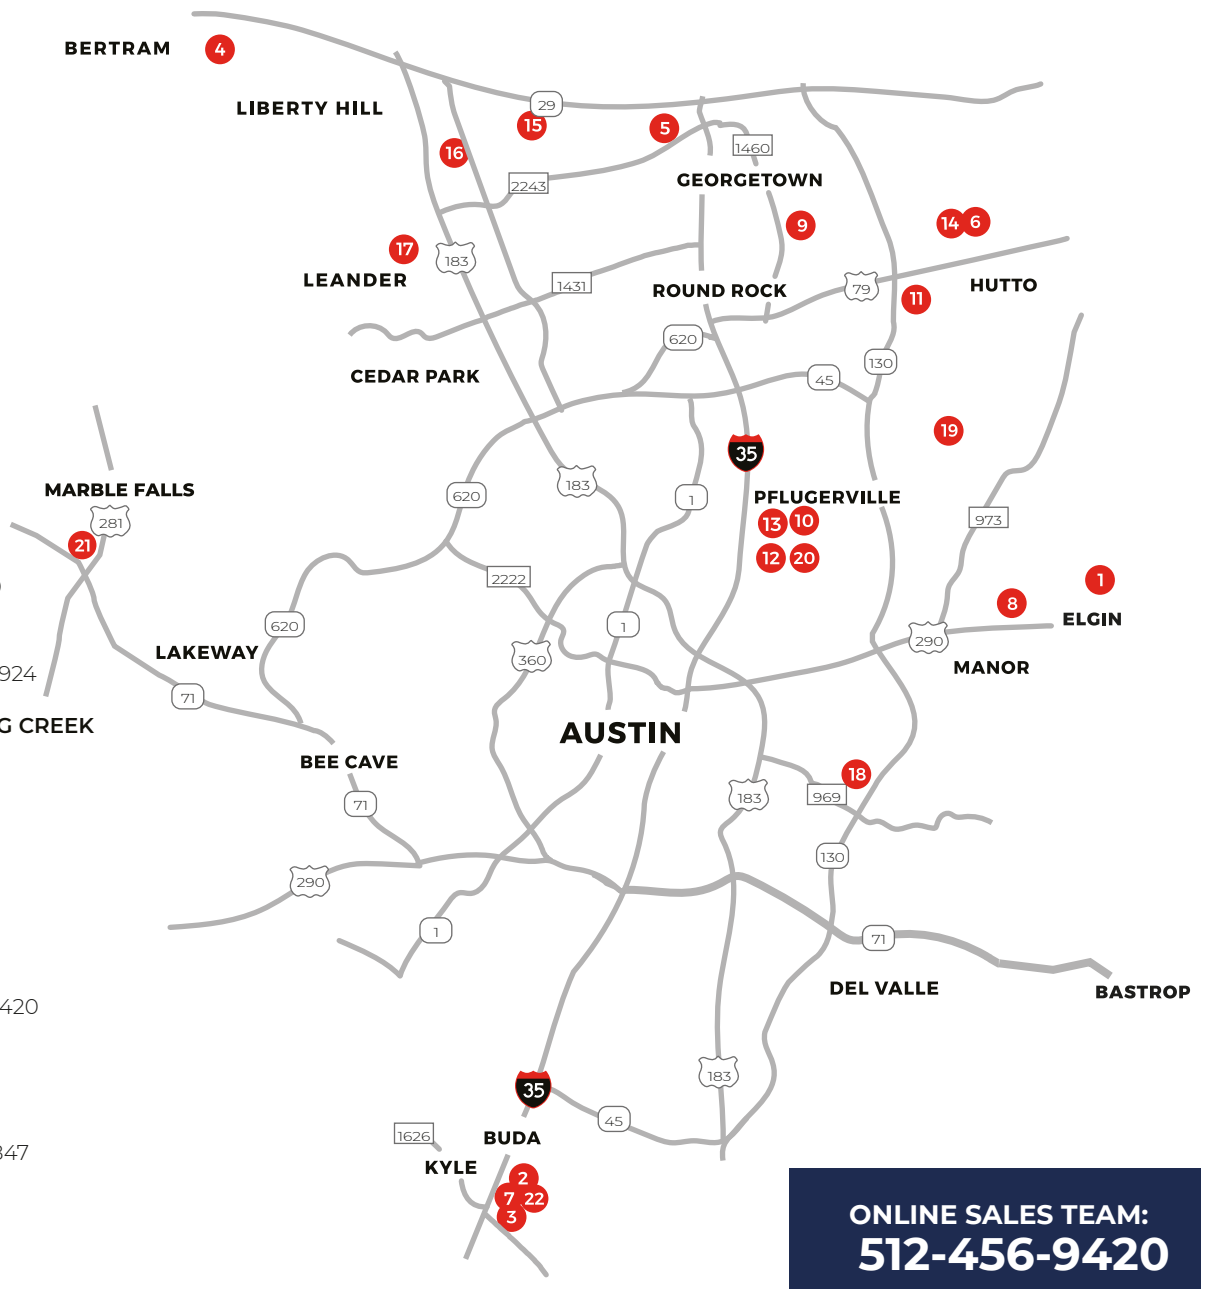

BERTRAM

4

LIBERTY HILL

16

15

5

GEORGETOWN

9

14

6

LEANDER

17

ROUND ROCK

11

HUTTO

CEDAR PARK

620

45

130

19

HIGH $200's

1. PEPPERGRASS
  Elgin 512-531-9016

LOW $300's

2. SOUTHGROVE
  Kyle 512-456-9420

MID $300's

3. HARVEST CREEK
  Uhland 512-456-9420
4. DOVE MEADOW
  Bertram 512-456-9420
5. RIVERVIEW
  Georgetown 512-688-3924
6. MEADOWS AT MUSTANG CREEK
  Hutto 512-456-9420

7. TALAVERA
  Kyle 512-456-9420

8. CARILLON
  Manor 512-531-9055

9. PARKS AT WESTHAVEN
  Georgetown 512-456-9420

HIGH $300's

10. CANTARRA MEADOW
  Pflugerville 512-294-2847

MID $400's

11. SOUTHGATE
  Hutto 512-456-9420

12. PIONEER HILL
  Austin 512-494-6433

13. HILLCREST
  Pflugerville 512-456-9420

14. MUSTANG CREEK
  Hutto 512-456-9420

15. LIVELY RANCH
  Georgetown 512-456-9420

16. BAR W RANCH
  Leander 512-456-9420

HIGH $400's

17. ROSENBUSCH RANCH
  Leander 512-456-9420

18. PARKER STATION
  Austin 512-531-9234

LOW $500's

19. SORENTO
  Pflugerville 512-721-5910

MID $500's

20. PIONEER CROSSING EAST
  Austin 512-456-9420

COMING SOON

21. THUNDER ROCK
  Marble Falls 512-456-9420

22. WATERMILL
  Uhland 512-456-9420

ONLINE SALES TEAM:
512-456-9420

MODEL HOME HOURS:

Sun & Mon 12-6 | Tues - Sat 10-6

Prices shown are base home prices and do not include closing cost and fees, modifications to plans and custom features which may substantially affect final cost of the home. Prices, plans, features, options, availability and co-broke are subject to change without notice. Additional restrictions may apply. Square footages are approximate. Map is not to scale. REV. 11.10.2022