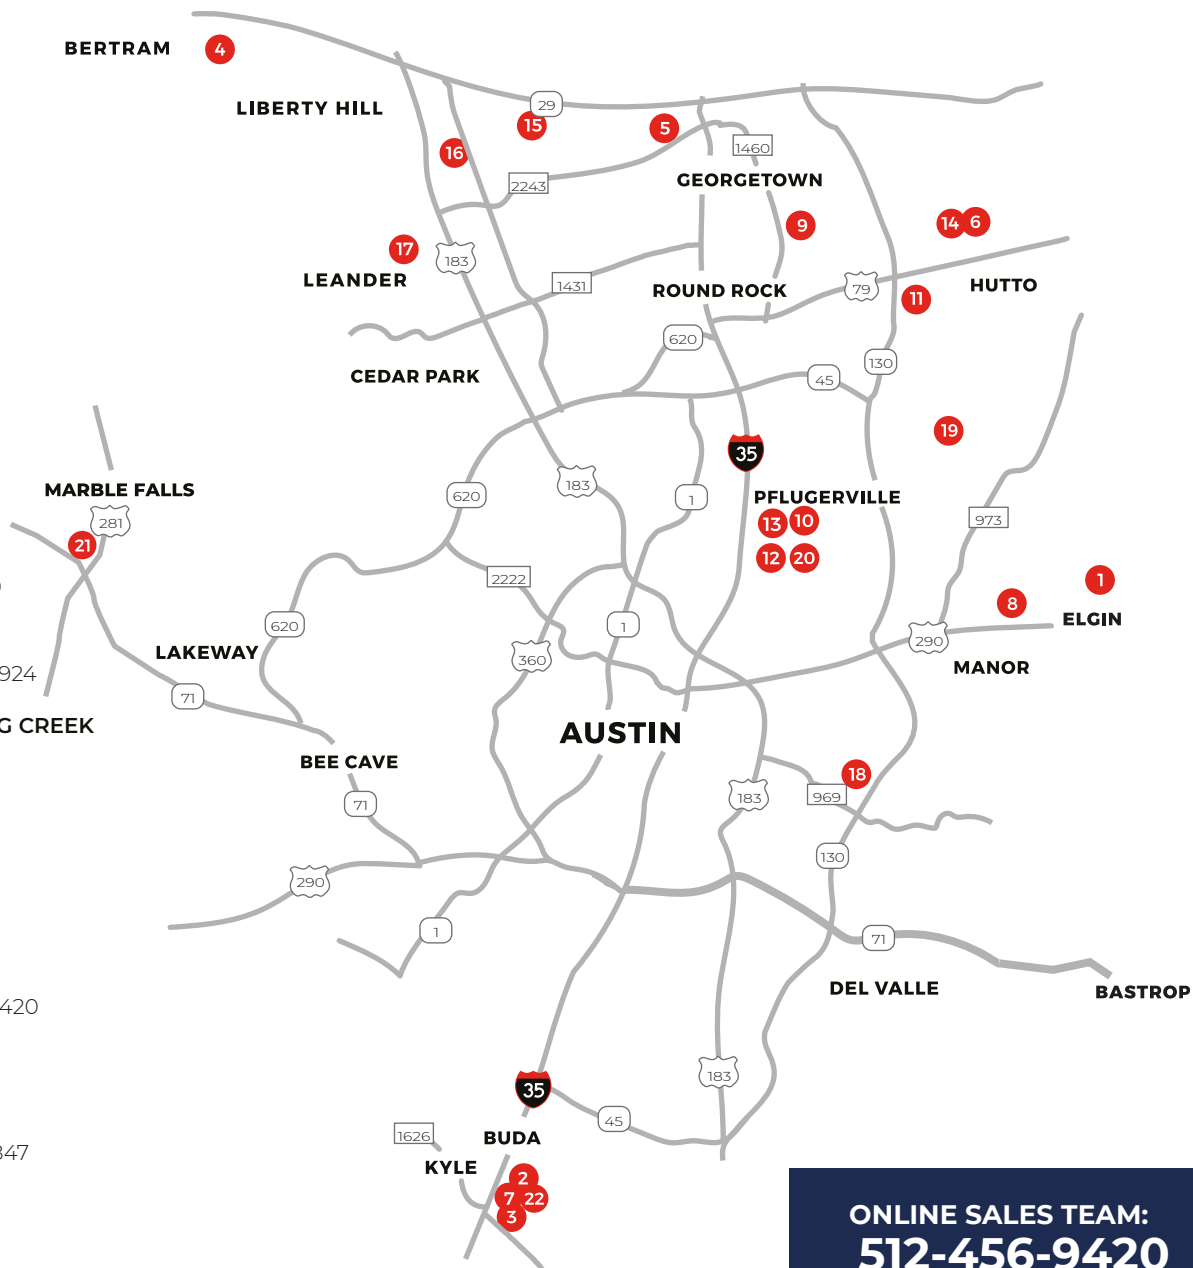

BERTRAM

4

LIBERTY HILL

16

29

15

5

GEORGETOWN

1460

9

14

6

LEANDER

17

183

2243

1431

ROUND ROCK

79

11

19

11

14

6

CEDAR PARK

620

45

130

MID $300's

3. HARVEST CREEK
  Uhland 512-456-9420

MARBLE FALLS

21

281

4. DOVE MEADOW
  Bertram 512-456-9420

5. RIVERVIEW
  Georgetown 512-688-3924

6. MEADOWS AT MUSTANG CREEK
  Hutto 512-456-9420

7. TALAVERA
  Kyle 512-456-9420

8. CARILLON
  Manor 512-531-9055

9. PARKS AT WESTHAVEN
  Georgetown 512-456-9420

HIGH $300's

10. CANTARRA MEADOW
  Pflugerville 512-294-2847

MID $400's

11. SOUTHGATE
  Hutto 512-456-9420

12. PIONEER HILL
  Austin 512-494-6433

13. HILLCREST
  Pflugerville 512-456-9420

14. MUSTANG CREEK
  Hutto 512-456-9420

15. LIVELY RANCH
  Georgetown 512-456-9420

16. BAR W RANCH
  Leander 512-456-9420

HIGH $400's

17. ROSENBUSCH RANCH
  Leander 512-456-9420

18. PARKER STATION
  Austin 512-531-9234

LOW $500's

19. SORENTO
  Pflugerville 512-721-5910

MID $500's

20. PIONEER CROSSING EAST
  Austin 512-456-9420

COMING SOON

21. THUNDER ROCK
  Marble Falls 512-456-9420

22. WATERMILL
  Uhland 512-456-9420

ONLINE SALES TEAM:
512-456-9420

MODEL HOME HOURS:

Sun & Mon 12-6 | Tues - Sat 10-6

Prices shown are base home prices and do not include closing cost and fees, modifications to plans and custom features which may substantially affect final cost of the home. Prices, plans, features, options, availability and co-broke are subject to change without notice. Additional restrictions may apply. Square footages are approximate. Map is not to scale. REV. 11.10.2022