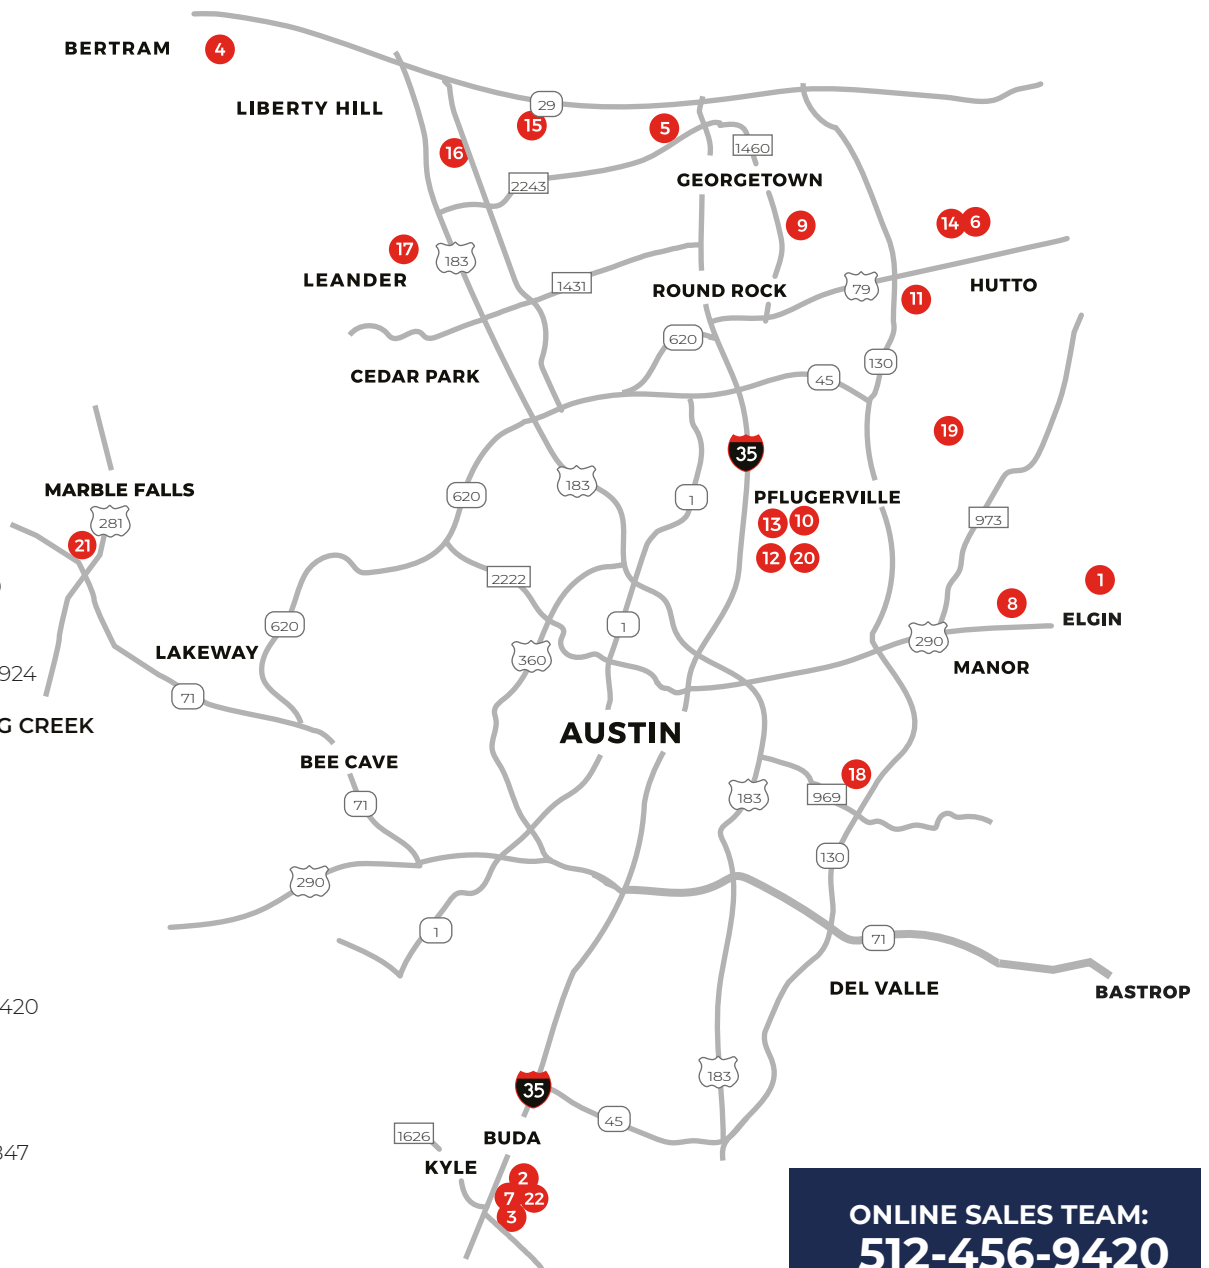

BERTRAM

4

LIBERTY HILL

16

29

15

5

GEORGETOWN

1460

9

14

6

LEANDER

17

183

2243

1431

ROUND ROCK

79

11

11

14

6

CEDAR PARK

620

45

130

MID $300's

3. HARVEST CREEK
  Uhland 512-456-9420

MARBLE FALLS

21

281

4. DOVE MEADOW
  Bertram 512-456-9420

5. RIVERVIEW
  Georgetown 512-688-3924

6. MEADOWS AT MUSTANG CREEK
  Hutto 512-456-9420

7. TALAVERA
  Kyle 512-456-9420

8. CARILLON
  Manor 512-531-9055

9. PARKS AT WESTHAVEN
  Georgetown 512-456-9420

HIGH $300's

10. CANTARRA MEADOW
  Pflugerville 512-294-2847

MID $400's

11. SOUTHGATE
  Hutto 512-456-9420

12. PIONEER HILL
  Austin 512-494-6433

13. HILLCREST
  Pflugerville 512-456-9420

14. MUSTANG CREEK
  Hutto 512-456-9420

15. LIVELY RANCH
  Georgetown 512-456-9420

16. BAR W RANCH
  Leander 512-456-9420

HIGH $400's

17. ROSENBUSCH RANCH
  Leander 512-456-9420

18. PARKER STATION
  Austin 512-531-9234

LOW $500's

19. SORENTO
  Pflugerville 512-721-5910

MID $500's

20. PIONEER CROSSING EAST
  Austin 512-456-9420

COMING SOON

21. THUNDER ROCK
  Marble Falls 512-456-9420

22. WATERMILL
  Uhland 512-456-9420

**ONLINE SALES TEAM:
512-456-9420**

MODEL HOME HOURS:

Sun & Mon 12-6 | Tues - Sat 10-6

Prices shown are base home prices and do not include closing cost and fees, modifications to plans and custom features which may substantially affect final cost of the home. Prices, plans, features, options, availability and co-broke are subject to change without notice. Additional restrictions may apply. Square footages are approximate. Map is not to scale. REV. 11.10.2022