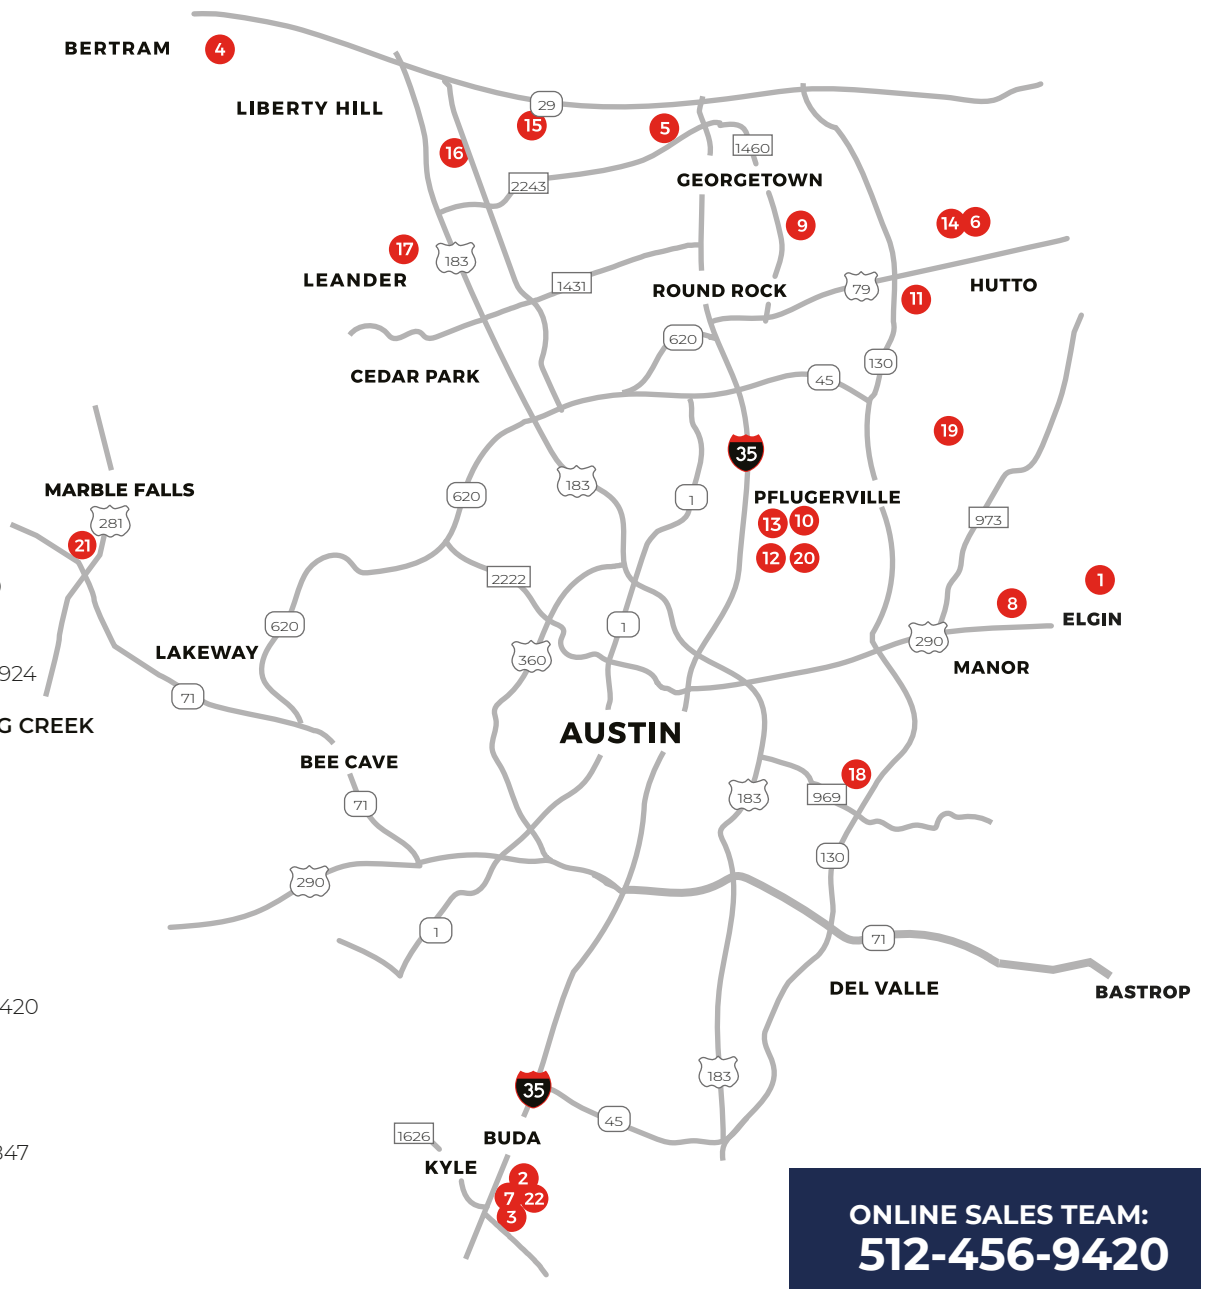

BERTRAM

4

LIBERTY HILL

16

29

15

5

GEORGETOWN

1460

9

14

6

LEANDER

17

183

2243

1431

ROUND ROCK

79

11

19

CEDAR PARK

620

45

130

MARBLE FALLS

21

281

3. HARVEST CREEK

Uhland 512-456-9420

4. DOVE MEADOW

Bertram 512-456-9420

5. RIVERVIEW

Georgetown 512-688-3924

6. MEADOWS AT MUSTANG CREEK

Hutto 512-456-9420

7. TALAVERA

Kyle 512-456-9420

8. CARILLON

Manor 512-531-9055

9. PARKS AT WESTHAVEN

Georgetown 512-456-9420

HIGH $300's

10. CANTARRA MEADOW

Pflugerville 512-294-2847

MID $400's

11. SOUTHGATE

Hutto 512-456-9420

12. PIONEER HILL

Austin 512-494-6433

13. HILLCREST

Pflugerville 512-456-9420

14. MUSTANG CREEK

Hutto 512-456-9420

15. LIVELY RANCH

Georgetown 512-456-9420

16. BAR W RANCH

Leander 512-456-9420

HIGH $400's

17. ROSENBUSCH RANCH

Leander 512-456-9420

18. PARKER STATION

Austin 512-531-9234

LOW $500's

19. SORENTO

Pflugerville 512-721-5910

MID $500's

20. PIONEER CROSSING EAST

Austin 512-456-9420

COMING SOON

21. THUNDER ROCK

Marble Falls 512-456-9420

22. WATERMILL

Uhland 512-456-9420

ONLINE SALES TEAM:
512-456-9420

MODEL HOME HOURS:

Sun & Mon 12-6 | Tues - Sat 10-6

Prices shown are base home prices and do not include closing cost and fees, modifications to plans and custom features which may substantially affect final cost of the home. Prices, plans, features, options, availability and co-broke are subject to change without notice. Additional restrictions may apply. Square footages are approximate. Map is not to scale. REV. 11.10.2022