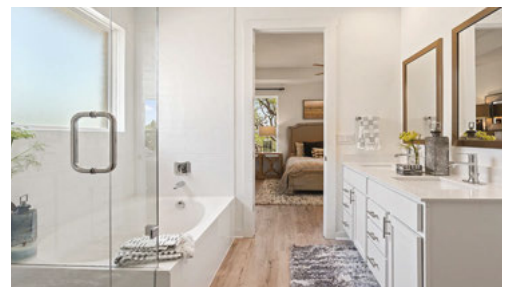

Welcome to Riverview! Discover beautiful new homes starting in the mid \$400s nestled in the Hill Country terrain of West Georgetown.

- 3 Miles From Wolf Ranch & IH35
- Stainless Steel Appliances
- 42" Kitchen Cabinets
- Full Yard Sod With Irrigation
- Easy Access To Major Roads