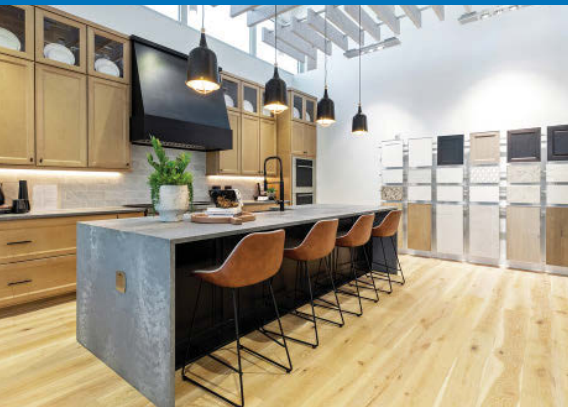

MAP GUIDE TO TOLL BROTHERS COMMUNITIES IN THE AUSTIN AREA

- DS** **AUSTIN DESIGN STUDIO**
1320 Arrow Point Dr, Suite 401
Cedar Park, TX 78613
737-227-5730
- 1** **ESPERANZA**
166 Prairie Clover Dr
Dripping Springs, TX 78620
0.75 acre home sites
- 2** **TRAVISSO**
1837 Ficuzza Wy
Leander, TX 78641
Capri Collection—50-foot-wide home sites
Siena Collection—60-foot-wide home sites
Naples Collection—70-foot-wide home sites
Florence Collection—80+-foot-wide home sites
- 3** **TOLL BROTHERS AT SANTA RITA RANCH**
528 Exploration Cr
Liberty Hill, TX 78628
70-foot-wide home sites
- 4** **REGENCY AT SANTA RITA RANCH**
55+
500 Sweetgrass Ct
Liberty Hill, TX 78642
Garden Collection—50-foot-wide home sites
Meadow Collection—60-foot-wide home sites
Orchard Collection—70-foot-wide home sites
- 5** **HIDDEN CREEKS AT LAKEWOOD PARK**
Coming Soon