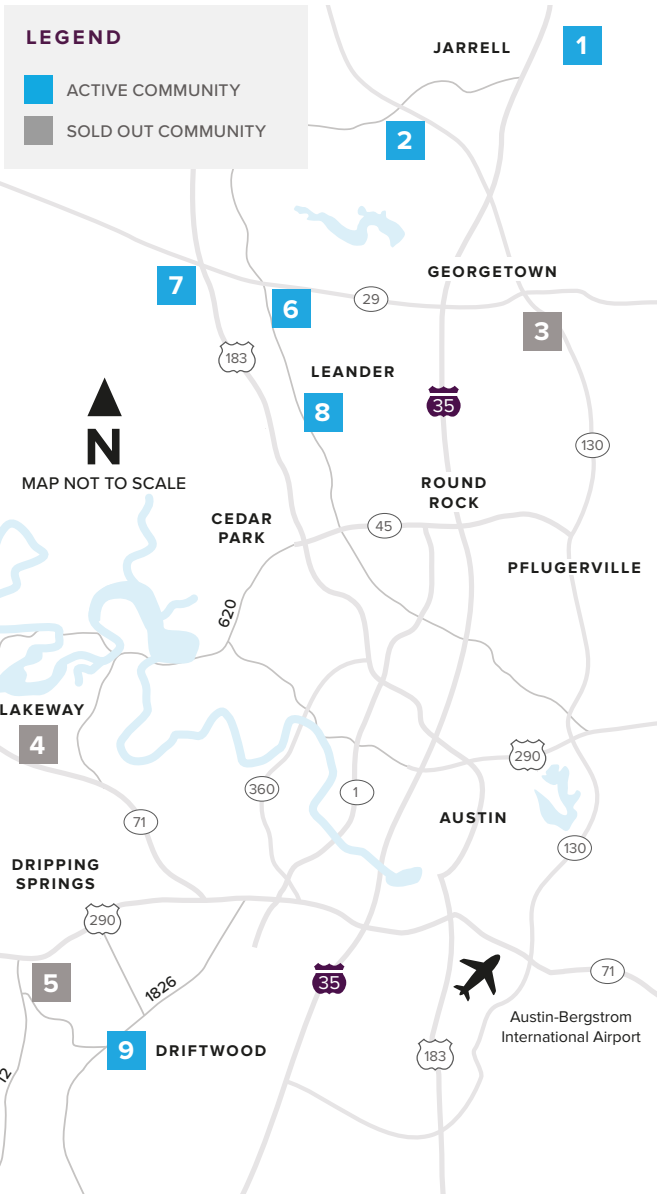

Where to find us

IN THE GREATER AUSTIN AREA

Click on a community below for more information.

NEW HOMES

from the Mid \$200s to \$800s+

JARRELL

- 1** SONTERRA
THE ENCLAVE AT SONTERRA
From the Mid \$200s
512.884.5788

COOL WATER AT SONTERRA
Coming Soon

GEORGETOWN

- 2** GATLIN CREEK
From the Upper \$300s
512.271.3817
- 3** SADDLECREEK
SOLD OUT
512.271.3831

LAKEWAY

- 4** ROUGH HOLLOW
SOLD OUT
512.271.3831

DRIPPING SPRINGS

- 5** BUTLER RANCH ESTATES
SOLD OUT
512.809.4360

LEANDER

- 6** REAGAN'S OVERLOOK
Final Opportunities
From the Upper \$800s
512.271.3787

- 7** DEERBROOKE
Now Open!
From the Mid \$300s
737.825.2901

- 8** CRYSTAL SPRINGS

THE COVES
From the Low \$300s
512.271.3851

THE FALLS
From the Upper \$300s
512.271.3851

THE LAKES
From the Mid \$400s
512.271.3852

DRIFTWOOD

- 9** RIM ROCK
Closeout - Last Lot For Sale
512.809.4360

A HOME FOR
EVERY DREAM®