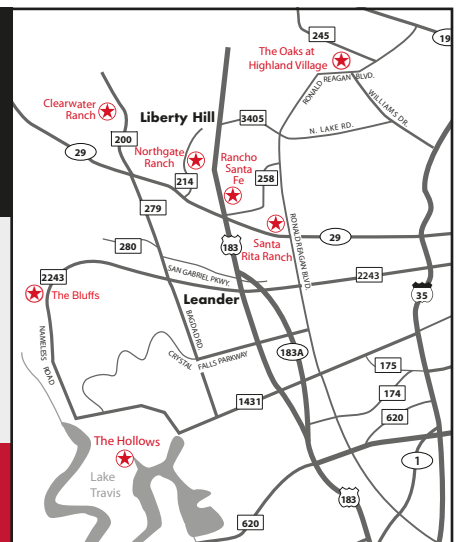

#1 CUSTOM HOMEBUILDER
AUSTIN BUSINESS JOURNAL 2020 & 2019

Luxury, Value & Quality

www.giddenshomes.com