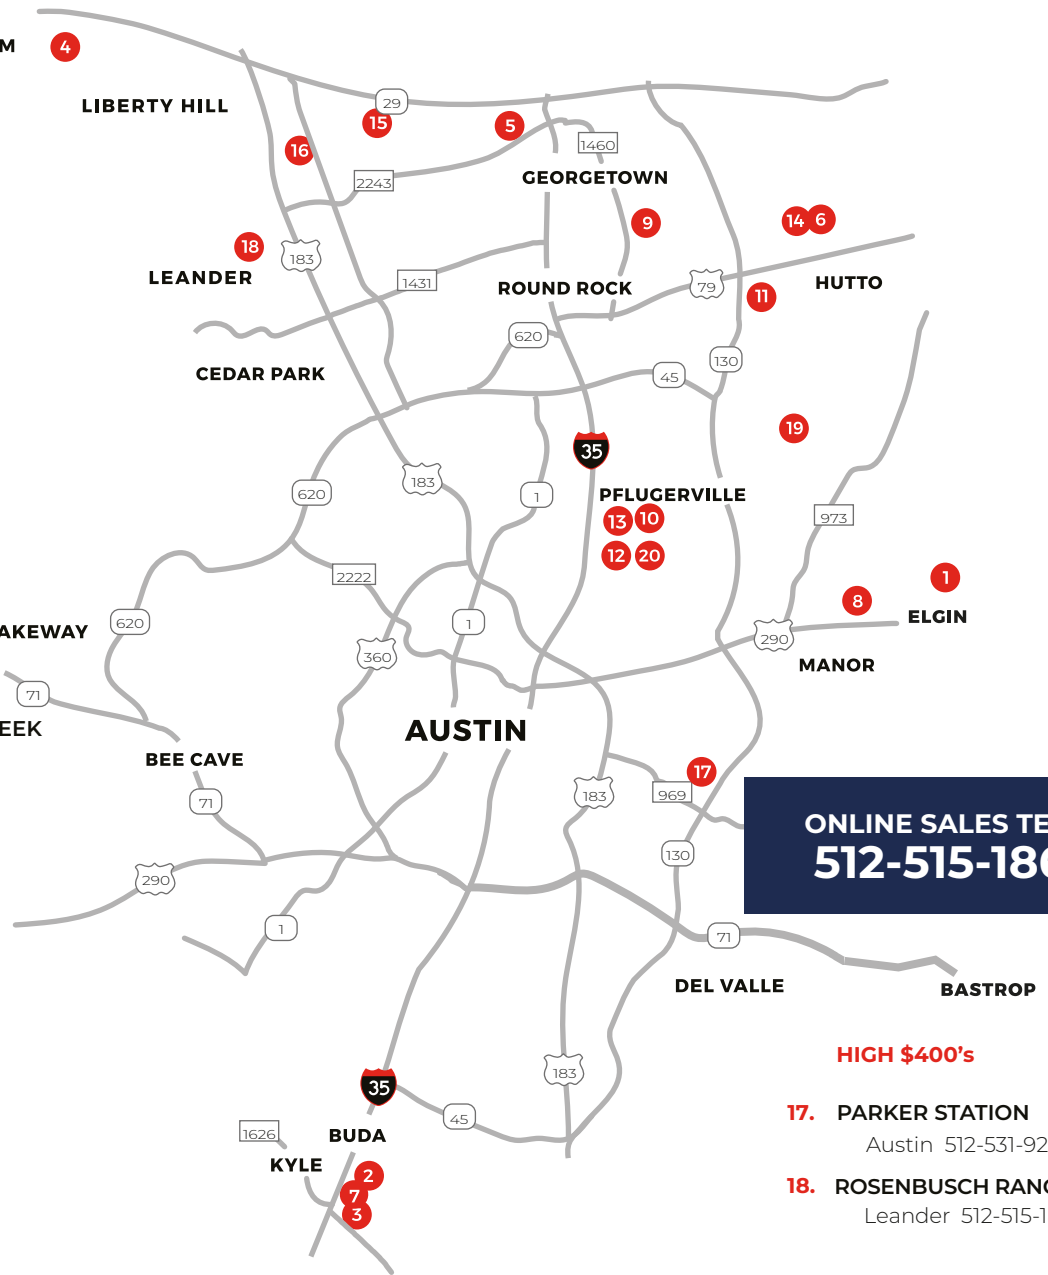

- 15. LIVELY RANCH
Georgetown 512-515-1865

- 16. BAR W RANCH
Leander 512-515-1865

**ONLINE SALES TEAM:
512-515-1865**

HIGH \$400's

- 17. PARKER STATION
Austin 512-531-9234

- 18. ROSEBUSCH RANCH
Leander 512-515-1865