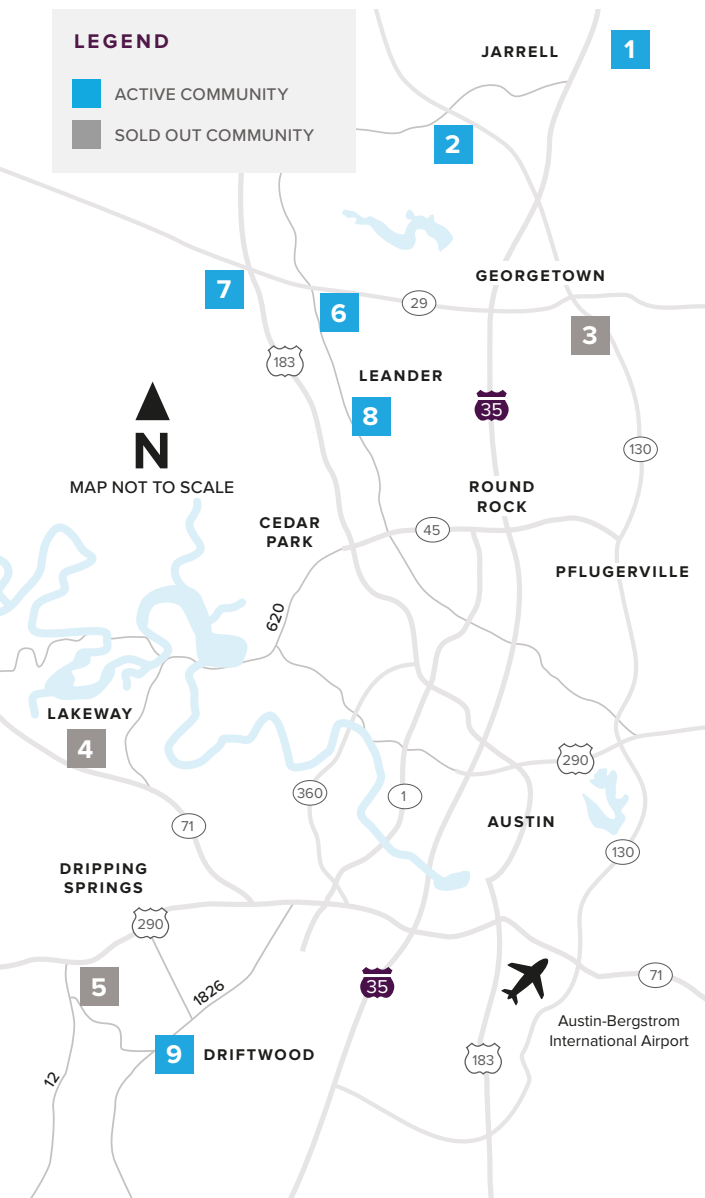

Where to find us

IN THE GREATER AUSTIN AREA

Click on a community below for more information.

NEW HOMES

from the Mid \$200s to \$800s+

JARRELL

1 SONTERRA
THE ENCLAVE AT SONTERRA
From the Mid \$200s
512.884.5788

COOL WATER AT SONTERRA
Coming Soon

GEORGETOWN

2 GATLIN CREEK
From the Upper \$300s
512.271.3817

3 SADDLECREEK
SOLD OUT
512.271.3831

LAKEWAY

4 ROUGH HOLLOW
SOLD OUT
512.271.3831

DRIPPING SPRINGS

5 BUTLER RANCH ESTATES
SOLD OUT
512.809.4360

LEANDER

6 REAGAN'S OVERLOOK
Final Opportunities
From the Upper \$800s
512.271.3787

7 DEERBROOKE
Now Open!
From the Mid \$300s
737.825.2901

8 CRYSTAL SPRINGS

THE COVES
From the Low \$300s
512.271.3851

THE FALLS
From the Upper \$300s
512.271.3851

THE LAKES
From the Mid \$400s
512.271.3852

DRIFTWOOD

9 RIM ROCK
Closeout - Last Lot For Sale
512.809.4360

A HOME FOR
EVERY DREAM®

CenturyCommunities.com/Austin | 512.271.3831