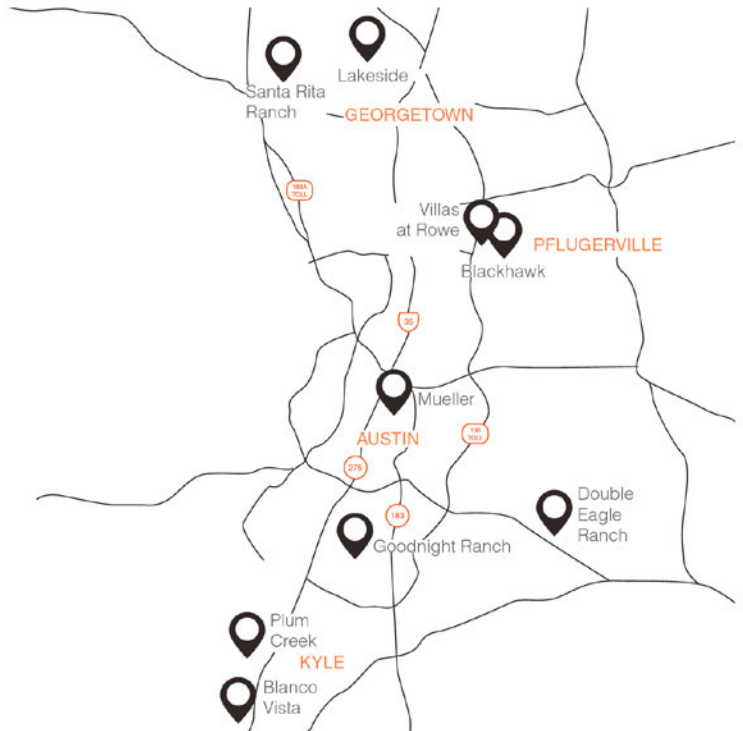

BLANCO VISTA SAN MARCOS

ADDRESS	PLAN/SQ.FT.	BED/BATH/CAR	PRICE	AVAIL.
116 Rugosa Road	Crestview / 1808	3 / 2 / 2	$321,767	Ready
334 Blue Oak Blvd	Rollingwood / 1964	3 / 2 / 2	$327,858	Feb.

DOUBLE EAGLE RANCH CEDAR CREEK

ADDRESS	PLAN/SQ.FT.	BED/BATH/CAR	PRICE	AVAIL.
186 Raptor Break Way	Braunig / 2936	4 / 3 / 3	$521,728	Feb.
105 Hawking Court	Calaveras / 2714	4 / 3 / 3	$462,245	Apr.

PLUM CREEK KYLE

ADDRESS	PLAN/SQ.FT.	BED/BATH/CAR	PRICE	AVAIL.
214 Alexander	Bulter / 1880	3 / 2.5 / 2	$283,764	Feb.
202 Alexander	Springdale / 1786	3 / 2.5 / 2	$273,163	Apr.

VILLAS AT ROWE PFLUGERVILLE TOWNHOMES

NOW OPEN FOR SALES

ADDRESS	PLAN/SQ.FT.	BED/BATH/CAR	PRICE	AVAIL.
20502A Tractor Drive	Magnolia / 1602	3 / 2.5 / 2	$284,248	June
20502B Tractor Drive	Magnolia / 1606	3 / 2.5 / 1+1 Carport	$279,248	June
20504A Tractor Drive	Abbey / 1517	3 / 2.5 / 1+1 Carport	$276,454	June
20504B Tractor Drive	Abbey / 1517	3 / 2.5 / 2	$281,344	June
20505A Tractor Drive	Abbey / 1517	3 / 2.5 / 1+1 Carport	$265,958	June
20505B Tractor Drive	Abbey / 1517	3 / 2.5 / 2	$273,958	June
20506A Tractor Drive	Magnolia / 1602	3 / 2.5 / 2	$282,465	June
20506B Tractor Drive	Magnolia / 1606	3 / 2.5 / 1+1 Carport	$277,465	June

SANTA RITA RANCH LIBERTY HILL

ADDRESS	PLAN/SQ.FT.	BED/BATH/CAR	PRICE	AVAIL.
200 Texon Drive	San Saba / 2221	3 / 2 / 3	$406,592	Feb.
428 Texon Drive	Bowman / 2536	4 / 4 / 2	$430,732	Feb.
201 University Lands Dr	Georgetown / 2419	3 / 2 / 2	$405,730	Feb.

VISIT ANY OF OUR AUSTIN COMMUNITIES

Explore the possibilities at EmpireCommunities.com

Prices, plans, features, promotions, and completion dates are subject to change without notice. Square footage is approximate. Please see a sales counselor for more details. E.&O.E.