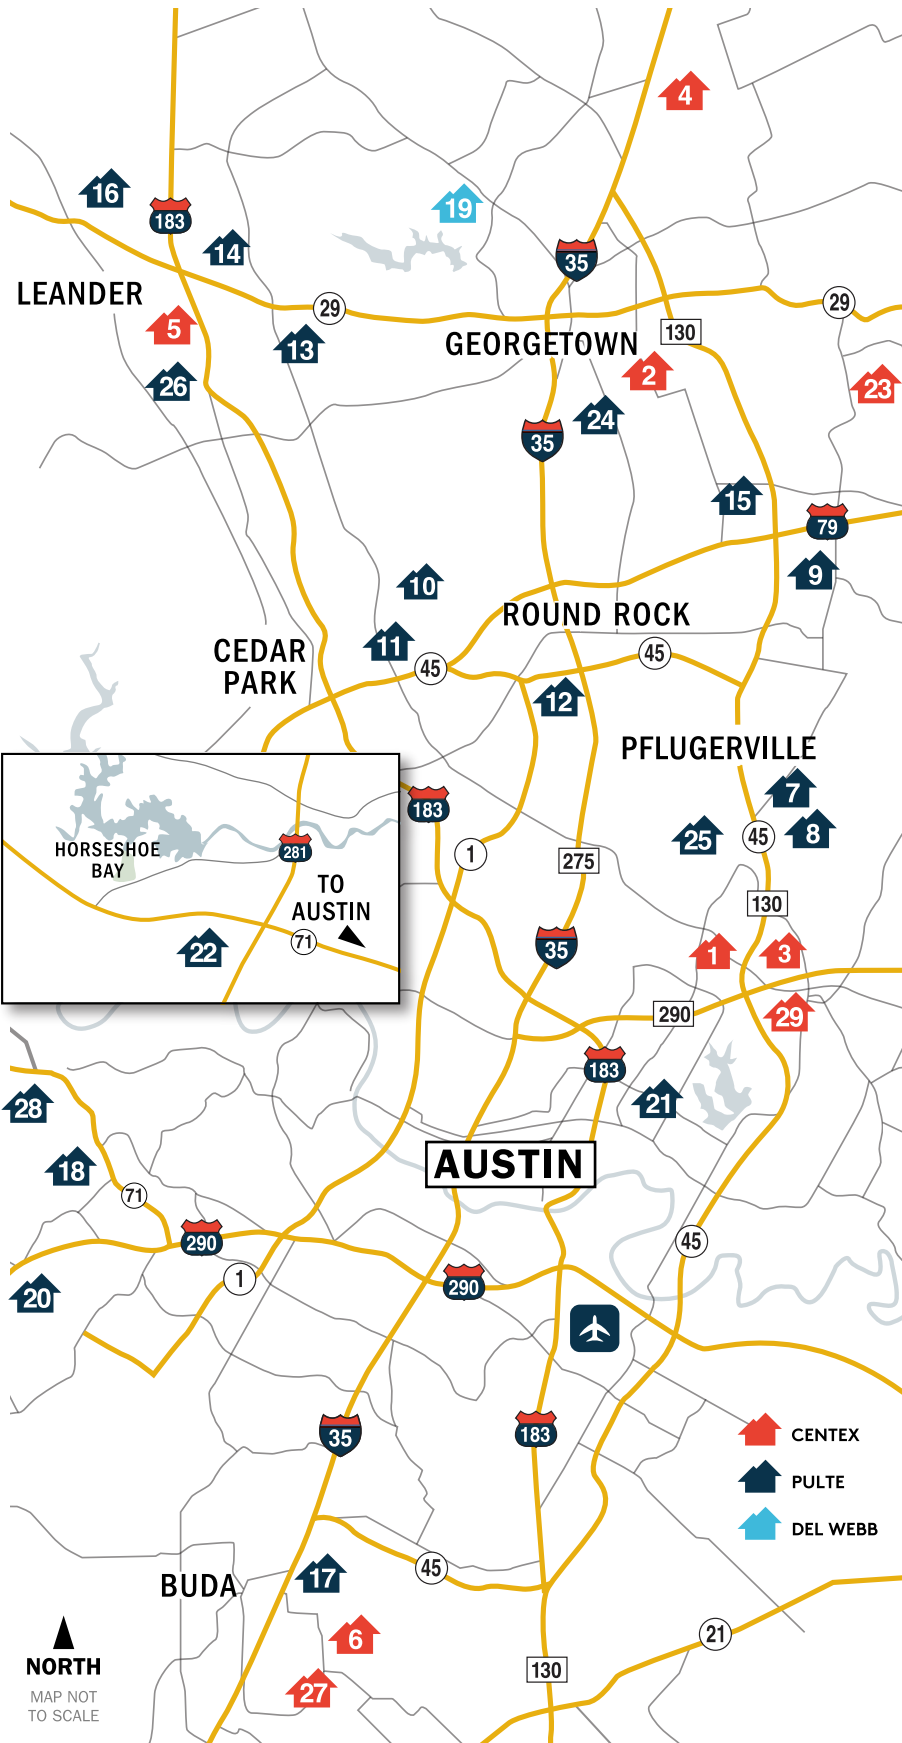

Centex®

Pulte  
Homes

Del Webb®

**1** **Bellingham Meadows**  
From the mid-\$200s  
7513 Antrim Trail  
Austin, TX 78754  
512-746-7064

**12** **Preston Village**  
From the mid-\$300s  
3100 Lions Tail Street  
Austin, TX 78728  
512-729-1344

**2** **Carlson Place**  
From the low-\$200s  
2049 Cliffbrake Way  
Georgetown, TX 78626  
512-729-1362

**13** **Rancho Sienna**  
From the low-\$200s  
808 Bonnet Boulevard  
Georgetown, TX 78628  
512-714-2277

**21** **East Parke**

**22** **Gregg Ranch**

**11** **Parmer Crossing**  
From the mid-\$300s  
13903 Osmarea Drive  
Austin, TX 78717  
512-648-2915

**23** **Grove at Bull Creek**

**24** **Hidden Oak**

**25** **Old Town East**

**26** **Reserve at North Fork**

**27** **Sunset Oaks**

**28** **West Cypress Hills**

**29** **Wild Horse**

NORTH  
MAP NOT  
TO SCALE