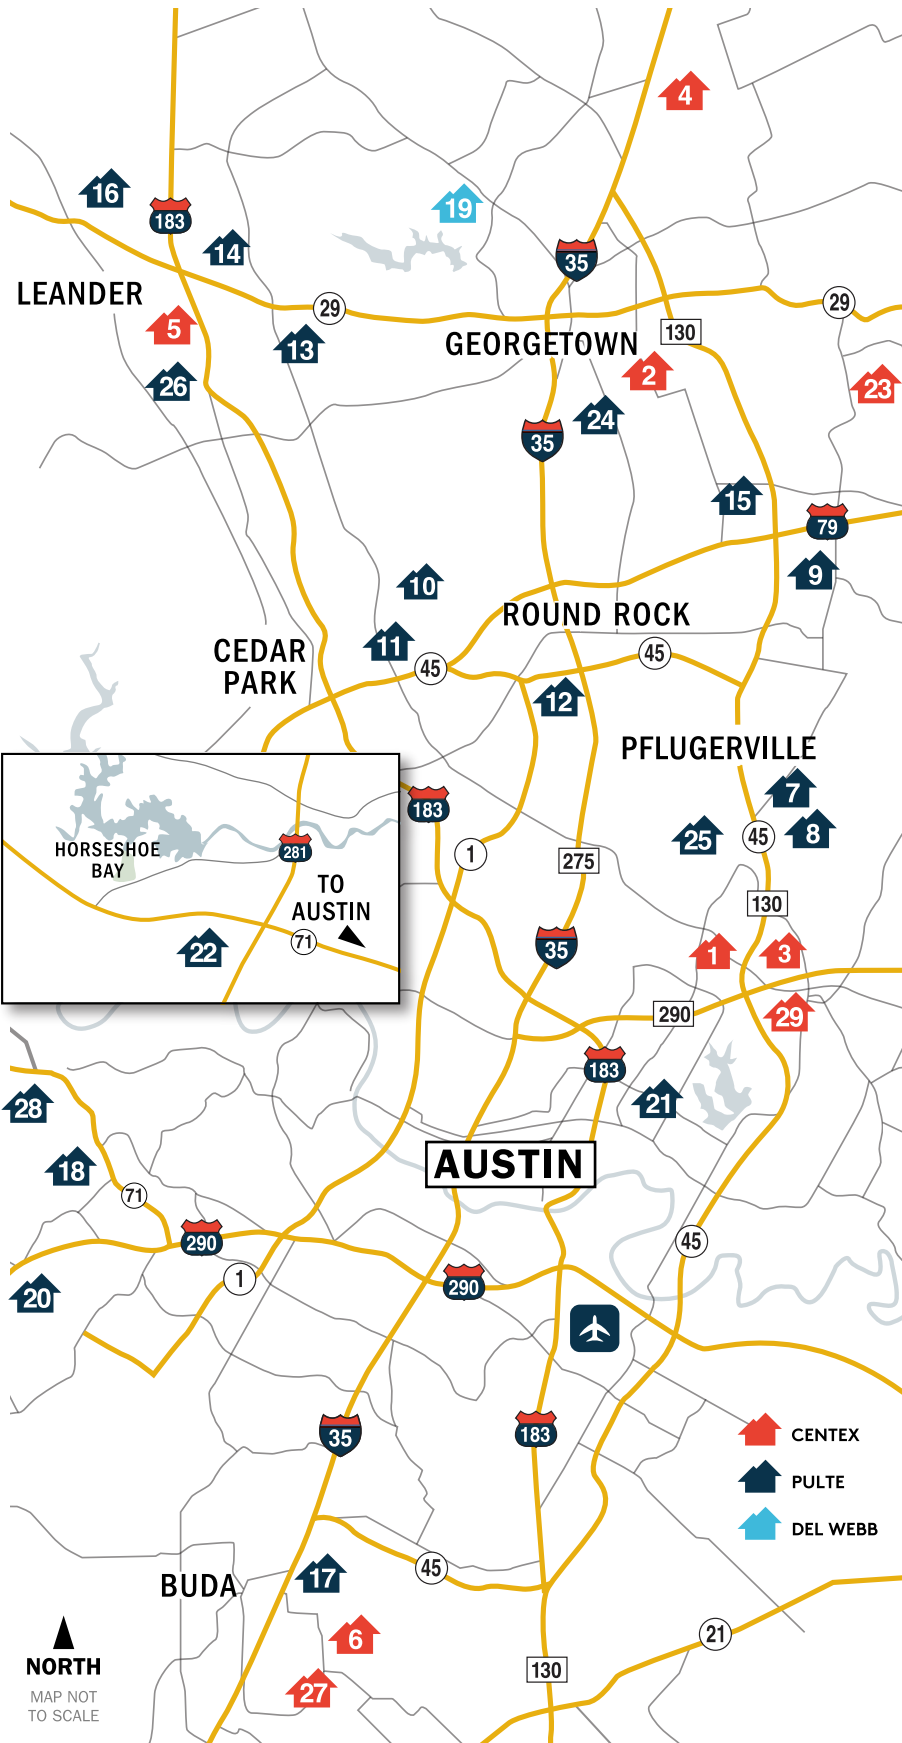

Centex®

Pulte
Homes

Del Webb®

1 **Bellingham Meadows**
From the mid-$200s
7513 Antrim Trail
Austin, TX 78754
512-746-7064

12 **Preston Village**
From the mid-$300s
3100 Lions Tail Street
Austin, TX 78728
512-729-1344

2 **Carlson Place**
From the low-$200s
2049 Cliffbrake Way
Georgetown, TX 78626
512-729-1362

13 **Rancho Sienna**
From the low-$200s
808 Bonnet Boulevard
Georgetown, TX 78628
512-714-2277

3 **ShadowGlen**
From the low-$200s
14112 Arbor Hill Cv.
Manor, TX 78653
512-729-1249

14 **Santa Rita Ranch**
From the low-$200s
112 Leon Loop
Liberty Hill, TX 78642
512-729-1240

4 **Sonterra**
From the high-$100s
605 Sonterra Blvd
Jarrell, TX 76537
512-714-2982

15 **Siena**
From the mid-$200s
7903 Mozart Street
Round Rock, TX 78665
512-729-1375

5 **Summerlyn**
From the low-$200s
511 Hoot Owl Lane South
Leander, TX 78641
512-858-8905

16 **Stonewall Ranch**
From the high-$200s
83 Prospector Lane
Liberty Hill, TX 78642
By Appt Only:
512-379-6377

6 **Sunfield**
From the low-$200s
825 Cherrystone Loop
Buda, TX 78610
512-729-1204

17 **Sunfield**
From the low-$200s
824 Cherrystone Loop
Buda, TX 78610
512-982-6183

7 **Becker Farm**
From the mid-$200s
3703 Texel Lane
Pflugerville, TX 78660
512-729-1316

18 **Sweetwater**
From the mid-$300s
6120 Llano Stage Trail
Austin, TX 78738
512-675-7187

8 **Carmel**
From the mid-$200s
16909 Casanova Ave
Pflugerville TX 78660
512-729-1350

19 **Sun City Texas**
by Del Webb
From the low-$200s
1501 Sun City Blvd
Georgetown, TX 78633
512-729-1228

9 **Carmel Creek**
From the low-$200s
106 Cyril Drive
Hutto, TX 78634
512-729-1283

COMING SOON!

20 **Caliterra**

10 **Heritage Oaks at Pearson Place**
From the low-$600s
10309 Lavon Bend
Austin, TX 78717
512-359-3861

21 **East Parke**

22 **Gregg Ranch**

11 **Parmer Crossing**
From the mid-$300s
13903 Osmarea Drive
Austin, TX 78717
512-648-2915

23 **Grove at Bull Creek**

24 **Hidden Oak**

25 **Old Town East**

26 **Reserve at North Fork**

27 **Sunset Oaks**

28 **West Cypress Hills**

29 **Wild Horse**

NORTH
MAP NOT TO SCALE