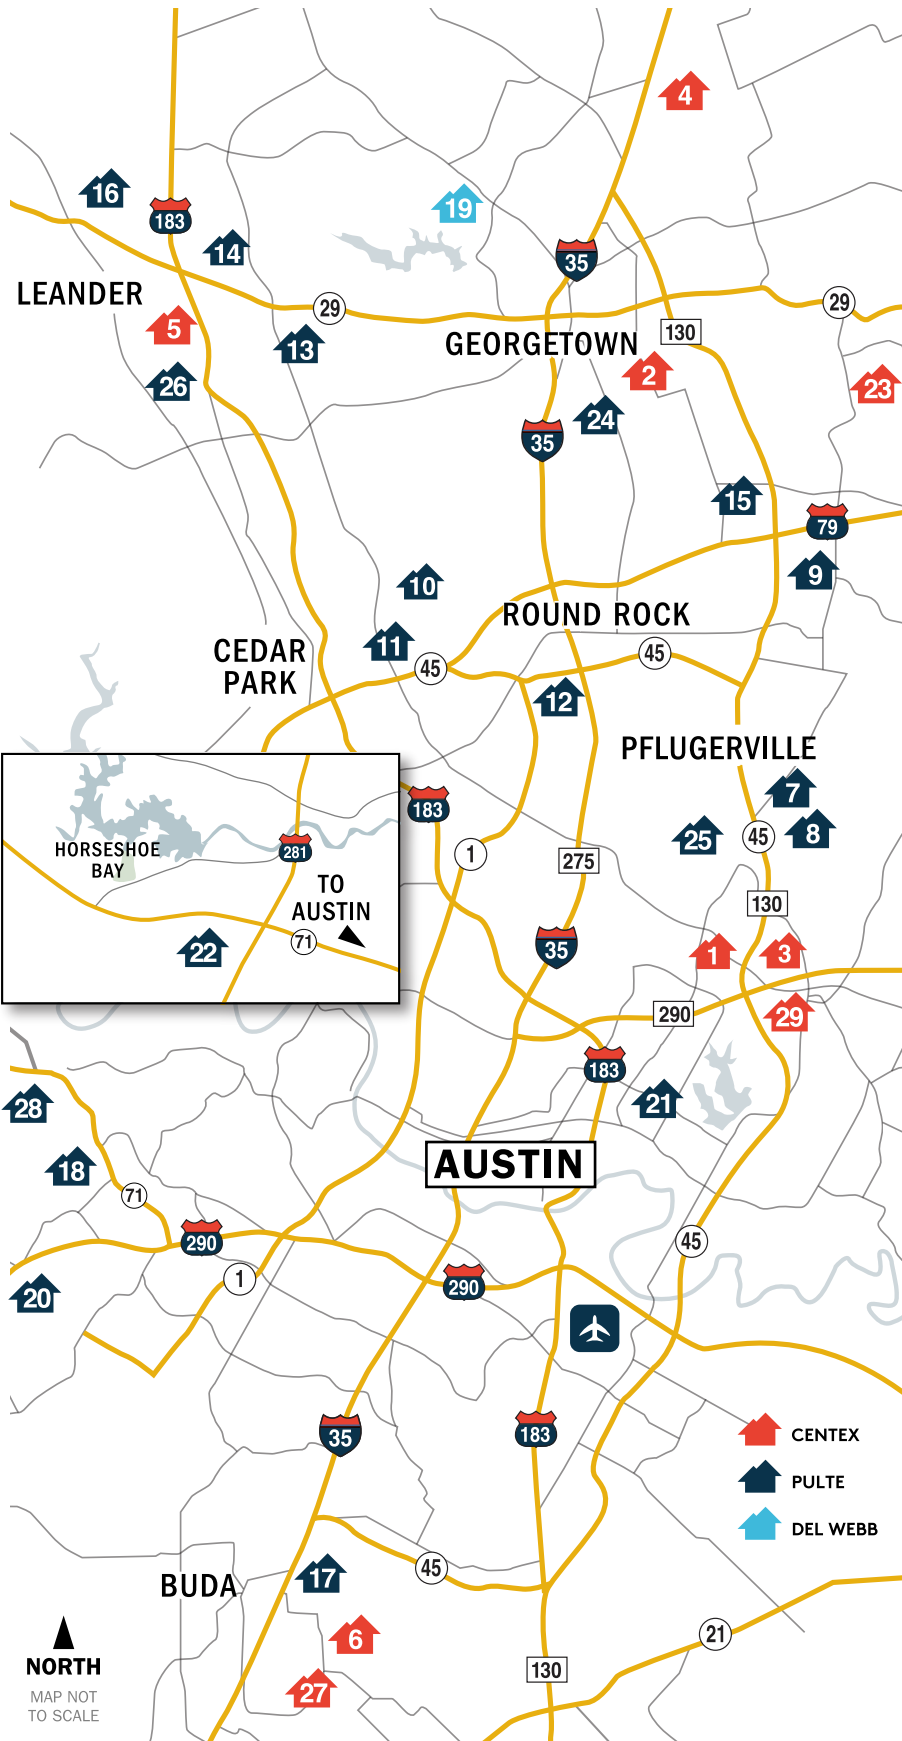

Centex®

Pulte
Homes

Del Webb®

1 **Bellingham Meadows**
From the mid-$200s
7513 Antrim Trail
Austin, TX 78754
512-746-7064

2 **Carlson Place**
From the low-$200s
2049 Cliffbrake Way
Georgetown, TX 78626
512-729-1362

3 **ShadowGlen**
From the low-$200s
14112 Arbor Hill Cv.
Manor, TX 78653
512-729-1249

4 **Sonterra**
From the high-$100s
605 Sonterra Blvd
Jarrell, TX 76537
512-714-2982

5 **Summerlyn**
From the low-$200s
511 Hoot Owl Lane South
Leander, TX 78641
512-858-8905

6 **Sunfield**
From the low-$200s
825 Cherrystone Loop
Buda, TX 78610
512-729-1204

7 **Becker Farm**
From the mid-$200s
3703 Texel Lane
Pflugerville, TX 78660
512-729-1316

8 **Carmel**
From the mid-$200s
16909 Casanova Ave
Pflugerville TX 78660
512-729-1350

9 **Carmel Creek**
From the low-$200s
106 Cyril Drive
Hutto, TX 78634
512-729-1283

10 **Heritage Oaks at Pearson Place**
From the low-$600s
10309 Lavon Bend
Austin, TX 78717
512-359-3861

11 **Parmer Crossing**
From the mid-$300s
13903 Osmarea Drive
Austin, TX 78717
512-648-2915

12 **Preston Village**
From the mid-$300s
3100 Lions Tail Street
Austin, TX 78728
512-729-1344

13 **Rancho Sienna**
From the low-$200s
808 Bonnet Boulevard
Georgetown, TX 78628
512-714-2277

14 **Santa Rita Ranch**
From the low-$200s
112 Leon Loop
Liberty Hill, TX 78642
512-729-1240

15 **Siena**
From the mid-$200s
7903 Mozart Street
Round Rock, TX 78665
512-729-1375

16 **Stonewall Ranch**
From the high-$200s
83 Prospector Lane
Liberty Hill, TX 78642
By Appt Only:
512-379-6377

17 **Sunfield**
From the low-$200s
824 Cherrystone Loop
Buda, TX 78610
512-982-6183

18 **Sweetwater**
From the mid-$300s
6120 Llano Stage Trail
Austin, TX 78738
512-675-7187

19 **Sun City Texas by Del Webb**
From the low-$200s
1501 Sun City Blvd
Georgetown, TX 78633
512-729-1228

COMING SOON!

20 **Caliterra**

21 **East Parke**

22 **Gregg Ranch**

23 **Grove at Bull Creek**

24 **Hidden Oak**

25 **Old Town East**

26 **Reserve at North Fork**

27 **Sunset Oaks**

28 **West Cypress Hills**

29 **Wild Horse**