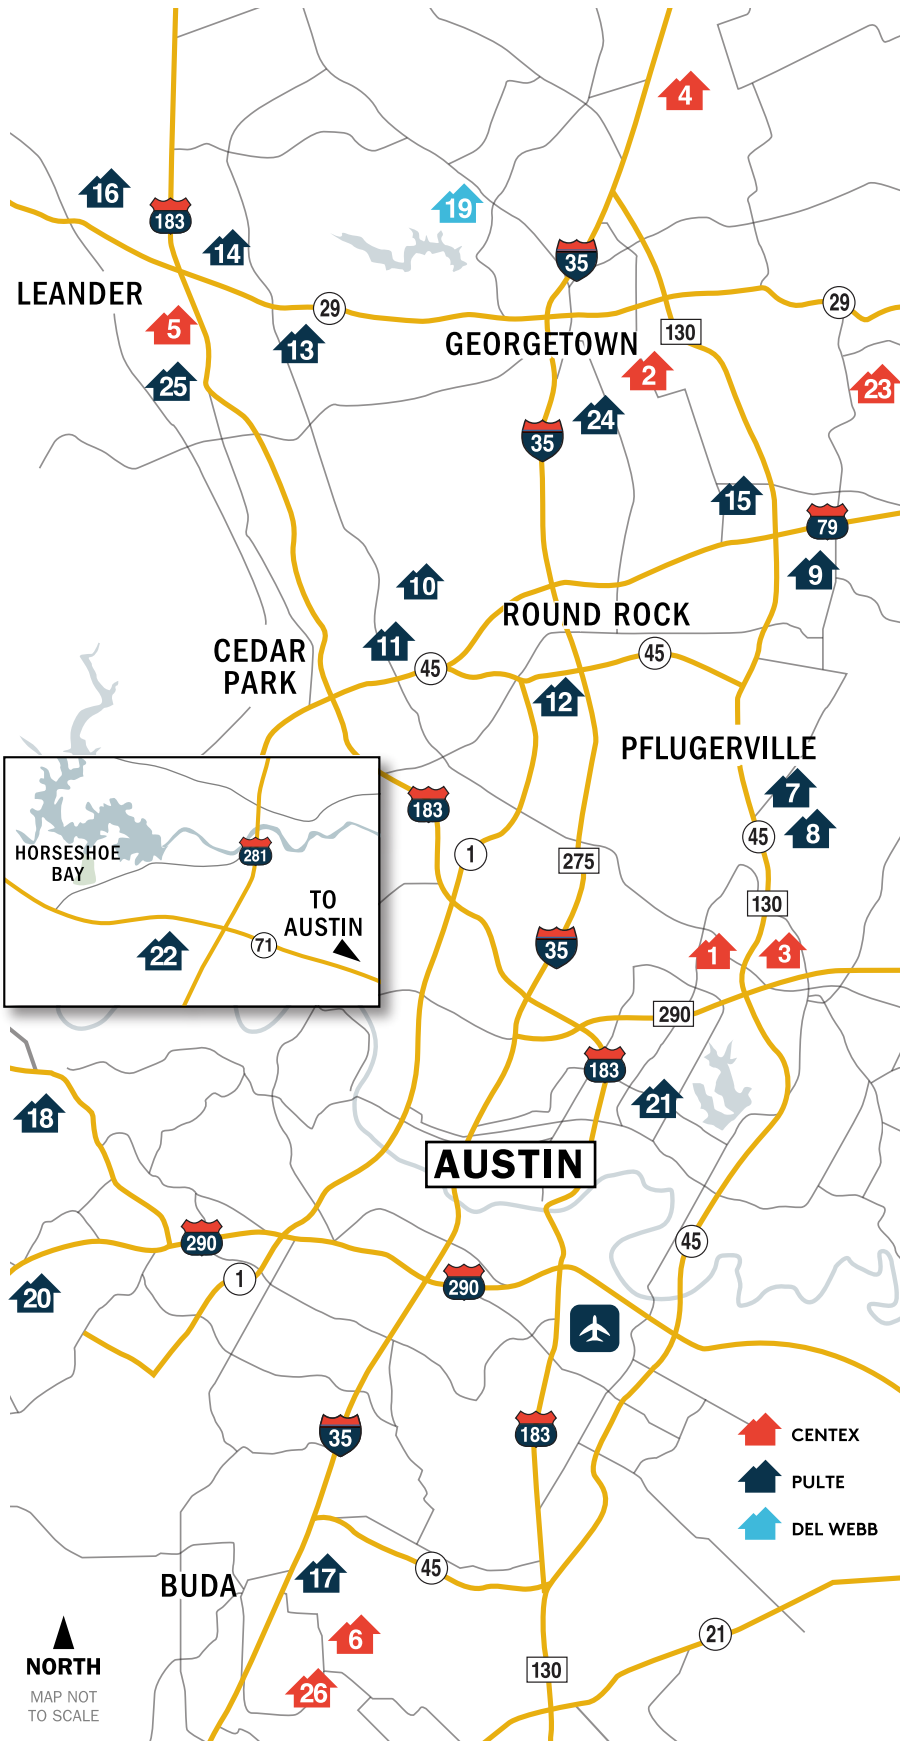

Centex®

Pulte
Homes

Del Webb®

1 **Bellingham Meadows**
From the mid-\$200s
7513 Antrim Trail
Austin, TX 78754
512-746-7064

2 **Carlson Place**
From the low-\$200s
2049 Cliffbrake Way
Georgetown, TX 78626
512-729-1362

3 **ShadowGlen**
From the low-\$200s
14112 Arbor Hill Cv.
Manor, TX 78653
512-729-1249

4 **Sonterra**
From the high-\$100s
605 Sonterra Blvd
Jarrell, TX 76537
512-714-2982

5 **Summerlyn**
From the low-\$200s
511 Hoot Owl Lane South
Leander, TX 78641
512-858-8905

6 **Sunfield**
From the low-\$200s
825 Cherrystone Loop
Buda, TX 78610
512-729-1204

7 **Becker Farm**
From the mid-\$200s
3703 Texel Lane
Pflugerville, TX 78660
512-729-1316

8 **Carmel**
From the mid-\$200s
16909 Casanova Ave
Pflugerville TX 78660
512-729-1350

20 Caliterra

21 East Parke

22 Gregg Ranch

23 Grove at Bull Creek

24 Hidden Oak

25 Reserve at North Fork

26 Sunset Oaks