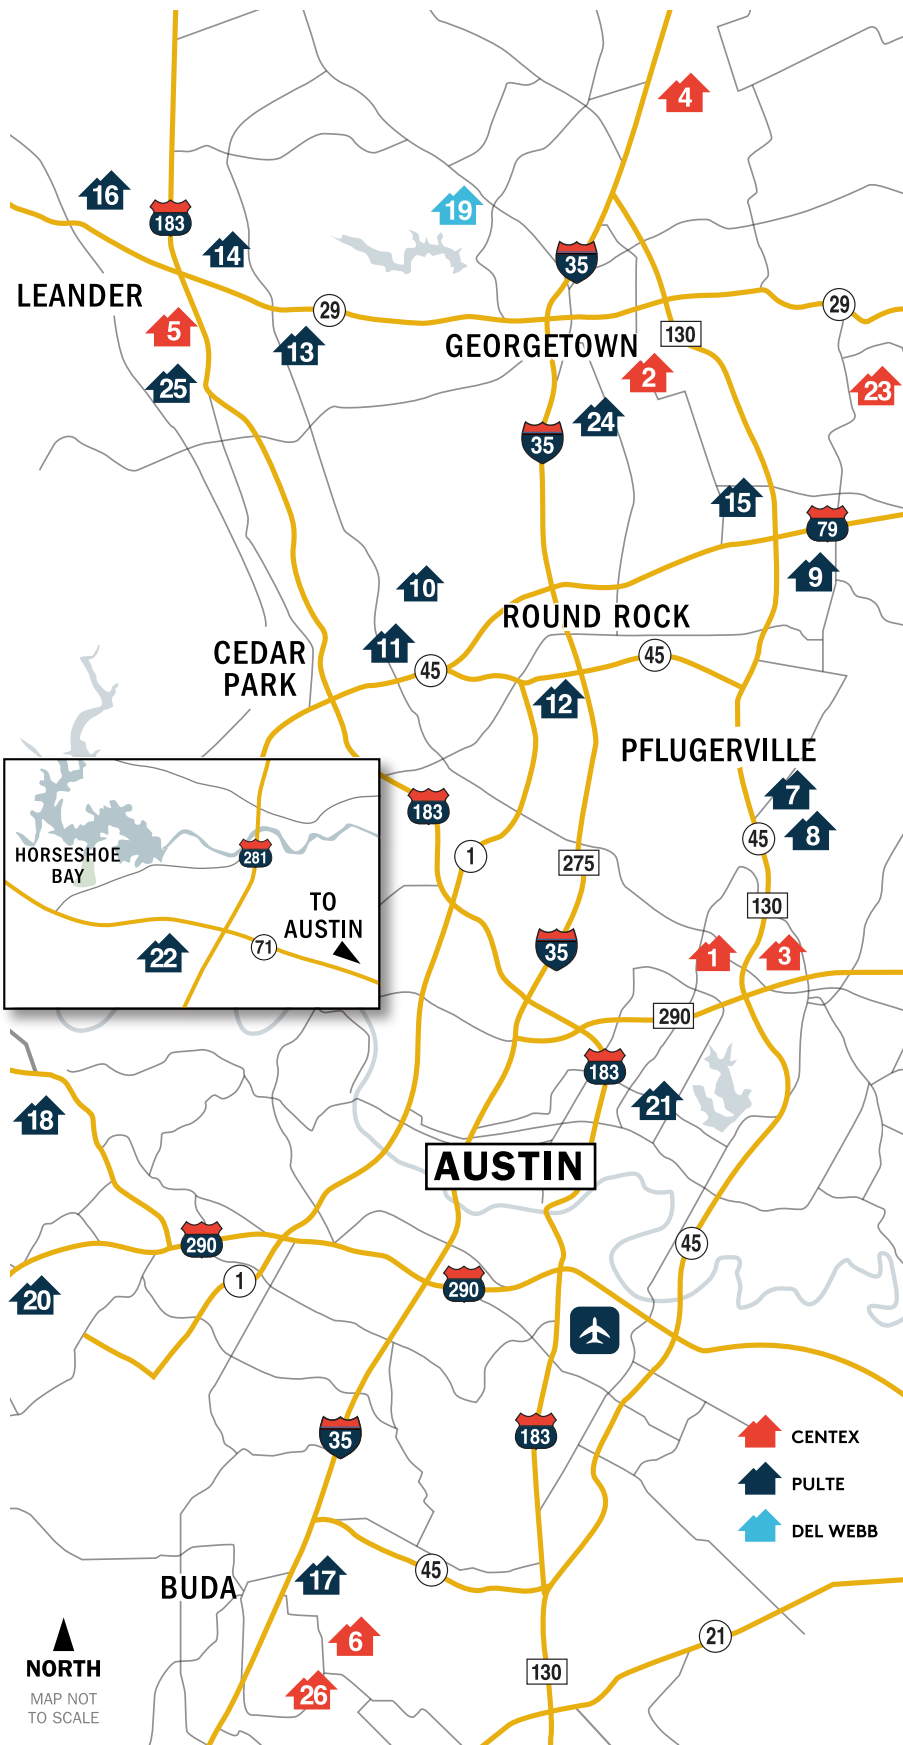

Centex®

Pulte
Homes

Del Webb®

1 **Bellingham Meadows**
From the mid-\$200s
7513 Antrim Trail
Austin, TX 78754
512-746-7064

12 **Preston Village**
From the mid-\$300s
3100 Lions Tail Street
Austin, TX 78728
512-729-1344

2 **Carlson Place**
From the low-\$200s
2049 Cliffbrake Way
Georgetown, TX 78626
512-729-1362

13 **Rancho Sienna**
From the low-\$200s
808 Bonnet Boulevard
Georgetown, TX 78628
512-714-2277

3 **ShadowGlen**
From the low-\$200s
14112 Arbor Hill Cv.
Manor, TX 78653
512-729-1249

6 **Sunfield**
From the low-\$200s
825 Cherrystone Loop
Buda, TX 78610
512-729-1204

17 **Sunfield**
From the low-\$200s
824 Cherrystone Loop
Buda, TX 78610
512-982-6183

7 **Becker Farm**
From the mid-\$200s
3703 Texel Lane
Pflugerville, TX 78660
512-729-1316

18 **Sweetwater**
From the mid-\$300s
6120 Llano Stage Trail
Austin, TX 78738
512-675-7187

8 **Carmel**
From the mid-\$200s
16909 Casanova Ave
Pflugerville TX 78660
512-729-1350

19 **Sun City Texas**
by Del Webb
From the low-\$200s
1501 Sun City Blvd
Georgetown, TX 78633
512-729-1228