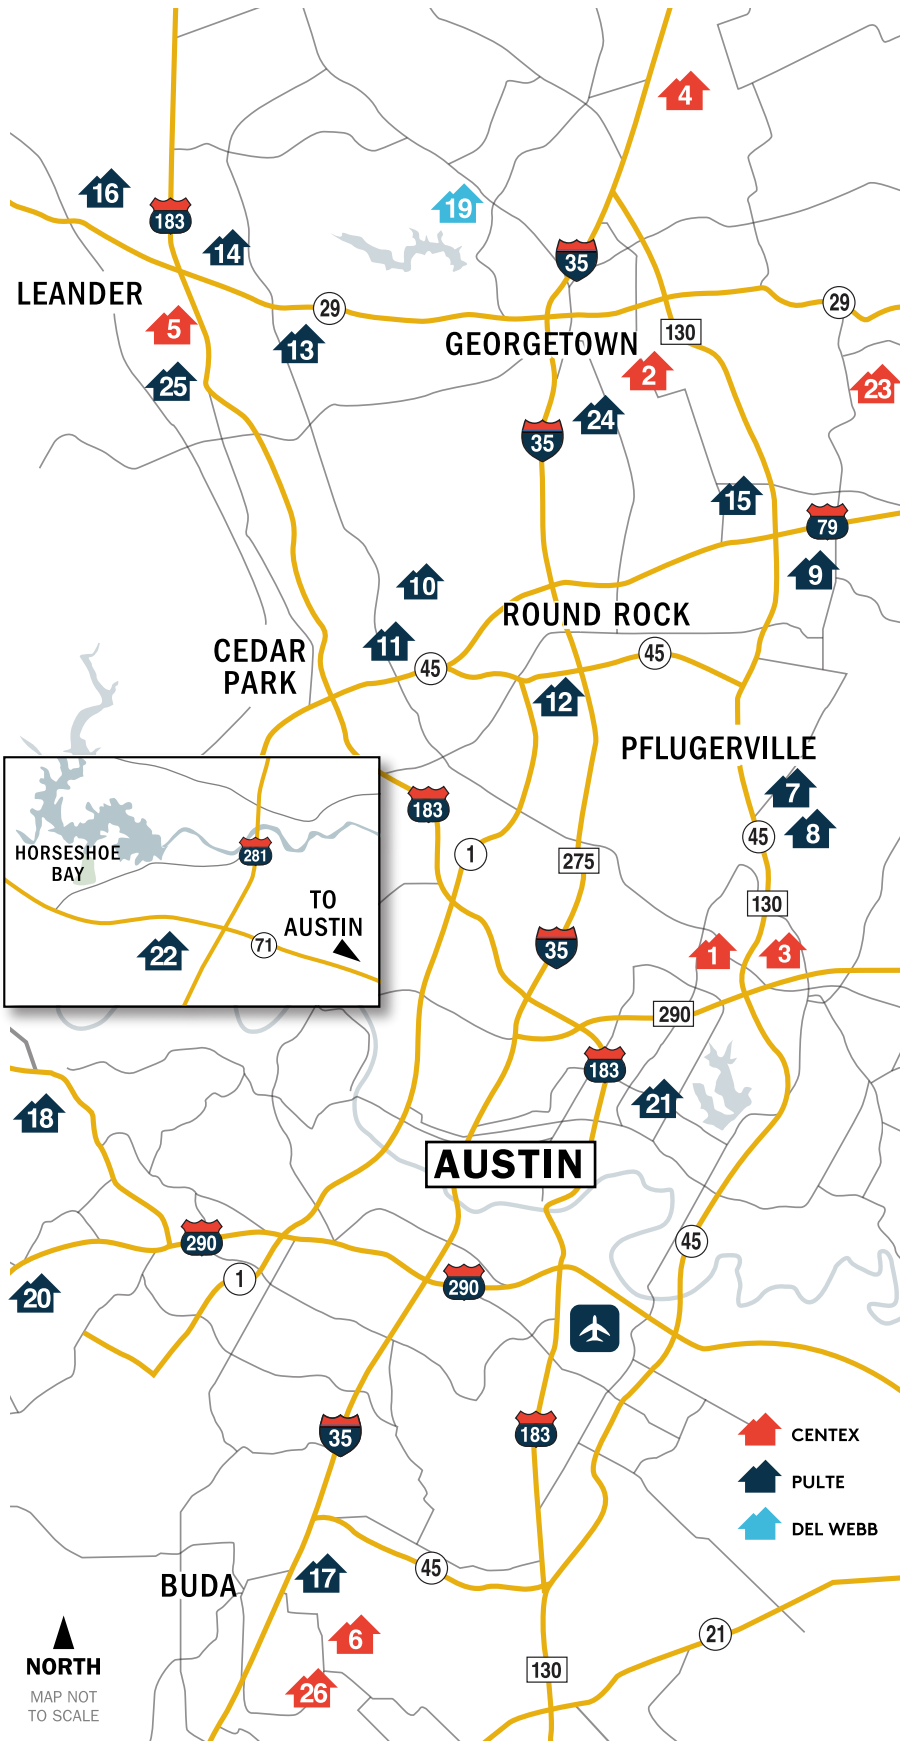

Centex®

Pulte
Homes

Del Webb®

- | | |
|---|---|
| <p>1 Bellingham Meadows
From the mid-\$200s
7513 Antrim Trail
Austin, TX 78754
512-746-7064</p> | <p>12 Preston Village
From the mid-\$300s
3100 Lions Tail Street
Austin, TX 78728
512-729-1344</p> |
| <p>2 Carlson Place
From the low-\$200s
2049 Cliffbrake Way
Georgetown, TX 78626
512-729-1362</p> | <p>13 Rancho Sienna
From the low-\$200s
808 Bonnet Boulevard
Georgetown, TX 78628
512-714-2277</p> |
| <p>3 ShadowGlen
From the low-\$200s
14112 Arbor Hill Cv.
Manor, TX 78653
512-729-1249</p> | <p>14 Santa Rita Ranch
From the low-\$200s
112 Leon Loop
Liberty Hill, TX 78642
512-729-1240</p> |
| <p>4 Sonterra
From the high-\$100s
605 Sonterra Blvd
Jarrell, TX 76537
512-714-2982</p> | <p>15 Siena
From the mid-\$200s
7903 Mozart Street
Round Rock, TX 78665
512-729-1375</p> |
| <p>5 Summerlyn
From the low-\$200s
511 Hoot Owl Lane South
Leander, TX 78641
512-858-8905</p> | <p>16 Stonewall Ranch
From the high-\$200s
83 Prospector Lane
Liberty Hill, TX 78642
By Appt Only:
512-379-6377</p> |
| <p>6 Sunfield
From the low-\$200s
825 Cherrystone Loop
Buda, TX 78610
512-729-1204</p> | <p>17 Sunfield
From the low-\$200s
824 Cherrystone Loop
Buda, TX 78610
512-982-6183</p> |
| <p>7 Becker Farm
From the mid-\$200s
3703 Texel Lane
Pflugerville, TX 78660
512-729-1316</p> | <p>18 Sweetwater
From the mid-\$300s
6120 Llano Stage Trail
Austin, TX 78738
512-675-7187</p> |
| <p>8 Carmel
From the mid-\$200s
16909 Casanova Ave
Pflugerville TX 78660
512-729-1350</p> | <p>19 Sun City Texas
by Del Webb
From the low-\$200s
1501 Sun City Blvd
Georgetown, TX 78633
512-729-1228</p> |
| <p>9 Carmel Creek
From the low-\$200s
106 Cyril Drive
Hutto, TX 78634
512-729-1283</p> | <p>COMING SOON!</p> |
| <p>10 Heritage Oaks at Pearson Place
From the low-\$600s
10309 Lavon Bend
Austin, TX 78717
512-359-3861</p> | <p>20 Caliterra</p> |
| <p>11 Parmer Crossing
From the mid-\$300s
13903 Osmarea Drive
Austin, TX 78717
512-648-2915</p> | <p>21 East Parke</p> |
| | <p>22 Gregg Ranch</p> |
| | <p>23 Grove at Bull Creek</p> |
| | <p>24 Hidden Oak</p> |
| | <p>25 Reserve at North Fork</p> |
| | <p>26 Sunset Oaks</p> |