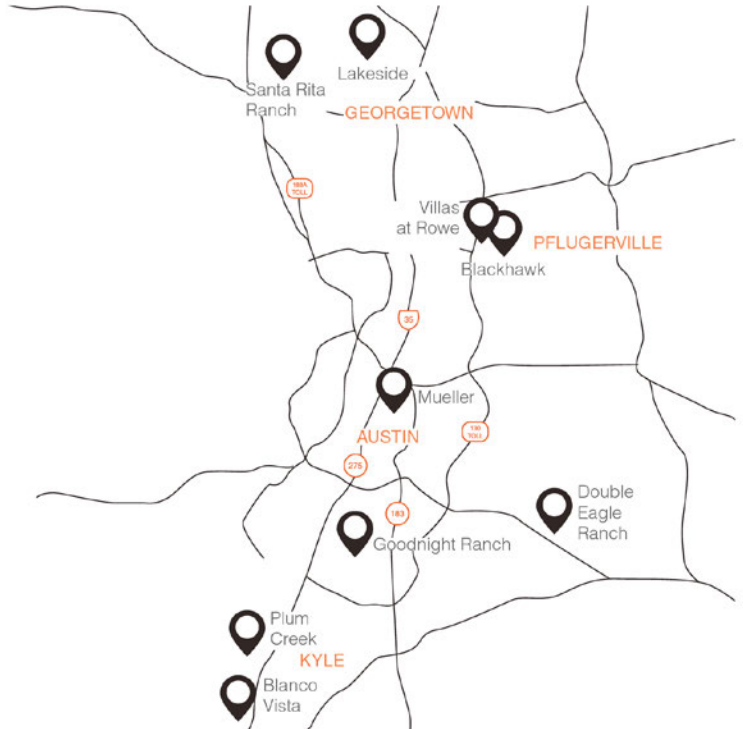

BLANCO VISTA SAN MARCOS

ADDRESS	PLAN/SQ.FT.	BED/BATH/CAR	PRICE	AVAIL.
116 Rugosa Road	Crestview / 1808	3 / 2 / 2	$321,767	Ready
334 Blue Oak Blvd	Rollingwood / 1964	3 / 2 / 2	$327,858	Feb.

DOUBLE EAGLE RANCH CEDAR CREEK

ADDRESS	PLAN/SQ.FT.	BED/BATH/CAR	PRICE	AVAIL.
186 Raptor Break Way	Braunig / 2936	4 / 3 / 3	$521,728	Feb.
105 Hawking Court	Calaveras / 2714	4 / 3 / 3	$462,245	Apr.

PLUM CREEK KYLE

ADDRESS	PLAN/SQ.FT.	BED/BATH/CAR	PRICE	AVAIL.
214 Alexander	Bulter / 1880	3 / 2.5 / 2	$283,764	Feb.
202 Alexander	Springdale / 1786	3 / 2.5 / 2	$273,163	Apr.

VILLAS AT ROWE

PFLUGERVILLE TOWNHOMES

NOW OPEN FOR SALES

ADDRESS	PLAN/SQ.FT.	BED/BATH/CAR	PRICE	AVAIL.
20502A Tractor Drive	Magnolia / 1602	3 / 2.5 / 2	$284,248	June
20502B Tractor Drive	Magnolia / 1606	3 / 2.5 / 1+1 Carport	$279,248	June
20504A Tractor Drive	Abbey / 1517	3 / 2.5 / 1+1 Carport	$276,454	June
20504B Tractor Drive	Abbey / 1517	3 / 2.5 / 2	$281,344	June
20505A Tractor Drive	Abbey / 1517	3 / 2.5 / 1+1 Carport	$265,958	June
20505B Tractor Drive	Abbey / 1517	3 / 2.5 / 2	$273,958	June
20506A Tractor Drive	Magnolia / 1602	3 / 2.5 / 2	$282,465	June
20506B Tractor Drive	Magnolia / 1606	3 / 2.5 / 1+1 Carport	$277,465	June

SANTA RITA RANCH LIBERTY HILL

ADDRESS	PLAN/SQ.FT.	BED/BATH/CAR	PRICE	AVAIL.
200 Texon Drive	San Saba / 2221	3 / 2 / 3	$409,592	Mar.
428 Texon Drive	Bowman / 2536	4 / 4 / 2	$433,732	Mar.
201 University Lands Dr	Georgetown / 2419	3 / 2 / 2	$408,730	Mar.

VISIT ANY OF OUR AUSTIN COMMUNITIES

Explore the possibilities at EmpireCommunities.com

Prices, plans, features, promotions, and completion dates are subject to change without notice. Square footage is approximate. Please see a sales counselor for more details. E.&O.E.