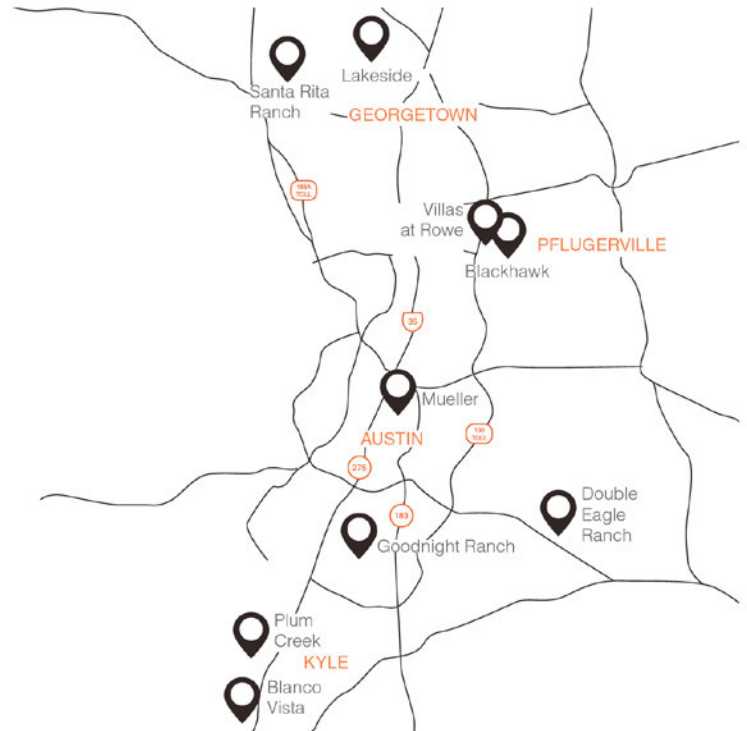

BLANCO VISTA SAN MARCOS

ADDRESS	PLAN/SQ.FT.	BED/BATH/CAR	PRICE	AVAIL.
116 Rugosa Road	Crestview / 1808	3 / 2 / 2	$321,767	Ready
334 Blue Oak Blvd	Rollingwood / 1964	3 / 2 / 2	$327,858	Feb.

DOUBLE EAGLE RANCH CEDAR CREEK

ADDRESS	PLAN/SQ.FT.	BED/BATH/CAR	PRICE	AVAIL.
186 Raptor Break Way	Braunig / 2936	4 / 3 / 3	$521,728	Feb.
105 Hawking Court	Calaveras / 2714	4 / 3 / 3	$462,245	Apr.

PLUM CREEK KYLE

ADDRESS	PLAN/SQ.FT.	BED/BATH/CAR	PRICE	AVAIL.
214 Alexander	Bulter / 1880	3 / 2.5 / 2	$283,764	Feb.
202 Alexander	Springdale / 1786	3 / 2.5 / 2	$273,163	Apr.

VILLAS AT ROWE

PFLUGERVILLE TOWNHOMES

NOW OPEN FOR SALES

ADDRESS	PLAN/SQ.FT.	BED/BATH/CAR	PRICE	AVAIL.
20502A Tractor Drive	Magnolia / 1602	3 / 2.5 / 2	$284,248	June
20502B Tractor Drive	Magnolia / 1606	3 / 2.5 / 1+1 Carport	$279,248	June
20504A Tractor Drive	Abbey / 1517	3 / 2.5 / 1+1 Carport	$276,454	June
20504B Tractor Drive	Abbey / 1517	3 / 2.5 / 2	$281,344	June
20505A Tractor Drive	Abbey / 1517	3 / 2.5 / 1+1 Carport	$265,958	June
20505B Tractor Drive	Abbey / 1517	3 / 2.5 / 2	$273,958	June
20506A Tractor Drive	Magnolia / 1602	3 / 2.5 / 2	$282,465	June
20506B Tractor Drive	Magnolia / 1606	3 / 2.5 / 1+1 Carport	$277,465	June

SANTA RITA RANCH LIBERTY HILL

ADDRESS	PLAN/SQ.FT.	BED/BATH/CAR	PRICE	AVAIL.
200 Texon Drive	San Saba / 2221	3 / 2 / 3	$409,592	Mar.
428 Texon Drive	Bowman / 2536	4 / 4 / 2	$433,732	Mar.
201 University Lands Dr	Georgetown / 2419	3 / 2 / 2	$408,730	Mar.

VISIT ANY OF OUR AUSTIN COMMUNITIES

Explore the possibilities at EmpireCommunities.com

Prices, plans, features, promotions, and completion dates are subject to change without notice. Square footage is approximate. Please see a sales counselor for more details. E.&O.E.