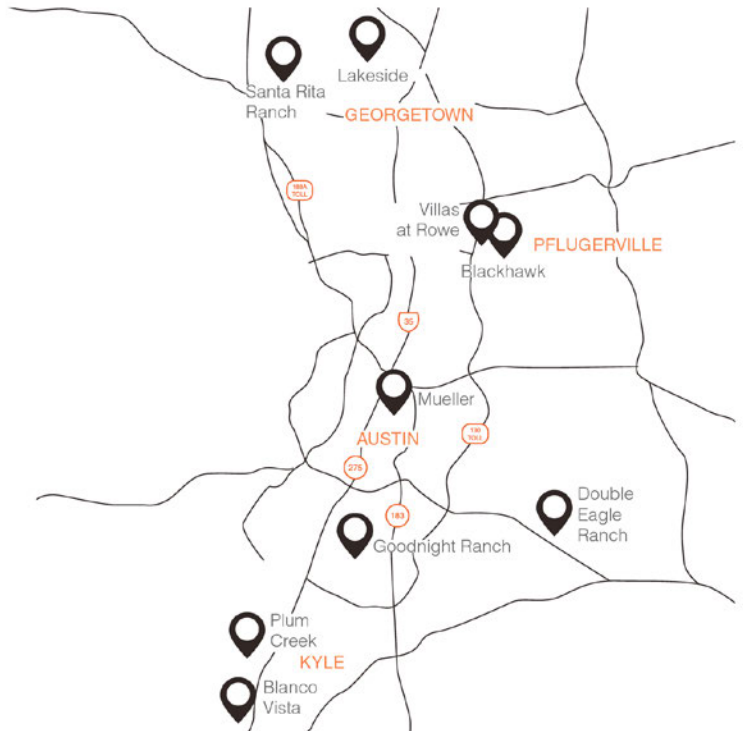

BLANCO VISTA SAN MARCOS

ADDRESS	PLAN/SQ.FT.	BED/BATH/CAR	PRICE	AVAIL.
116 Rugosa Road	Crestview / 1808	3 / 2 / 2	$321,767	Ready
334 Blue Oak Blvd	Rollingwood / 1964	3 / 2 / 2	$327,858	Feb.

DOUBLE EAGLE RANCH CEDAR CREEK

ADDRESS	PLAN/SQ.FT.	BED/BATH/CAR	PRICE	AVAIL.
186 Raptor Break Way	Braunig / 2936	4 / 3 / 3	$521,728	Feb.
105 Hawking Court	Calaveras / 2714	4 / 3 / 3	$462,245	Apr.

PLUM CREEK KYLE

ADDRESS	PLAN/SQ.FT.	BED/BATH/CAR	PRICE	AVAIL.
214 Alexander	Bulter / 1880	3 / 2.5 / 2	$283,764	Feb.
202 Alexander	Springdale / 1786	3 / 2.5 / 2	$273,163	Apr.

VILLAS AT ROWE

PFLUGERVILLE TOWNHOMES

NOW OPEN FOR SALES

ADDRESS	PLAN/SQ.FT.	BED/BATH/CAR	PRICE	AVAIL.
20502A Tractor Drive	Magnolia / 1602	3 / 2.5 / 2	$284,248	June
20502B Tractor Drive	Magnolia / 1606	3 / 2.5 / 1+1 Carport	$279,248	June
20504A Tractor Drive	Abbey / 1517	3 / 2.5 / 1+1 Carport	$276,454	June
20504B Tractor Drive	Abbey / 1517	3 / 2.5 / 2	$281,344	June
20505A Tractor Drive	Abbey / 1517	3 / 2.5 / 1+1 Carport	$265,958	June
20505B Tractor Drive	Abbey / 1517	3 / 2.5 / 2	$273,958	June
20506A Tractor Drive	Magnolia / 1602	3 / 2.5 / 2	$282,465	June
20506B Tractor Drive	Magnolia / 1606	3 / 2.5 / 1+1 Carport	$277,465	June

SANTA RITA RANCH

LIBERTY HILL

ADDRESS	PLAN/SQ.FT.	BED/BATH/CAR	PRICE	AVAIL.
200 Texon Drive	San Saba / 2221	3 / 2 / 3	$409,592	Mar.
428 Texon Drive	Bowman / 2536	4 / 4 / 2	$433,732	Mar.
201 University Lands Dr	Georgetown / 2419	3 / 2 / 2	$408,730	Mar.

VISIT ANY OF OUR AUSTIN COMMUNITIES

Explore the possibilities at EmpireCommunities.com

Prices, plans, features, promotions, and completion dates are subject to change without notice. Square footage is approximate. Please see a sales counselor for more details. E.&O.E.