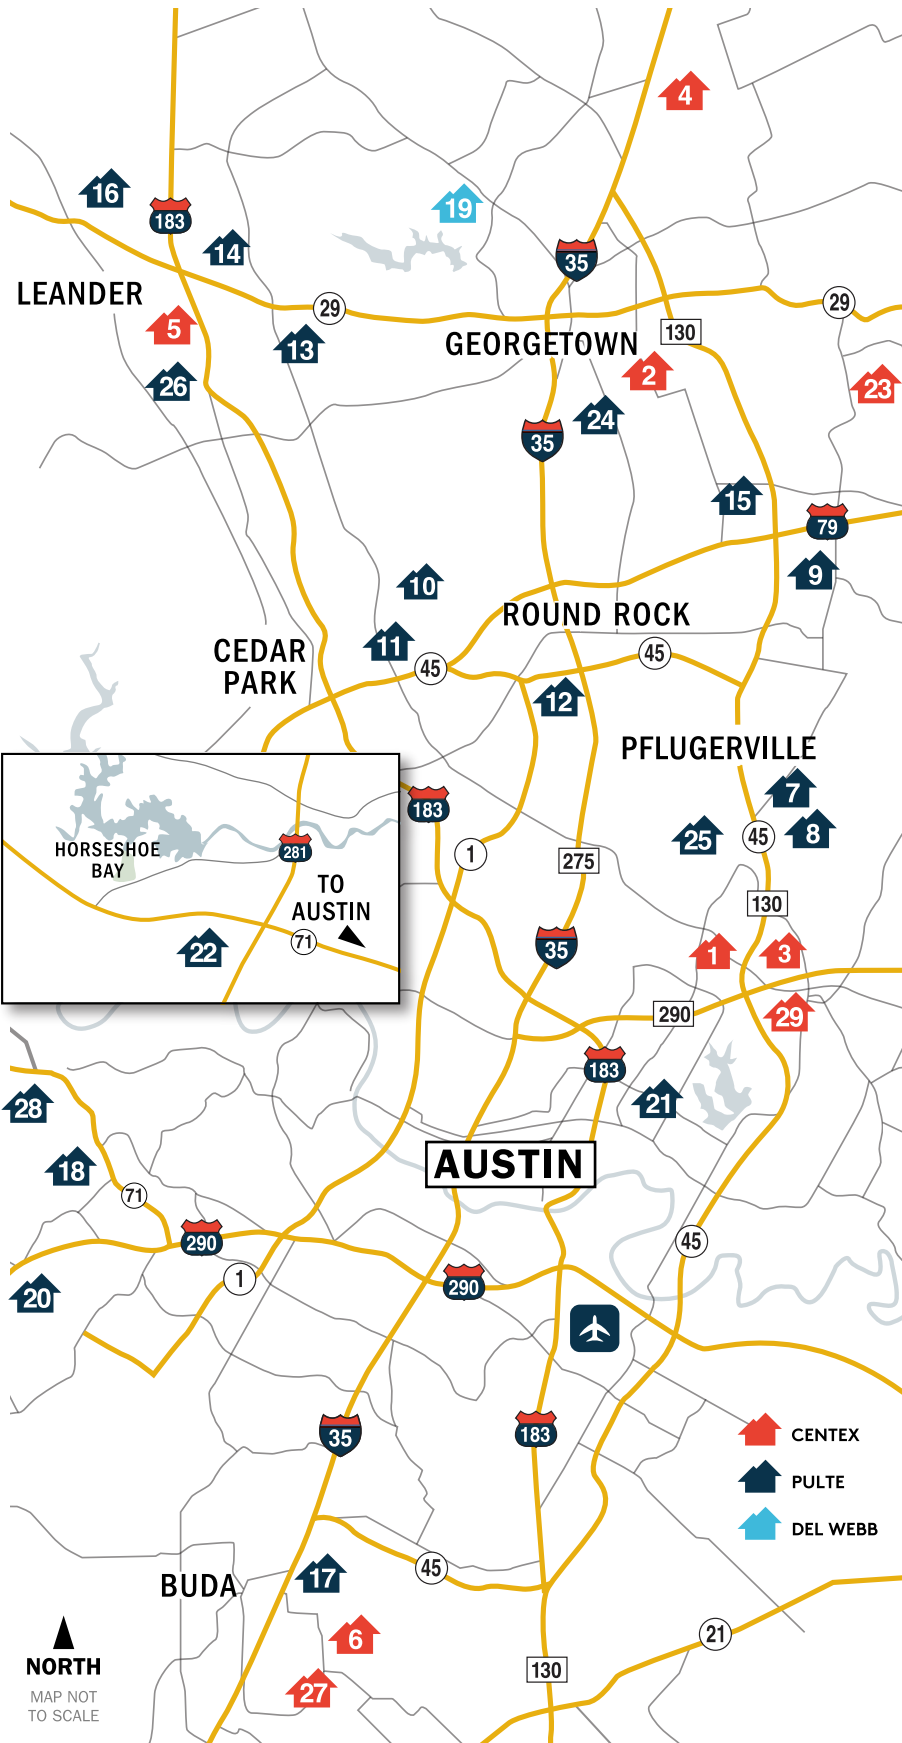

Centex®

Pulte
Homes

Del Webb®

1 **Bellingham Meadows**
From the mid-$200s
7513 Antrim Trail
Austin, TX 78754
512-746-7064

2 **Carlson Place**
From the low-$200s
2049 Cliffbrake Way
Georgetown, TX 78626
512-729-1362

3 **ShadowGlen**
From the low-$200s
14112 Arbor Hill Cv.
Manor, TX 78653
512-729-1249

4 **Sonterra**
From the high-$100s
605 Sonterra Blvd
Jarrell, TX 76537
512-714-2982

5 **Summerlyn**
From the low-$200s
511 Hoot Owl Lane South
Leander, TX 78641
512-858-8905

6 **Sunfield**
From the low-$200s
825 Cherrystone Loop
Buda, TX 78610
512-729-1204

7 **Becker Farm**
From the mid-$200s
3703 Texel Lane
Pflugerville, TX 78660
512-729-1316

8 **Carmel**
From the mid-$200s
16909 Casanova Ave
Pflugerville TX 78660
512-729-1350

9 **Carmel Creek**
From the low-$200s
106 Cyril Drive
Hutto, TX 78634
512-729-1283

10 **Heritage Oaks at Pearson Place**
From the low-$600s
10309 Lavon Bend
Austin, TX 78717
512-359-3861

11 **Parmer Crossing**
From the mid-$300s
13903 Osmarea Drive
Austin, TX 78717
512-648-2915

12 **Preston Village**
From the mid-$300s
3100 Lions Tail Street
Austin, TX 78728
512-729-1344

13 **Rancho Sienna**
From the low-$200s
808 Bonnet Boulevard
Georgetown, TX 78628
512-714-2277

14 **Santa Rita Ranch**
From the low-$200s
112 Leon Loop
Liberty Hill, TX 78642
512-729-1240

15 **Siena**
From the mid-$200s
7903 Mozart Street
Round Rock, TX 78665
512-729-1375

16 **Stonewall Ranch**
From the high-$200s
83 Prospector Lane
Liberty Hill, TX 78642
By Appt Only:
512-379-6377

17 **Sunfield**
From the low-$200s
824 Cherrystone Loop
Buda, TX 78610
512-982-6183

18 **Sweetwater**
From the mid-$300s
6120 Llano Stage Trail
Austin, TX 78738
512-675-7187

19 **Sun City Texas by Del Webb**
From the low-$200s
1501 Sun City Blvd
Georgetown, TX 78633
512-729-1228

COMING SOON!

20 **Caliterra**

21 **East Parke**

22 **Gregg Ranch**

23 **Grove at Bull Creek**

24 **Hidden Oak**

25 **Old Town East**

26 **Reserve at North Fork**

27 **Sunset Oaks**

28 **West Cypress Hills**

29 **Wild Horse**