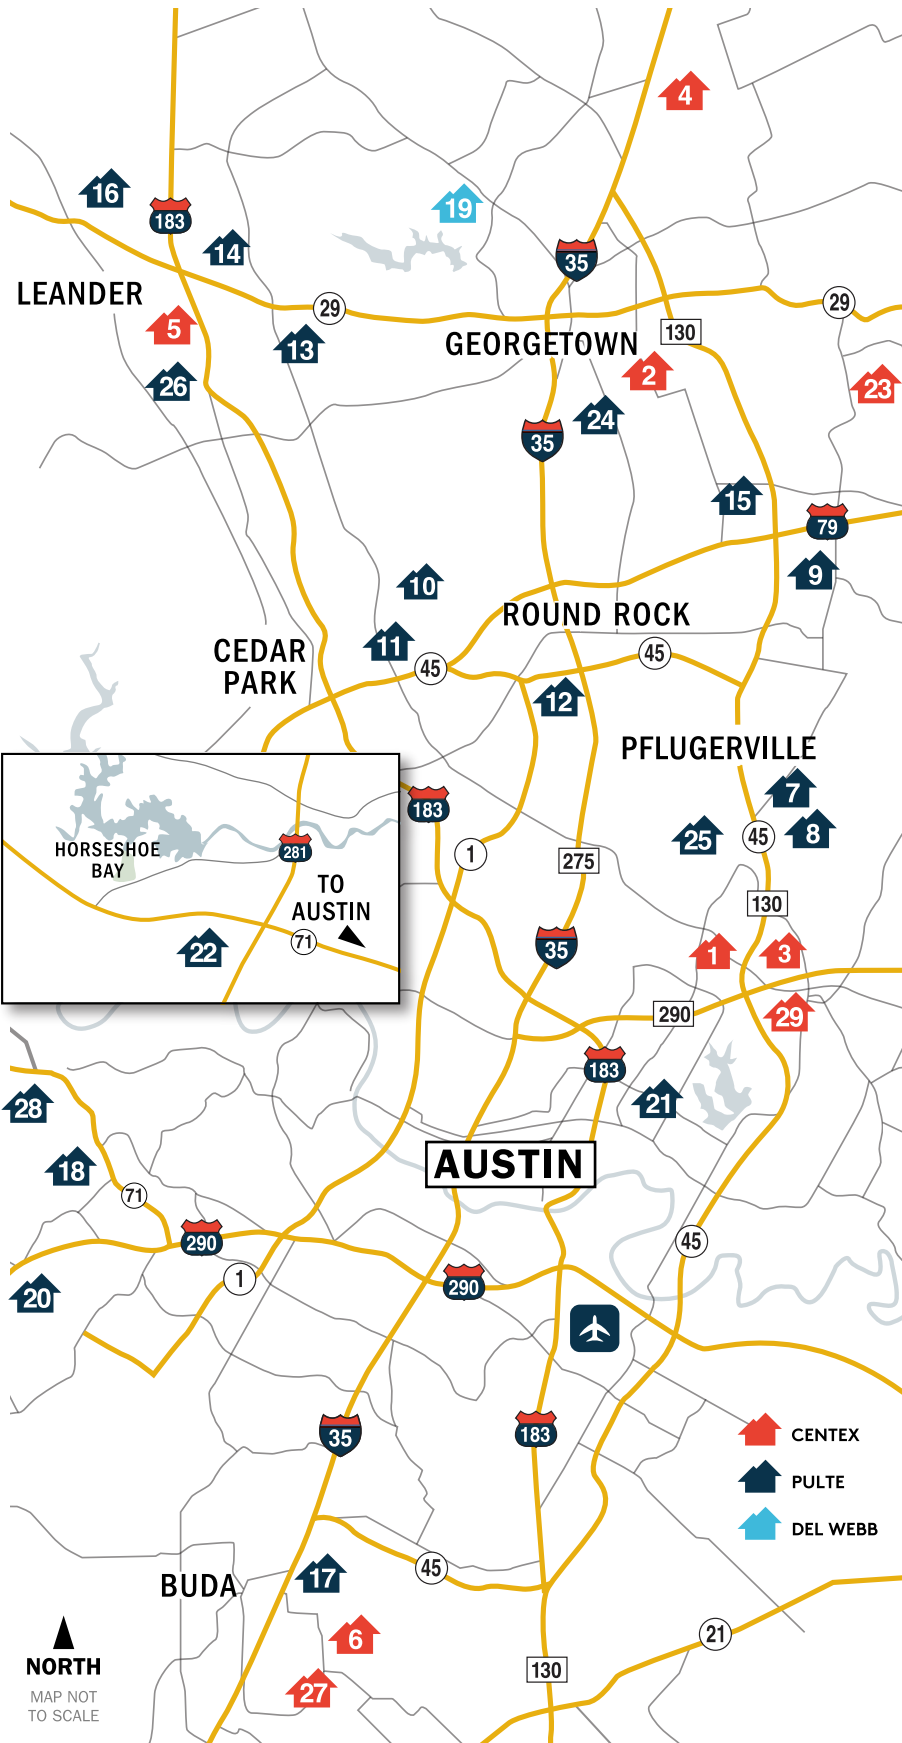

Centex®

Pulte
Homes

Del Webb®

1 **Bellingham Meadows**
From the mid-$200s
7513 Antrim Trail
Austin, TX 78754
512-746-7064

2 **Carlson Place**
From the low-$200s
2049 Cliffbrake Way
Georgetown, TX 78626
512-729-1362

3 **ShadowGlen**
From the low-$200s
14112 Arbor Hill Cv.
Manor, TX 78653
512-729-1249

4 **Sonterra**
From the high-$100s
605 Sonterra Blvd
Jarrell, TX 76537
512-714-2982

5 **Summerlyn**
From the low-$200s
511 Hoot Owl Lane South
Leander, TX 78641
512-858-8905

6 **Sunfield**
From the low-$200s
825 Cherrystone Loop
Buda, TX 78610
512-729-1204

7 **Becker Farm**
From the mid-$200s
3703 Texel Lane
Pflugerville, TX 78660
512-729-1316

8 **Carmel**
From the mid-$200s
16909 Casanova Ave
Pflugerville TX 78660
512-729-1350

9 **Carmel Creek**
From the low-$200s
106 Cyril Drive
Hutto, TX 78634
512-729-1283

10 **Heritage Oaks at Pearson Place**
From the low-$600s
10309 Lavon Bend
Austin, TX 78717
512-359-3861

11 **Parmer Crossing**
From the mid-$300s
13903 Osmarea Drive
Austin, TX 78717
512-648-2915

12 **Preston Village**
From the mid-$300s
3100 Lions Tail Street
Austin, TX 78728
512-729-1344

13 **Rancho Sienna**
From the low-$200s
808 Bonnet Boulevard
Georgetown, TX 78628
512-714-2277

14 **Santa Rita Ranch**
From the low-$200s
112 Leon Loop
Liberty Hill, TX 78642
512-729-1240

15 **Siena**
From the mid-$200s
7903 Mozart Street
Round Rock, TX 78665
512-729-1375

16 **Stonewall Ranch**
From the high-$200s
83 Prospector Lane
Liberty Hill, TX 78642
By Appt Only:
512-379-6377

17 **Sunfield**
From the low-$200s
824 Cherrystone Loop
Buda, TX 78610
512-982-6183

18 **Sweetwater**
From the mid-$300s
6120 Llano Stage Trail
Austin, TX 78738
512-675-7187

19 **Sun City Texas by Del Webb**
From the low-$200s
1501 Sun City Blvd
Georgetown, TX 78633
512-729-1228

COMING SOON!

20 **Caliterra**

21 **East Parke**

22 **Gregg Ranch**

23 **Grove at Bull Creek**

24 **Hidden Oak**

25 **Old Town East**

26 **Reserve at North Fork**

27 **Sunset Oaks**

28 **West Cypress Hills**

29 **Wild Horse**

NORTH
MAP NOT TO SCALE