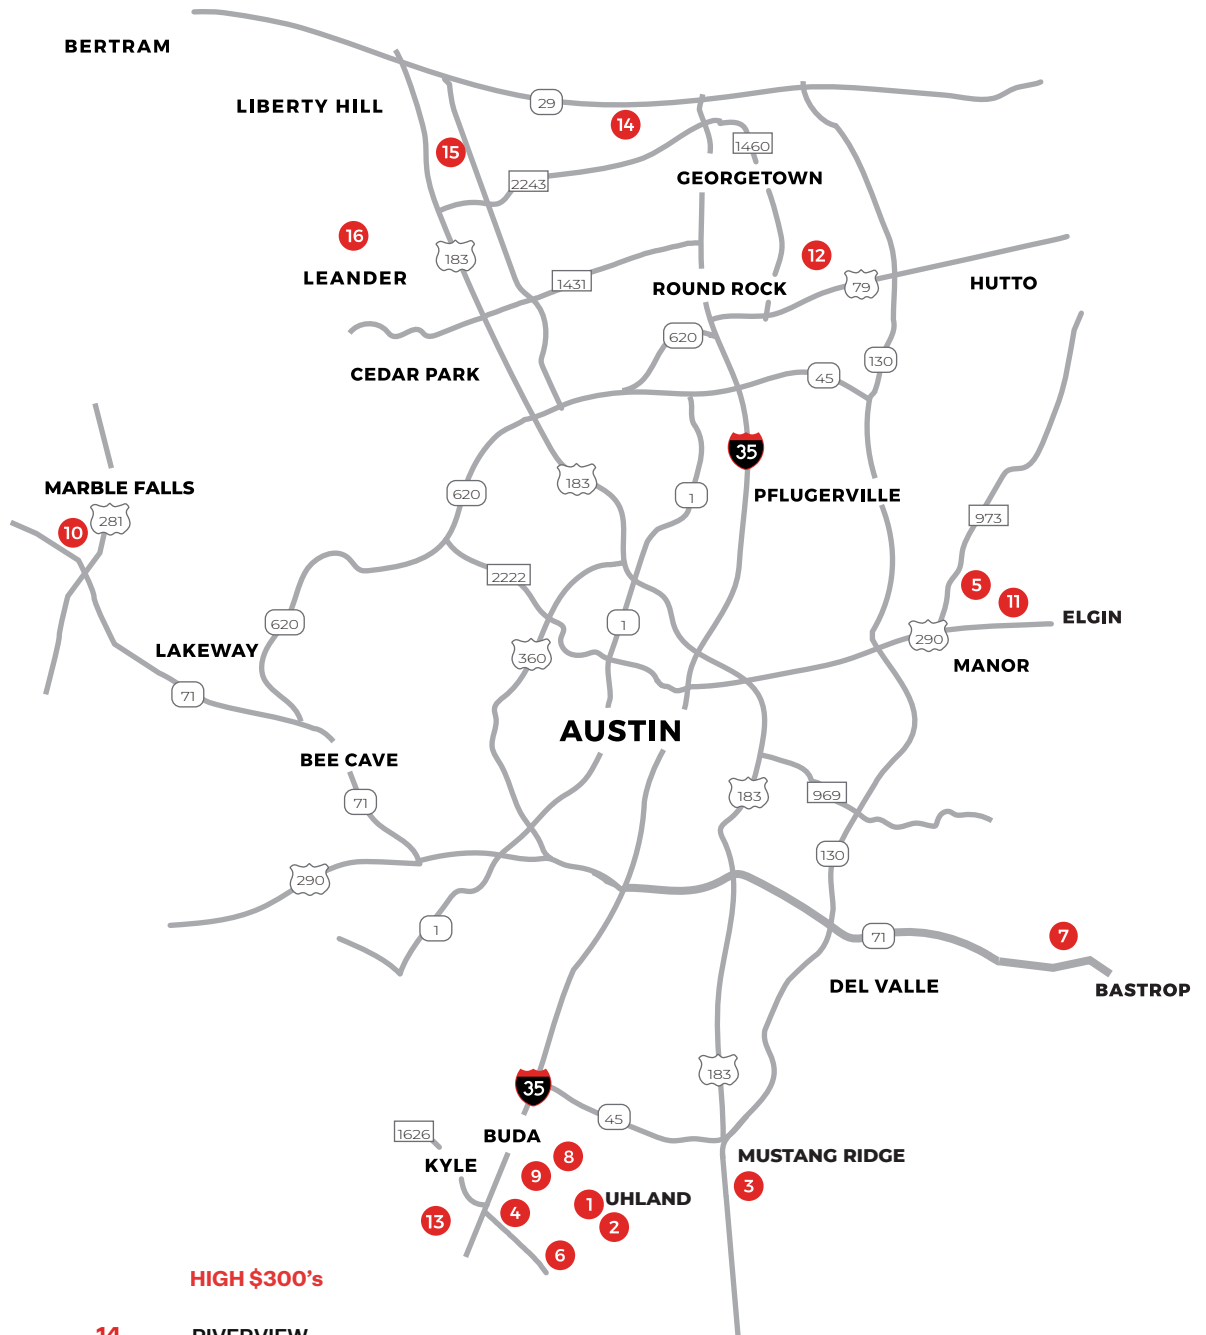

SCAN FOR INVENTORY

LOW \$200's

- 1. **WAYSIDE**
Uhland

MID \$200's

- 2. **MARIGOLD**
Uhland
- 3. **DURANGO**
Mustang Ridge

HIGH \$200's

- 4. **TALAVERA**
Kyle
- 5. **PALOMINO**
Manor
- 6. **WATERMILL**
Uhland
- 7. **VALVERDE**
Bastrop

LOW \$300's

- 8. **PRAIRIE LAKES**
Buda
- 9. **SOUTHGROVE**
Kyle

MID \$300's

- 10. **THUNDER ROCK**
Marble Falls
- 11. **CARILLON**
Manor

- 12. **AVERY CENTRE**
Round Rock

- 13. **BROOKS RANCH**
Kyle

HIGH \$300's