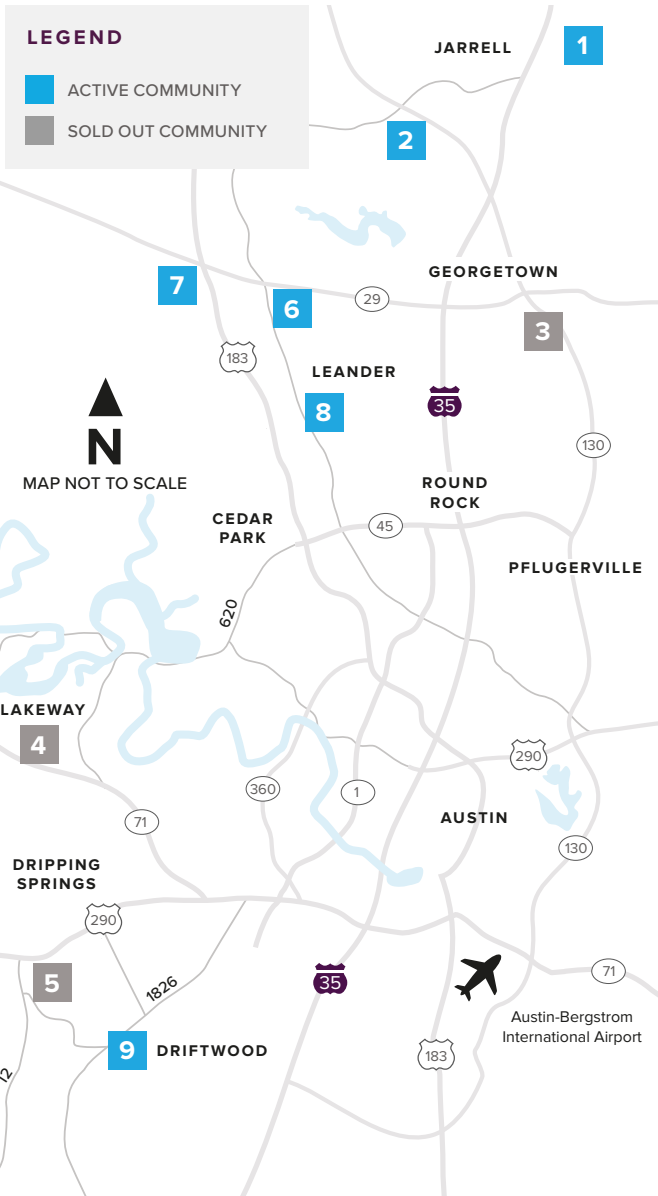

Where to find us

IN THE GREATER AUSTIN AREA

Click on a community below for more information.

NEW HOMES

from the Mid \$200s to \$800s+

JARRELL

1 SONTERRA
THE ENCLAVE AT SONTERRA
From the Mid \$200s
512.884.5788

COOL WATER AT SONTERRA
Coming Soon

GEORGETOWN

2 GATLIN CREEK
From the Upper \$300s
512.271.3817

3 SADDLECREEK
SOLD OUT
512.271.3831

LAKEWAY

4 ROUGH HOLLOW
SOLD OUT
512.271.3831

DRIPPING SPRINGS

5 BUTLER RANCH ESTATES
SOLD OUT
512.809.4360

LEANDER

6 REAGAN'S OVERLOOK
Final Opportunities
From the Upper \$800s
512.271.3787

7 DEERBROOKE
Now Open!
From the Mid \$300s
737.825.2901

8 CRYSTAL SPRINGS

THE COVES
From the Low \$300s
512.271.3851

THE FALLS
From the Upper \$300s
512.271.3851

THE LAKES
From the Mid \$400s
512.271.3852

DRIFTWOOD

9 RIM ROCK
Closeout - Last Lot For Sale
512.809.4360

A HOME FOR
EVERY DREAM®

CenturyCommunities.com/Austin | 512.271.3831