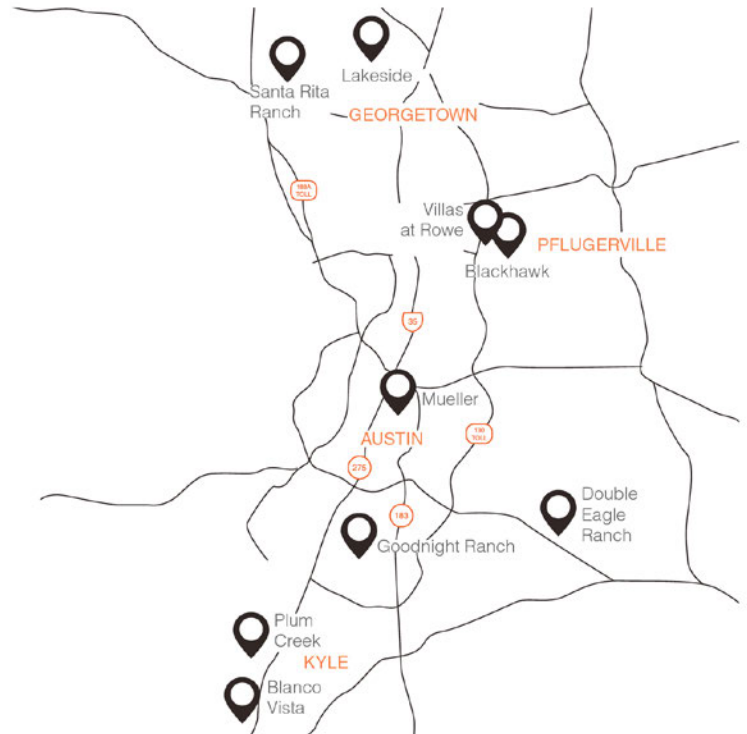

BLANCO VISTA SAN MARCOS

ADDRESS	PLAN/SQ.FT.	BED/BATH/CAR	PRICE	AVAIL.
116 Rugosa Road	Crestview / 1808	3 / 2 / 2	$321,767	Ready
334 Blue Oak Blvd	Rollingwood / 1964	3 / 2 / 2	$327,858	Feb.

DOUBLE EAGLE RANCH CEDAR CREEK

ADDRESS	PLAN/SQ.FT.	BED/BATH/CAR	PRICE	AVAIL.
186 Raptor Break Way	Braunig / 2936	4 / 3 / 3	$521,728	Feb.
105 Hawking Court	Calaveras / 2714	4 / 3 / 3	$462,245	Apr.

PLUM CREEK KYLE

ADDRESS	PLAN/SQ.FT.	BED/BATH/CAR	PRICE	AVAIL.
214 Alexander	Bulter / 1880	3 / 2.5 / 2	$283,764	Dec.
202 Alexander	Springdale / 1786	3 / 2.5 / 2	$273,163	Apr.

VILLAS AT ROWE PFLUGERVILLE TOWNHOMES

NOW OPEN FOR SALES

ADDRESS	PLAN/SQ.FT.	BED/BATH/CAR	PRICE	AVAIL.
20502A Tractor Drive	Magnolia / 1602	3 / 2.5 / 2	$284,248	June
20502B Tractor Drive	Magnolia / 1606	3 / 2.5 / 1+1 Carport	$279,248	June
20504A Tractor Drive	Abbey / 1517	3 / 2.5 / 1+1 Carport	$276,454	June
20504B Tractor Drive	Abbey / 1517	3 / 2.5 / 2	$281,344	June
20505A Tractor Drive	Abbey / 1517	3 / 2.5 / 1+1 Carport	$265,958	June
20505B Tractor Drive	Abbey / 1517	3 / 2.5 / 2	$273,958	June
20506A Tractor Drive	Magnolia / 1602	3 / 2.5 / 2	$282,465	June
20506B Tractor Drive	Magnolia / 1606	3 / 2.5 / 1+1 Carport	$277,465	June

SANTA RITA RANCH LIBERTY HILL

ADDRESS	PLAN/SQ.FT.	BED/BATH/CAR	PRICE	AVAIL.
200 Texon Drive	San Saba / 2221	3 / 2 / 3	$406,592	Feb.
428 Texon Drive	Bowman / 2536	4 / 4 / 2	$430,732	Feb.
201 University Lands Dr	Georgetown / 2419	3 / 2 / 2	$405,730	Feb.

VISIT ANY OF OUR AUSTIN COMMUNITIES

Explore the possibilities at EmpireCommunities.com