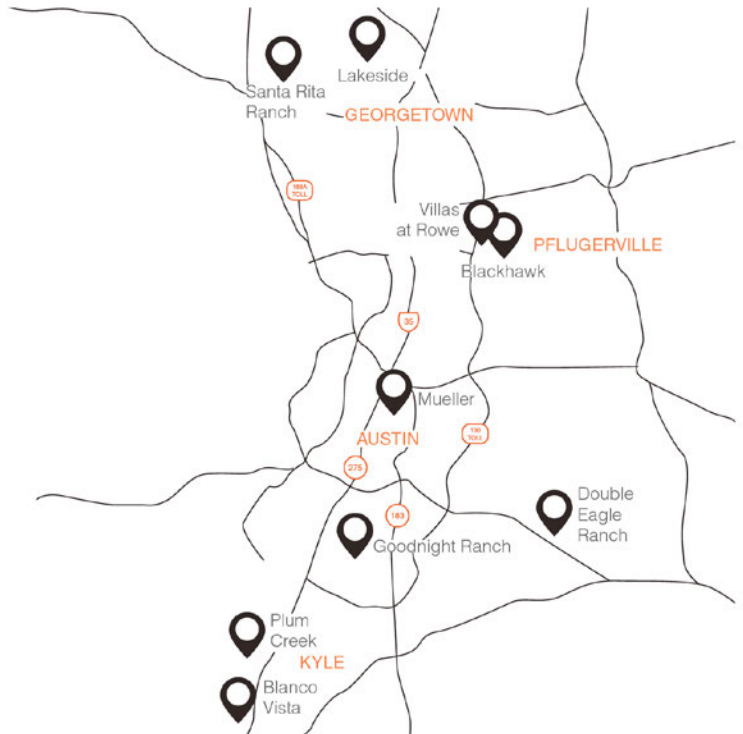

BLANCO VISTA SAN MARCOS

ADDRESS	PLAN/SQ.FT.	BED/BATH/CAR	PRICE	AVAIL.
116 Rugosa Road	Crestview / 1808	3 / 2 / 2	$321,767	Ready
334 Blue Oak Blvd	Rollingwood / 1964	3 / 2 / 2	$327,858	Feb.

DOUBLE EAGLE RANCH CEDAR CREEK

ADDRESS	PLAN/SQ.FT.	BED/BATH/CAR	PRICE	AVAIL.
186 Raptor Break Way	Braunig / 2936	4 / 3 / 3	$521,728	Feb.
105 Hawking Court	Calaveras / 2714	4 / 3 / 3	$462,245	Apr.

PLUM CREEK KYLE

ADDRESS	PLAN/SQ.FT.	BED/BATH/CAR	PRICE	AVAIL.
214 Alexander	Bulter / 1880	3 / 2.5 / 2	$283,764	Dec.
202 Alexander	Springdale / 1786	3 / 2.5 / 2	$273,163	Apr.

VILLAS AT ROWE PFLUGERVILLE TOWNHOMES

NOW OPEN FOR SALES

ADDRESS	PLAN/SQ.FT.	BED/BATH/CAR	PRICE	AVAIL.
20502A Tractor Drive	Magnolia / 1602	3 / 2.5 / 2	$284,248	June
20502B Tractor Drive	Magnolia / 1606	3 / 2.5 / 1+1 Carport	$279,248	June
20504A Tractor Drive	Abbey / 1517	3 / 2.5 / 1+1 Carport	$276,454	June
20504B Tractor Drive	Abbey / 1517	3 / 2.5 / 2	$281,344	June
20505A Tractor Drive	Abbey / 1517	3 / 2.5 / 1+1 Carport	$265,958	June
20505B Tractor Drive	Abbey / 1517	3 / 2.5 / 2	$273,958	June
20506A Tractor Drive	Magnolia / 1602	3 / 2.5 / 2	$282,465	June
20506B Tractor Drive	Magnolia / 1606	3 / 2.5 / 1+1 Carport	$277,465	June

SANTA RITA RANCH LIBERTY HILL

ADDRESS	PLAN/SQ.FT.	BED/BATH/CAR	PRICE	AVAIL.
200 Texon Drive	San Saba / 2221	3 / 2 / 3	$406,592	Feb.
428 Texon Drive	Bowman / 2536	4 / 4 / 2	$430,732	Feb.
201 University Lands Dr	Georgetown / 2419	3 / 2 / 2	$405,730	Feb.

VISIT ANY OF OUR AUSTIN COMMUNITIES

Explore the possibilities at EmpireCommunities.com