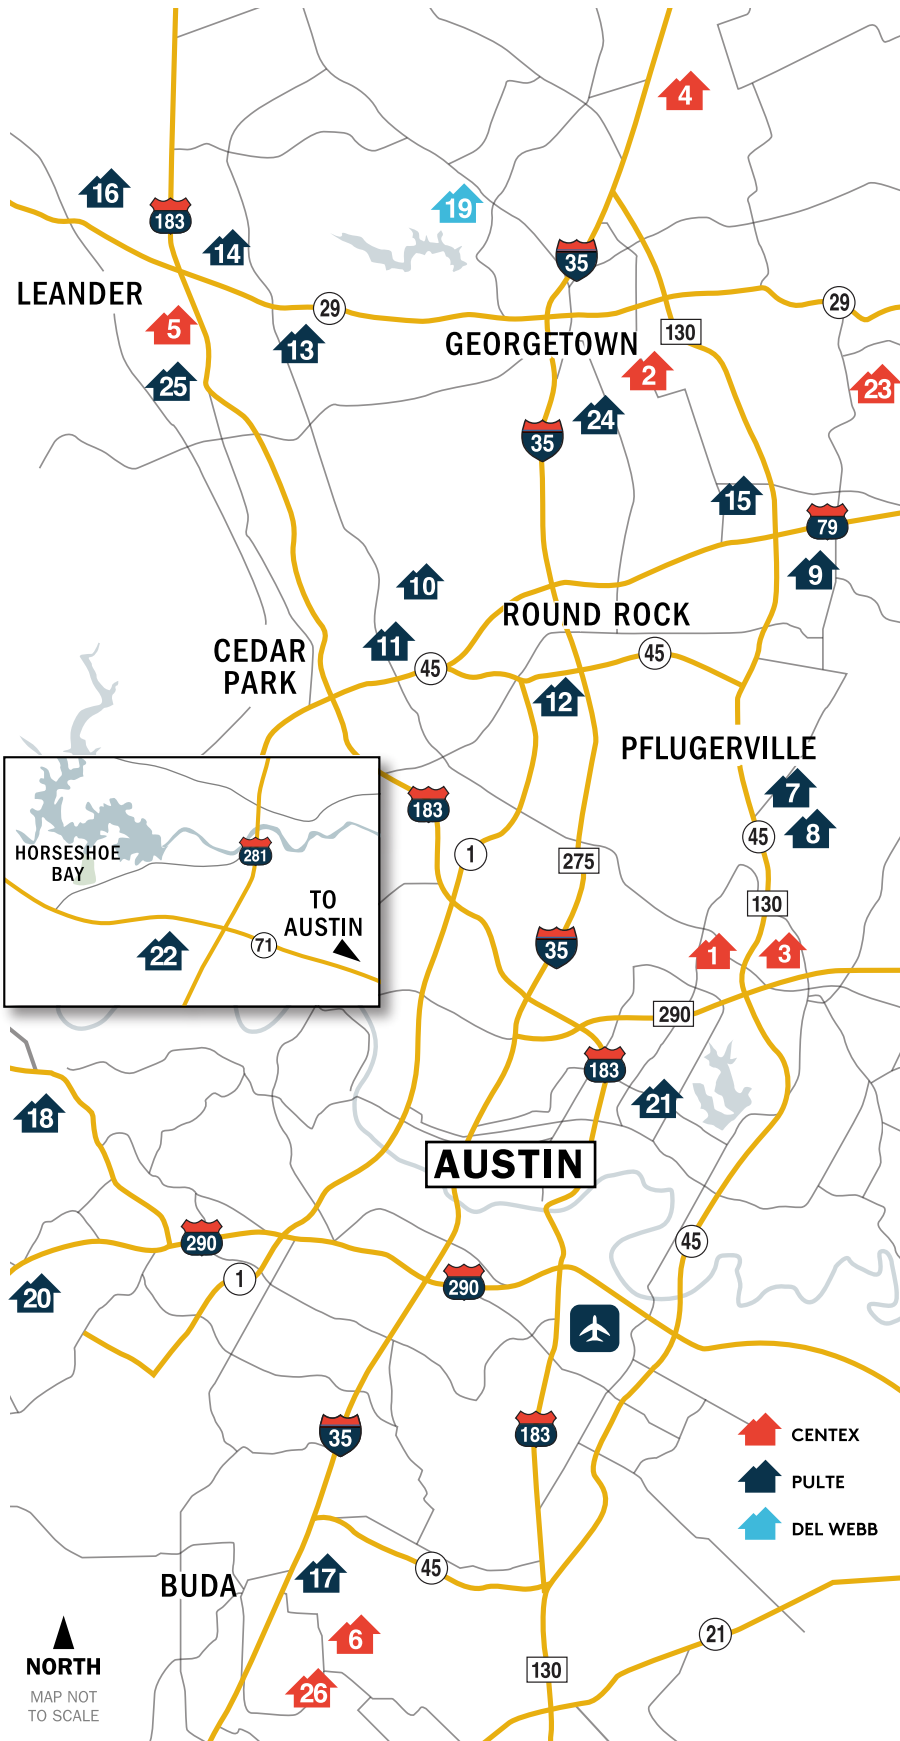

Centex®

Pulte
Homes

Del Webb®

1 **Bellingham Meadows**
From the mid-\$200s
7513 Antrim Trail
Austin, TX 78754
512-746-7064

12 **Preston Village**
From the mid-\$300s
3100 Lions Tail Street
Austin, TX 78728
512-729-1344

2 **Carlson Place**
From the low-\$200s
2049 Cliffbrake Way
Georgetown, TX 78626
512-729-1362

13 **Rancho Sienna**
From the low-\$200s
808 Bonnet Boulevard
Georgetown, TX 78628
512-714-2277

3 **ShadowGlen**
From the low-\$200s
14112 Arbor Hill Cv.
Manor, TX 78653
512-729-1249

18 **Sweetwater**
From the mid-\$300s
6120 Llano Stage Trail
Austin, TX 78738
512-675-7187

8 **Carmel**
From the mid-\$200s
16909 Casanova Ave
Pflugerville TX 78660
512-729-1350

19 **Sun City Texas**
by Del Webb
From the low-\$200s
1501 Sun City Blvd
Georgetown, TX 78633
512-729-1228

NORTH
MAP NOT
TO SCALE