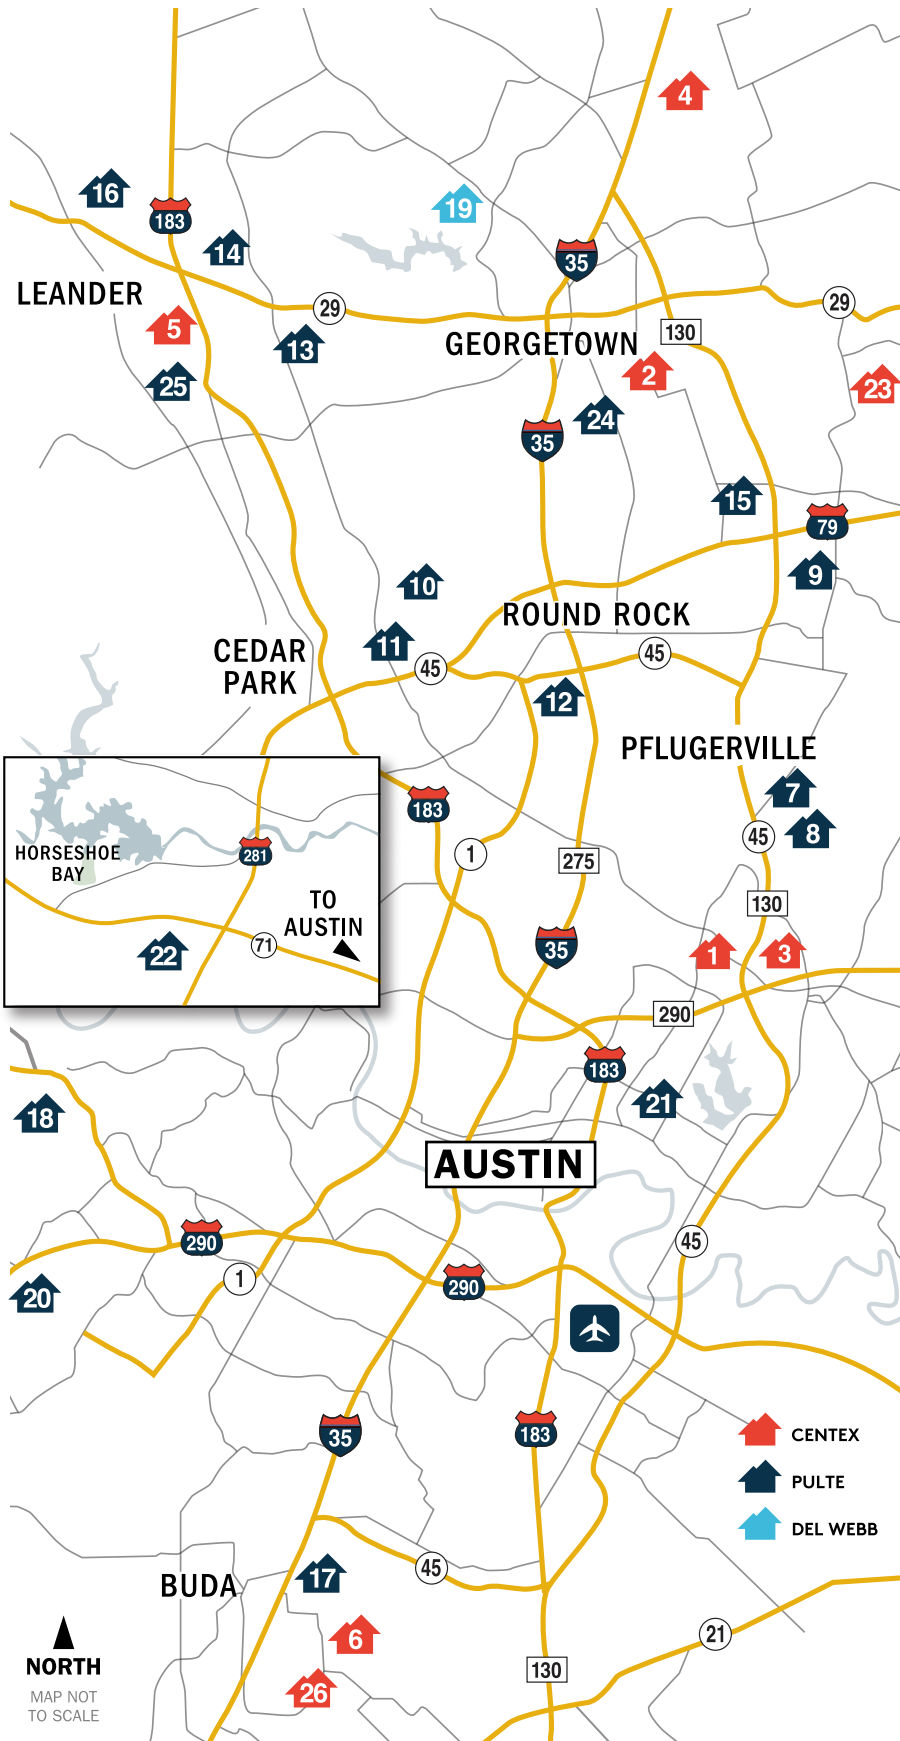

Centex®

Pulte Homes

Del Webb®

1 **Bellingham Meadows**
From the mid-\$200s
7513 Antrim Trail
Austin, TX 78754
512-746-7064

12 **Preston Village**
From the mid-\$300s
3100 Lions Tail Street
Austin, TX 78728
512-729-1344

2 **Carlson Place**
From the low-\$200s
2049 Cliffbrake Way
Georgetown, TX 78626
512-729-1362

13 **Rancho Sienna**
From the low-\$200s
808 Bonnet Boulevard
Georgetown, TX 78628
512-714-2277

3 **ShadowGlen**
From the low-\$200s
14112 Arbor Hill Cv.
Manor, TX 78653
512-729-1249

6 **Sunfield**
From the low-\$200s
825 Cherrystone Loop
Buda, TX 78610
512-729-1204

17 **Sunfield**
From the low-\$200s
824 Cherrystone Loop
Buda, TX 78610
512-982-6183

7 **Becker Farm**
From the mid-\$200s
3703 Texel Lane
Pflugerville, TX 78660
512-729-1316

18 **Sweetwater**
From the mid-\$300s
6120 Llano Stage Trail
Austin, TX 78738
512-675-7187

8 **Carmel**
From the mid-\$200s
16909 Casanova Ave
Pflugerville TX 78660
512-729-1350

19 **Sun City Texas by Del Webb**
From the low-\$200s
1501 Sun City Blvd
Georgetown, TX 78633
512-729-1228