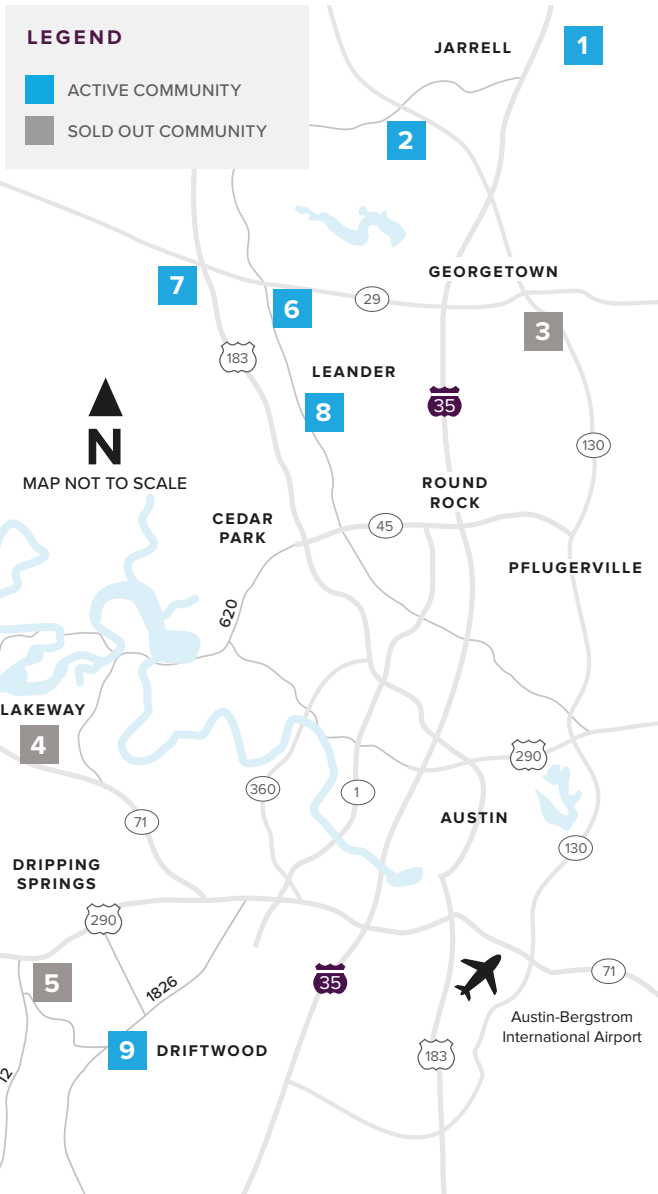

# Where to find us

## IN THE GREATER AUSTIN AREA

Click on a community below for more information.

#### GEORGETOWN

- 2** GATLIN CREEK  
From the Upper \$300s  
512.271.3817
- 3** SADDLECREEK  
SOLD OUT  
512.271.3831

#### LAKEWAY

- 4** ROUGH HOLLOW  
SOLD OUT  
512.271.3831