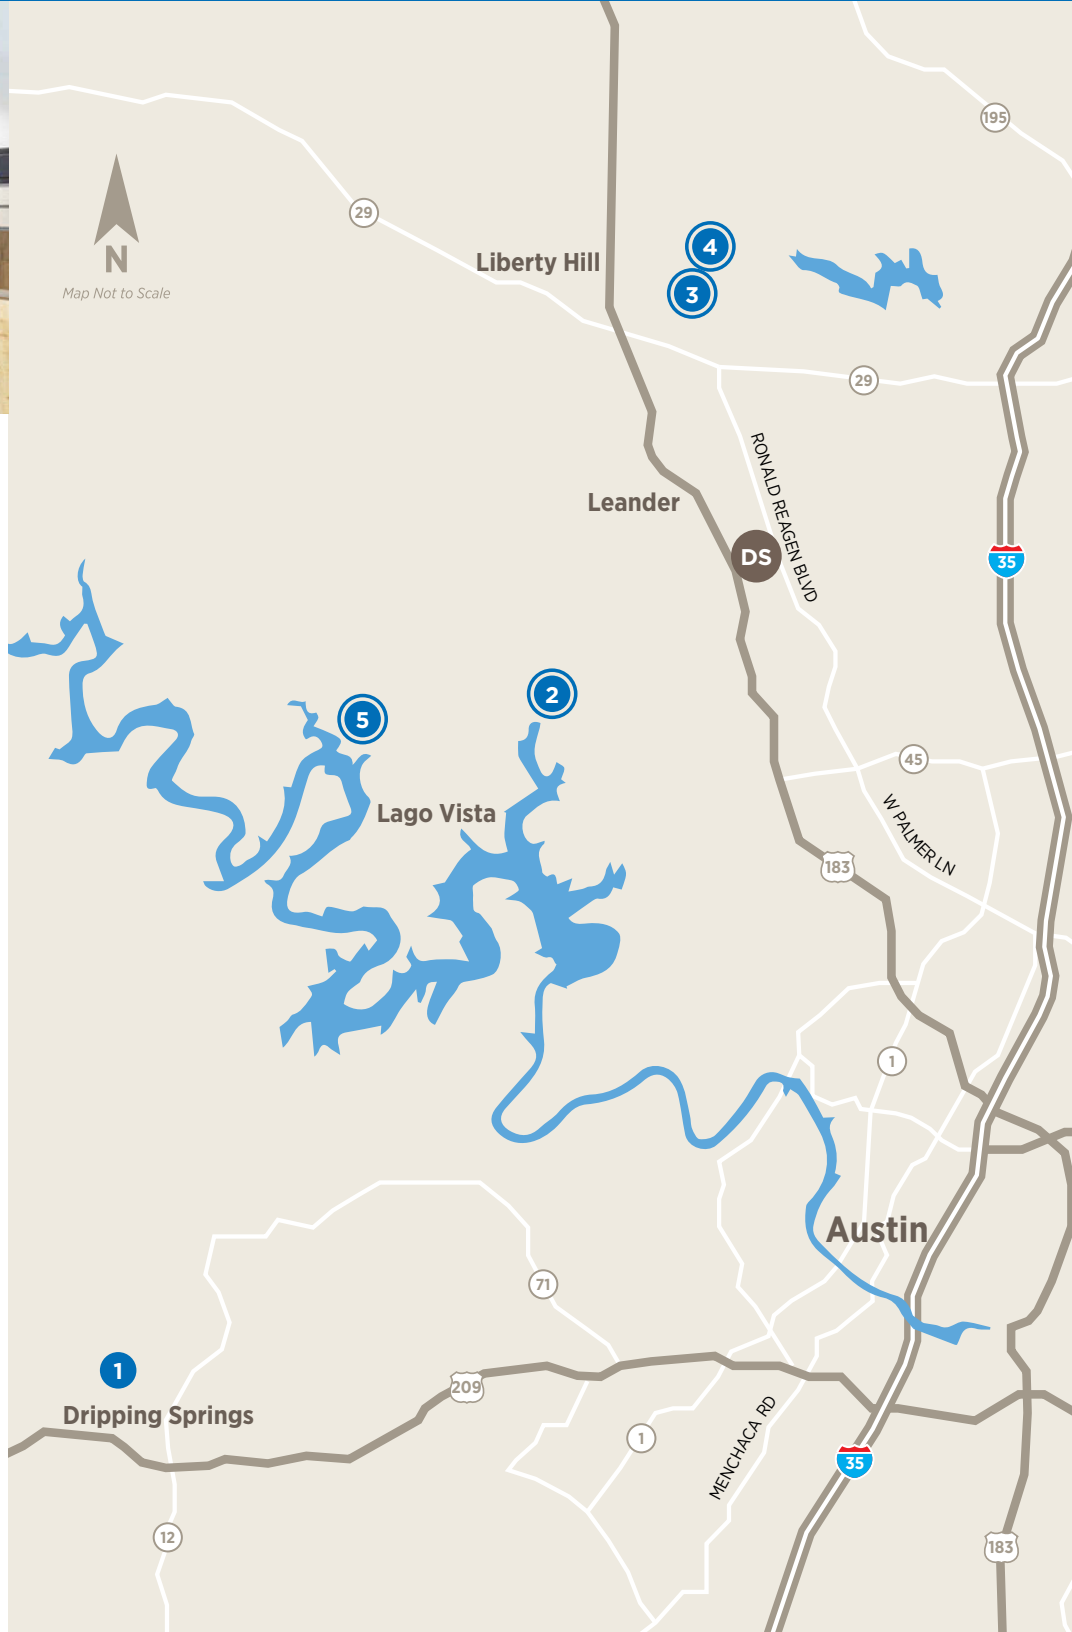

## MAP GUIDE TO TOLL BROTHERS COMMUNITIES IN THE AUSTIN AREA

**DS** **AUSTIN DESIGN STUDIO**  
 1320 Arrow Point Dr, Suite 401  
 Cedar Park, TX 78613  
 737-227-5730

**1** **ESPERANZA**  
 166 Prairie Clover Dr  
 Dripping Springs, TX 78620  
 0.75 acre home sites

**2** **TRAVISSO**  
 1837 Ficuzza Wy  
 Leander, TX 78641  
 Capri Collection—50-foot-wide home sites  
 Siena Collection—60-foot-wide home sites  
 Naples Collection—70-foot-wide home sites  
 Florence Collection—80+foot-wide home sites

**3** **TOLL BROTHERS AT SANTA RITA RANCH**  
 528 Exploration Cr  
 Liberty Hill, TX 78628  
 70-foot-wide home sites

**4** **REGENCY AT SANTA RITA RANCH**  
**55+** 500 Sweetgrass Ct  
 Liberty Hill, TX 78642  
 Garden Collection—50-foot-wide home sites  
 Meadow Collection—60-foot-wide home sites  
 Orchard Collection—70-foot-wide home sites

**5** **LAKESIDE AT TESSERA**  
 Coming Soon

**●** = AMENITIES/RESORT

**55+** = ACTIVE ADULT COMMUNITY