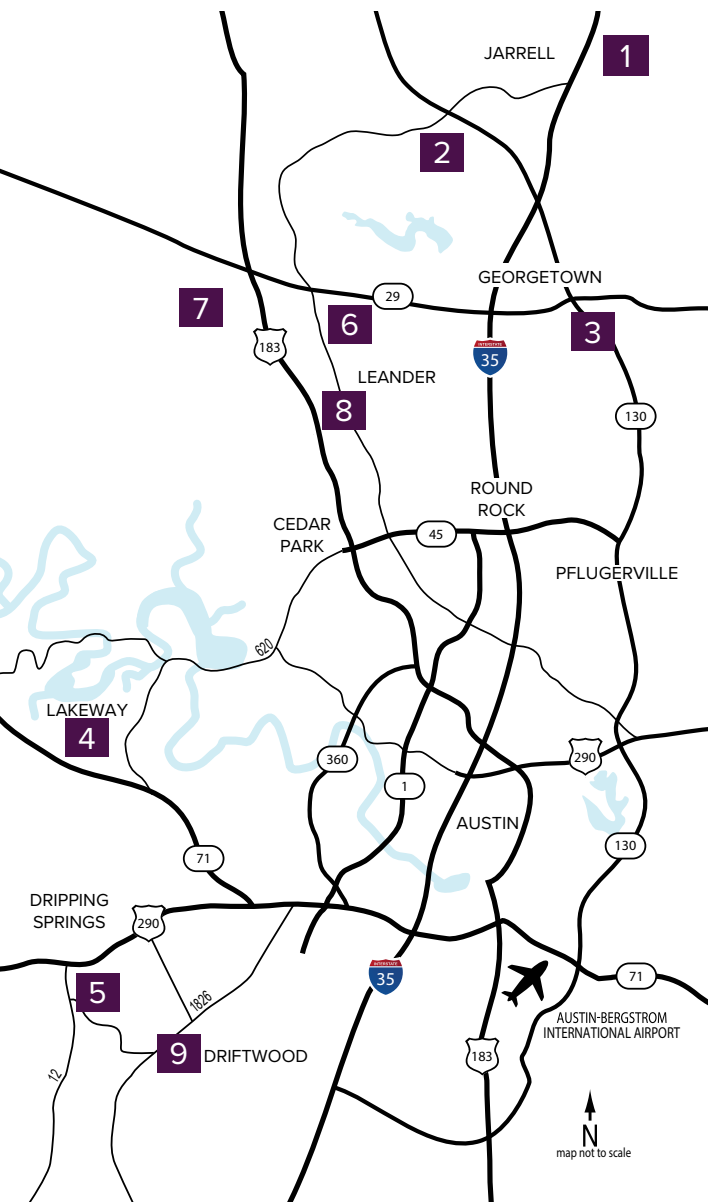

Where to find us

IN THE GREATER AUSTIN AREA

Click on a community below for more information.

New Homes from the \$200s to \$770s+

JARRELL

- 1** THE ENCLAVE AT SONTERRA
FROM THE LOW \$200s
512.884.5788

GEORGETOWN

- 2** GATLIN CREEK
FROM THE UPPER \$200s
512.271.3817
- 3** SADDLECREEK
Closeout
FROM THE MID \$200s
512.942.2300

LAKEWAY

- 4** ROUGH HOLLOW
Closeout
FROM THE UPPER \$500s
512.809.4360

DRIPPING SPRINGS

- 5** BUTLER RANCH ESTATES
Closeout
FROM THE MID \$600s
512.809.4360

LEANDER

- 6** REAGAN'S OVERLOOK
FROM THE MID \$700s
512.271.3787

- 7** DEERBROOKE
Coming Soon
512.271.3831

- 8** CRYSTAL SPRINGS

THE COVES
FROM THE MID \$200s
512.271.3851

THE FALLS
FROM THE UPPER \$200s
512.271.3851

THE LAKES
FROM THE LOW \$300s
512.271.3852

DRIFTWOOD

- 9** RIM ROCK
Closeout - Last Lot For Sale
512.809.4360

A HOME FOR
EVERY DREAM®

[CenturyCommunities.com/Austin](https://www.CenturyCommunities.com/Austin)