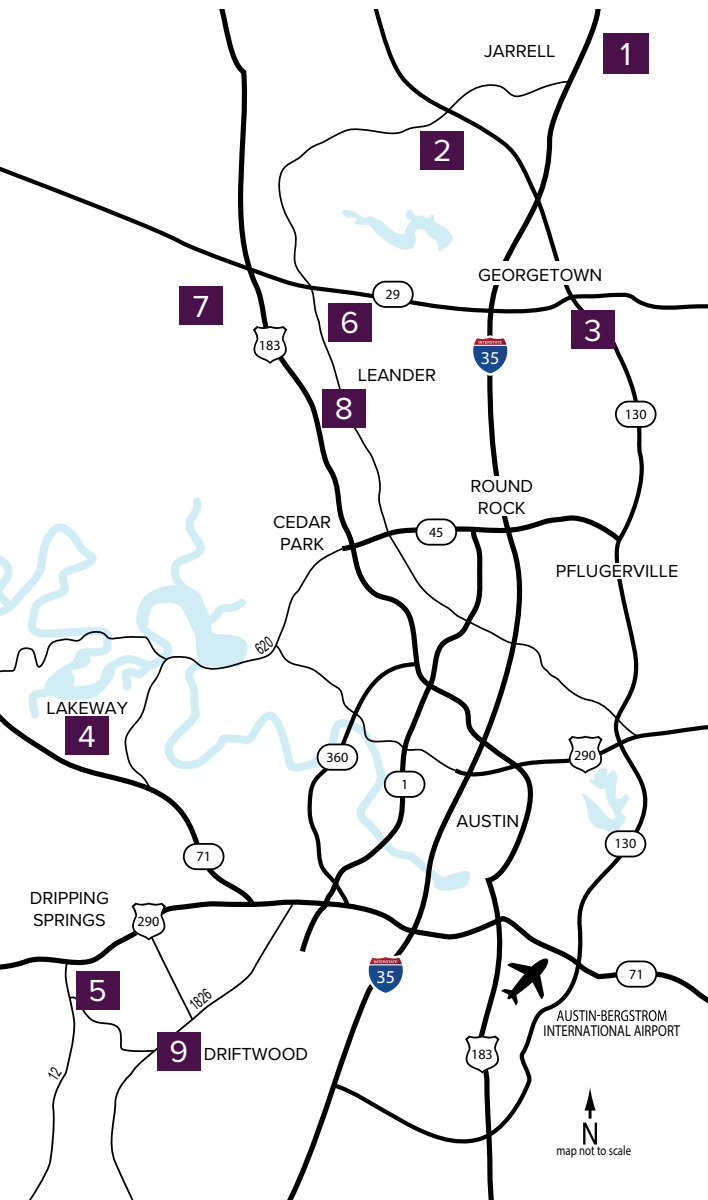

Where to find us

IN THE GREATER AUSTIN AREA

Click on a community below for more information.

New Homes from the \$200s to \$770s+

JARRELL

- 1** THE ENCLAVE AT SONTERRA
FROM THE LOW \$200s
512.884.5788

GEORGETOWN

- 2** GATLIN CREEK
FROM THE UPPER \$200s
512.271.3817
- 3** SADDLECREEK
Closeout
FROM THE MID \$200s
512.942.2300

LAKEWAY

- 4** ROUGH HOLLOW
Closeout
FROM THE UPPER \$500s
512.809.4360

DRIPPING SPRINGS

- 5** BUTLER RANCH ESTATES
Closeout
FROM THE MID \$600s
512.809.4360

LEANDER

- 6** REAGAN'S OVERLOOK
FROM THE MID \$700s
512.271.3787
- 7** DEERBROOKE
Coming Soon
512.271.3831

CRYSTAL SPRINGS

- THE COVES**
FROM THE MID \$200s
512.271.3851
- THE FALLS**
FROM THE UPPER \$200s
512.271.3851

- THE LAKES**
FROM THE LOW \$300s
512.271.3852

DRIFTWOOD

- 9** RIM ROCK
Closeout - Last Lot For Sale
512.809.4360

A HOME FOR
EVERY DREAM®

CenturyCommunities.com/Austin