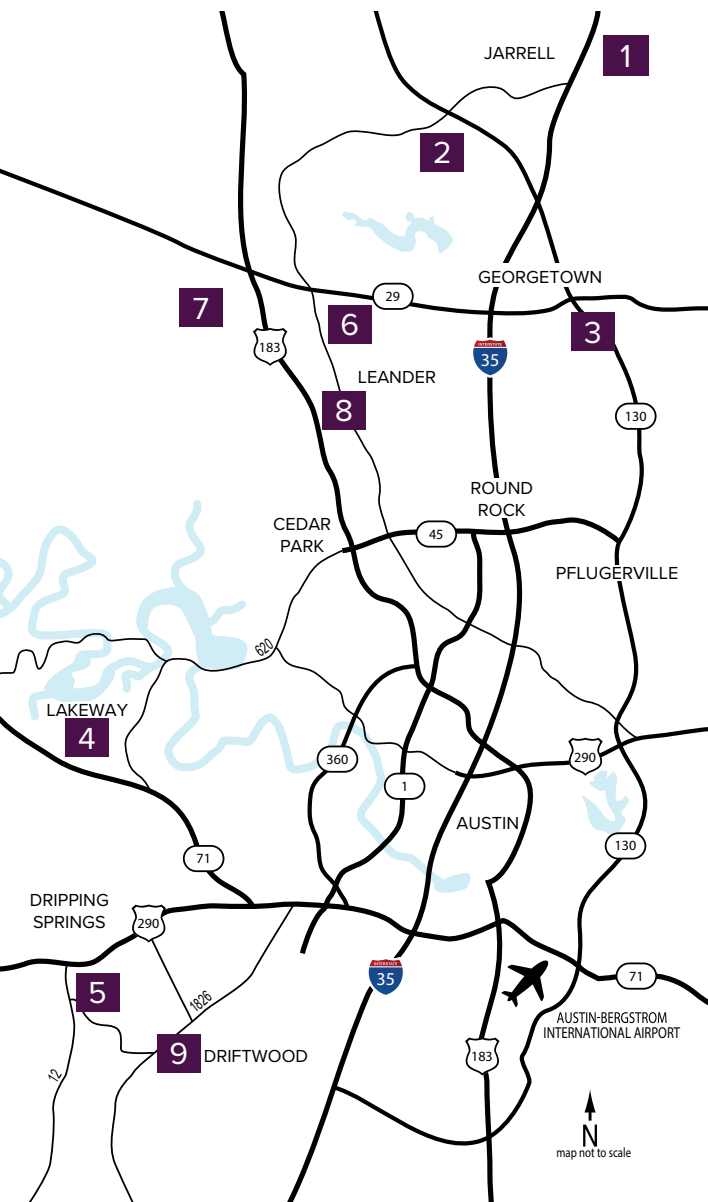

# Where to find us

## IN THE GREATER AUSTIN AREA

Click on a community below for more information.

#### GEORGETOWN

- 2** GATLIN CREEK  
FROM THE UPPER \$200s  
512.271.3817
- 3** SADDLECREEK  
*Closeout*  
FROM THE MID \$200s  
512.942.2300

#### LAKEWAY

- 4** ROUGH HOLLOW  
*Closeout*  
FROM THE UPPER \$500s  
512.809.4360