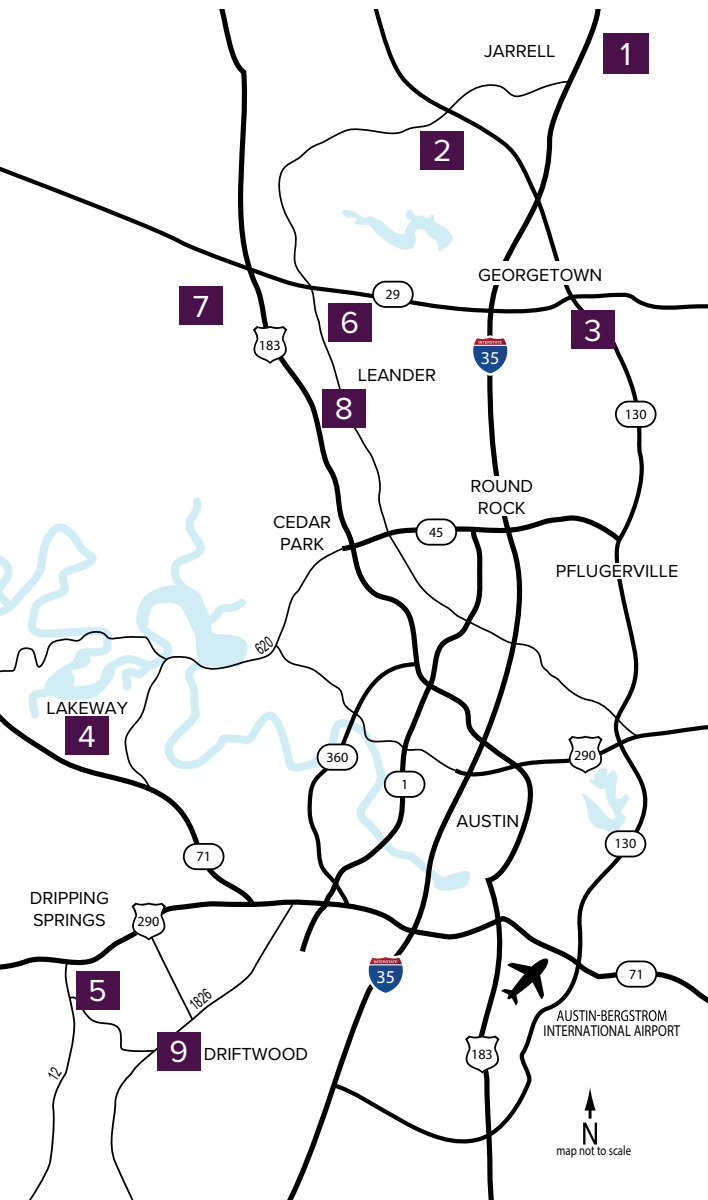

# Where to find us

## IN THE GREATER AUSTIN AREA

Click on a community below for more information.

#### GEORGETOWN

- 2** GATLIN CREEK  
FROM THE UPPER \$200s  
512.271.3817
- 3** SADDLECREEK  
*Closeout*  
FROM THE MID \$200s  
512.942.2300

#### LAKEWAY

- 4** ROUGH HOLLOW  
*Closeout*  
FROM THE UPPER \$500s  
512.809.4360