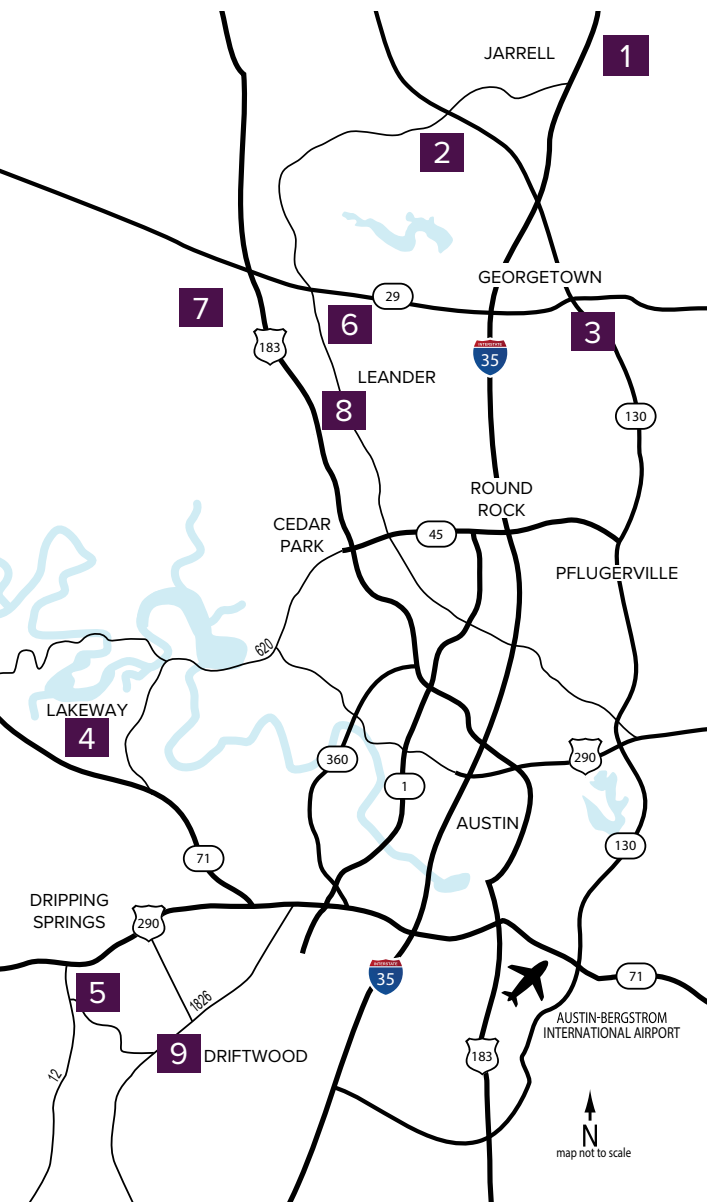

Where to find us

IN THE GREATER AUSTIN AREA

Click on a community below for more information.

New Homes from the \$200s to \$770s+

JARRELL

- 1** THE ENCLAVE AT SONTERRA
FROM THE LOW \$200s
512.884.5788

GEORGETOWN

- 2** GATLIN CREEK
FROM THE UPPER \$200s
512.271.3817
- 3** SADDLECREEK
Closeout
FROM THE MID \$200s
512.942.2300

LAKEWAY

- 4** ROUGH HOLLOW
Closeout
FROM THE UPPER \$500s
512.809.4360

DRIPPING SPRINGS

- 5** BUTLER RANCH ESTATES
Closeout
FROM THE MID \$600s
512.809.4360

LEANDER

- 6** REAGAN'S OVERLOOK
FROM THE MID \$700s
512.271.3787

- 7** DEERBROOKE
Coming Soon
512.271.3831

- 8** CRYSTAL SPRINGS

THE COVES
FROM THE MID \$200s
512.271.3851

THE FALLS
FROM THE UPPER \$200s
512.271.3851

THE LAKES
FROM THE LOW \$300s
512.271.3852

DRIFTWOOD

- 9** RIM ROCK
Closeout - Last Lot For Sale
512.809.4360

A HOME FOR
EVERY DREAM®

[CenturyCommunities.com/Austin](https://www.CenturyCommunities.com/Austin)