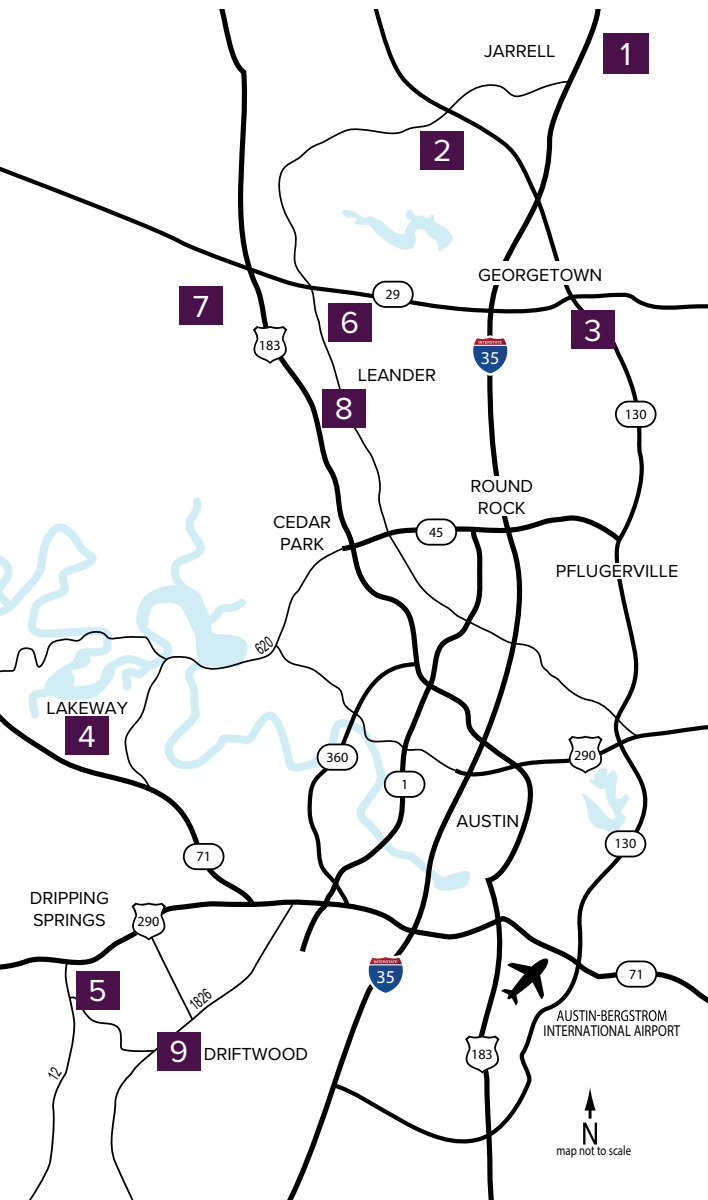

Where to find us

IN THE GREATER AUSTIN AREA

Click on a community below for more information.

New Homes from the \$200s to \$770s+

JARRELL

- 1** THE ENCLAVE AT SONTERRA
FROM THE LOW \$200s
512.884.5788

GEORGETOWN

- 2** GATLIN CREEK
FROM THE UPPER \$200s
512.271.3817
- 3** SADDLECREEK
Closeout
FROM THE MID \$200s
512.942.2300

LAKEWAY

- 4** ROUGH HOLLOW
Closeout
FROM THE UPPER \$500s
512.809.4360

DRIPPING SPRINGS

- 5** BUTLER RANCH ESTATES
Closeout
FROM THE MID \$600s
512.809.4360

LEANDER

- 6** REAGAN'S OVERLOOK
FROM THE MID \$700s
512.271.3787
- 7** DEERBROOKE
Coming Soon
512.271.3831

CRYSTAL SPRINGS

- THE COVES**
FROM THE MID \$200s
512.271.3851
- THE FALLS**
FROM THE UPPER \$200s
512.271.3851
- THE LAKES**
FROM THE LOW \$300s
512.271.3852

DRIFTWOOD

- 9** RIM ROCK
Closeout - Last Lot For Sale
512.809.4360

A HOME FOR
EVERY DREAM®

CenturyCommunities.com/Austin