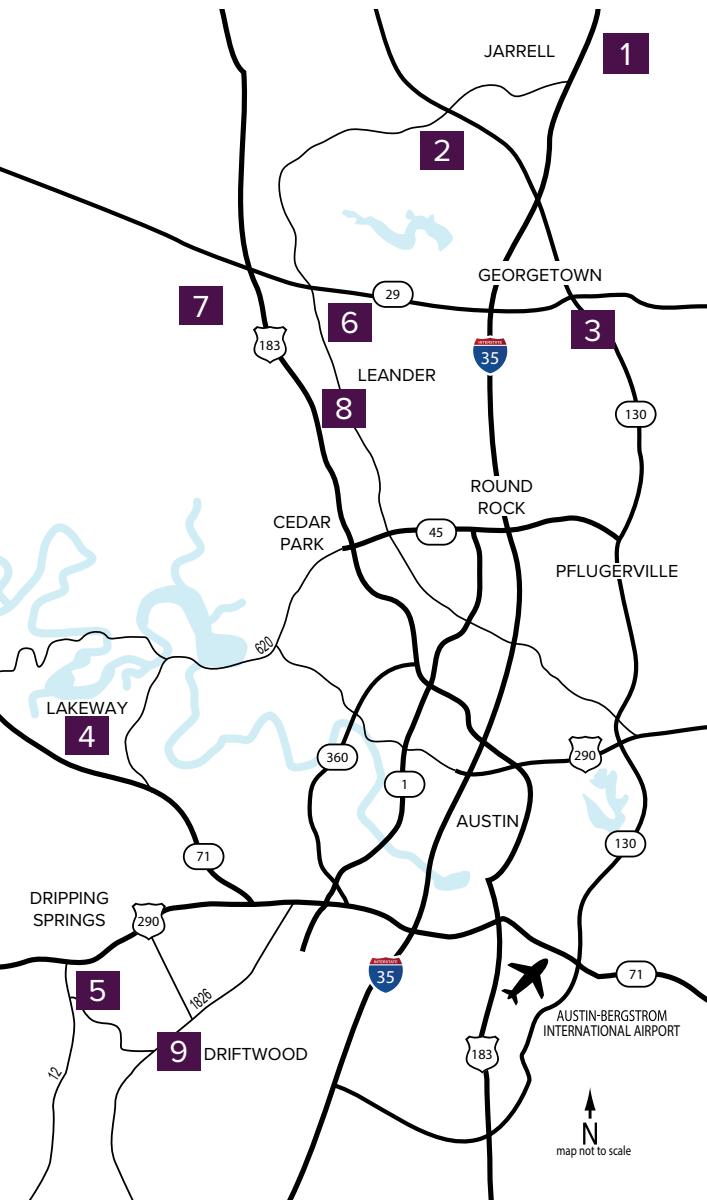

Where to find us

IN THE GREATER AUSTIN AREA

Click on a community below for more information.

New Homes from the \$200s to \$770s+

JARRELL

- 1** THE ENCLAVE AT SONTERRA
FROM THE LOW \$200s
512.884.5788

GEORGETOWN

- 2** GATLIN CREEK
FROM THE UPPER \$200s
512.271.3817
- 3** SADDLECREEK
Closeout
FROM THE MID \$200s
512.942.2300

LAKEWAY

- 4** ROUGH HOLLOW
Closeout
FROM THE UPPER \$500s
512.809.4360

DRIPPING SPRINGS

- 5** BUTLER RANCH ESTATES
Closeout
FROM THE MID \$600s
512.809.4360

LEANDER

- 6** REAGAN'S OVERLOOK
FROM THE MID \$700s
512.271.3787

- 7** DEERBROOKE
Coming Soon
512.271.3831

- 8** CRYSTAL SPRINGS

THE COVES
FROM THE MID \$200s
512.271.3851

THE FALLS
FROM THE UPPER \$200s
512.271.3851

THE LAKES
FROM THE LOW \$300s
512.271.3852

DRIFTWOOD

- 9** RIM ROCK
Closeout - Last Lot For Sale
512.809.4360

A HOME FOR
EVERY DREAM®

[CenturyCommunities.com/Austin](https://www.CenturyCommunities.com/Austin)