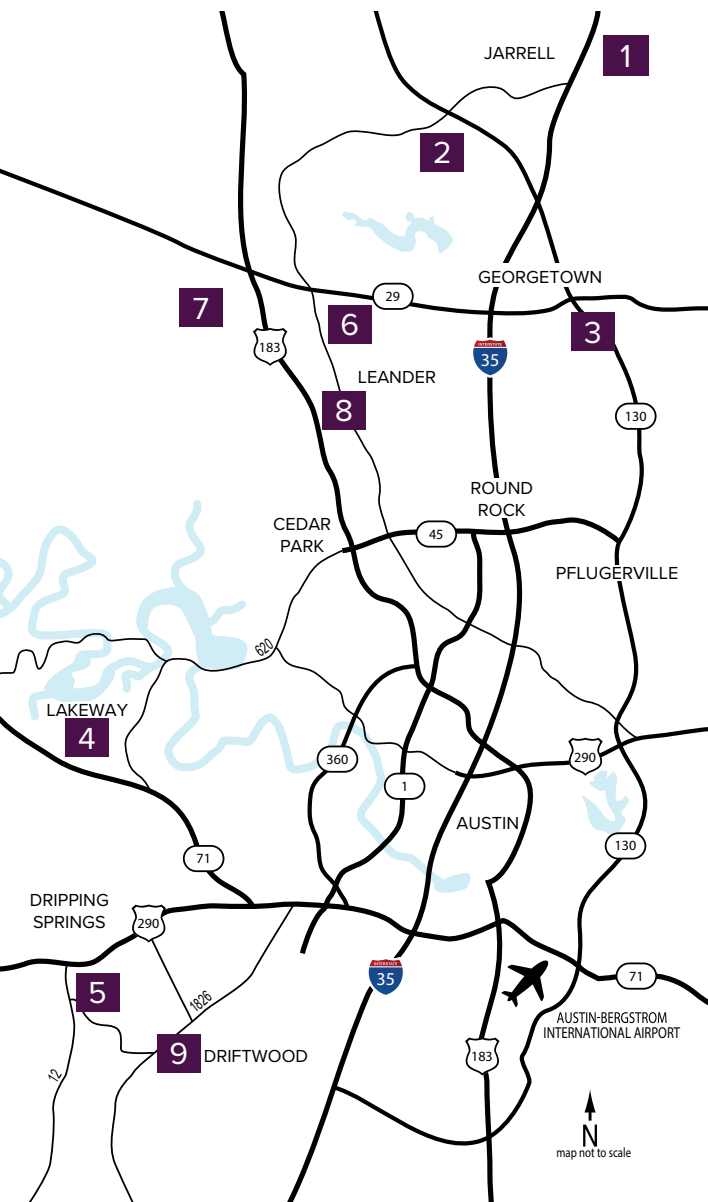

Where to find us

IN THE GREATER AUSTIN AREA

Click on a community below for more information.

New Homes from the \$200s to \$770s+

JARRELL

- 1** THE ENCLAVE AT SONTERRA
FROM THE LOW \$200s
512.884.5788

GEORGETOWN

- 2** GATLIN CREEK
FROM THE UPPER \$200s
512.271.3817
- 3** SADDLECREEK
Closeout
FROM THE MID \$200s
512.942.2300

LAKEWAY

- 4** ROUGH HOLLOW
Closeout
FROM THE UPPER \$500s
512.809.4360

DRIPPING SPRINGS

- 5** BUTLER RANCH ESTATES
Closeout
FROM THE MID \$600s
512.809.4360

LEANDER

- 6** REAGAN'S OVERLOOK
FROM THE MID \$700s
512.271.3787
- 7** DEERBROOKE
Coming Soon
512.271.3831

CRYSTAL SPRINGS

- THE COVES**
FROM THE MID \$200s
512.271.3851
- THE FALLS**
FROM THE UPPER \$200s
512.271.3851

- THE LAKES**
FROM THE LOW \$300s
512.271.3852

DRIFTWOOD

- 9** RIM ROCK
Closeout - Last Lot For Sale
512.809.4360

A HOME FOR
EVERY DREAM®

[CenturyCommunities.com/Austin](https://www.CenturyCommunities.com/Austin)