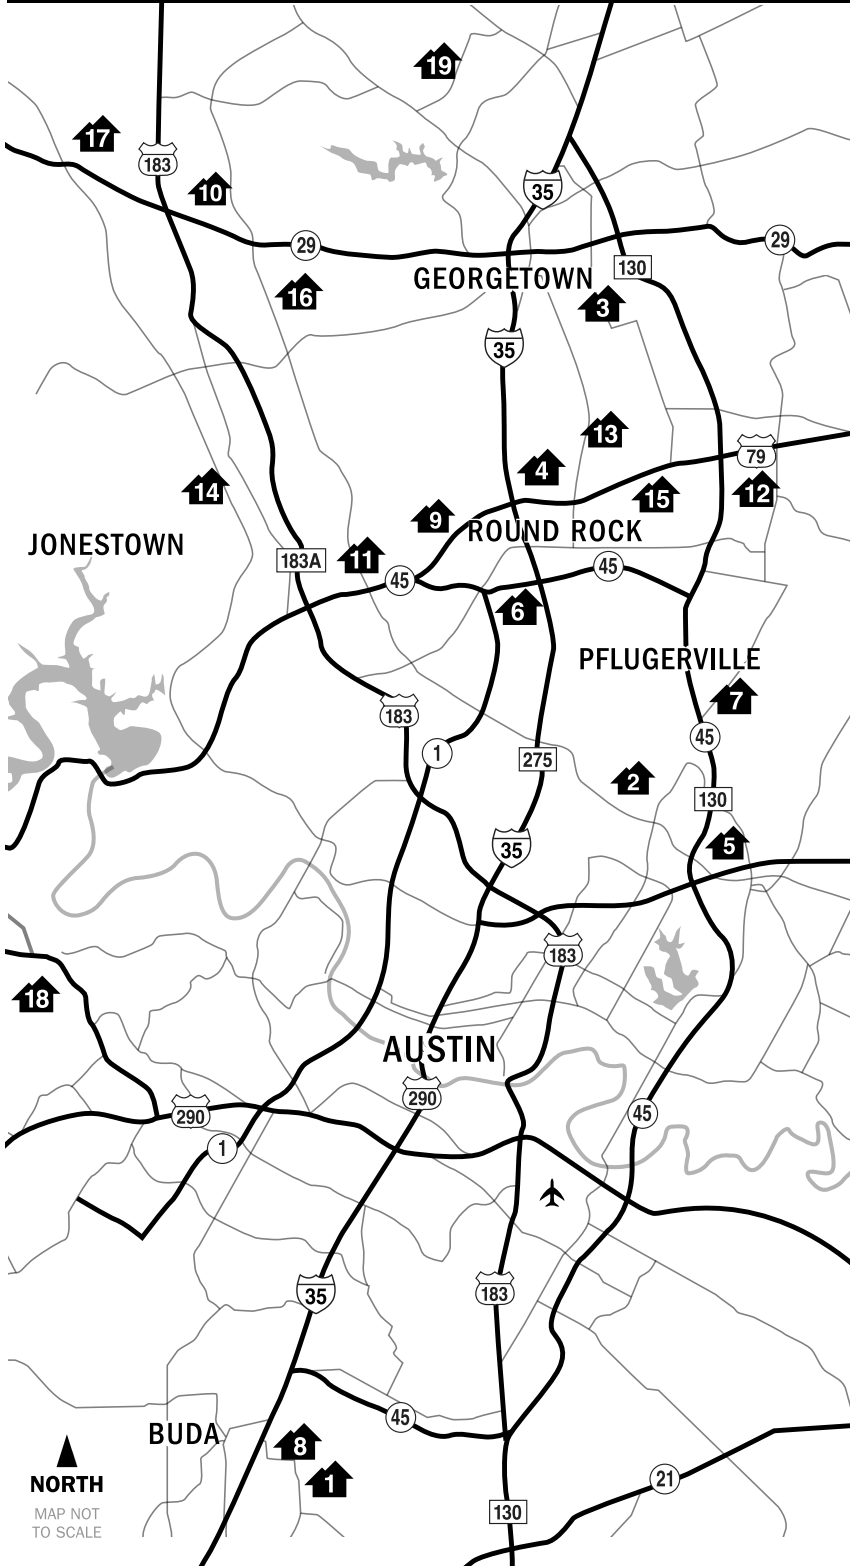

NEW HOME COMMUNITIES IN AUSTIN AND THE KILLEEN/TEMPLE AREA

CENTEX

1. **Sunfield**
From the high-\$100s
128 Lyre Leaf
Buda, TX 78610
512-312-2285
2. **Bellingham Meadows**
From the mid-\$200s
7513 Antrim Trail
Austin, TX 78754
512-532-3494
3. **Carlson Place**
From the low-\$200s
2049 Cliffbrake Way
Georgetown, TX 78626
512-532-3411
4. **Enclave at Chandler Creek**
From the low-\$200s
2601 Chandler Creek Blvd
Round Rock, TX 78665
866-775-0025
5. **ShadowGlen**
From the high-\$100s
14112 Arbor Hill Cv.
Manor, TX 78653
800-808-7345
10. **Santa Rita Ranch**
From the low-\$200s
112 Leon Loop
Liberty Hill, TX 78642
512-532-3497
11. **Parmer Crossing**
From the low-\$300s
13903 Osmarea Drive
Austin, TX 78729
512-532-3495
12. **Carmel Creek**
From the mid-\$200s
106 Cyril Drive
Hutto, TX 78634
512-532-3305
13. **Siena**
From the mid-\$200s
7903 Mozart Street
Round Rock, TX 78665
512-532-3305
14. **Mason Hills - Last Chance!**
From the low-\$400s
1600 Carmine Drive
Leander, TX 78641
512-532-3477

PULTE HOMES

6. **Preston Village**
From the low-\$300s
3100 Lions Tail Street
Austin, TX 78728
512-248-2956
7. **Carmel**
From the mid-\$200s
16909 Casanova Ave
Pflugerville TX 78660
866-246-4284
8. **Sunfield**
From the mid-\$200s
127 Everglade Drive
Buda, TX 78610
888-817-2209
9. **Heritage Oaks at Pearson Place**
From the mid-\$500s
10309 Lavon Bend
Austin, TX 78717
512-532-3498
15. **Concord at Brushy Creek - The Grove**
From the mid-\$200s
1050 Kenney Fort Crossing
Round Rock, TX 78665
512-532-3441
16. **Rancho Sienna**
From the low-\$200s
808 Bonnet Boulevard
Georgetown, TX 78628
512-532-3440
17. **Stonewall Ranch**
From the mid-\$200s
83 Prospector Lane
Liberty Hill, TX 78624
866-246-4194
18. **Sweetwater**
From the low-\$300s
6120 Llano Stage Trail
Austin, TX 78738
888-826-8436