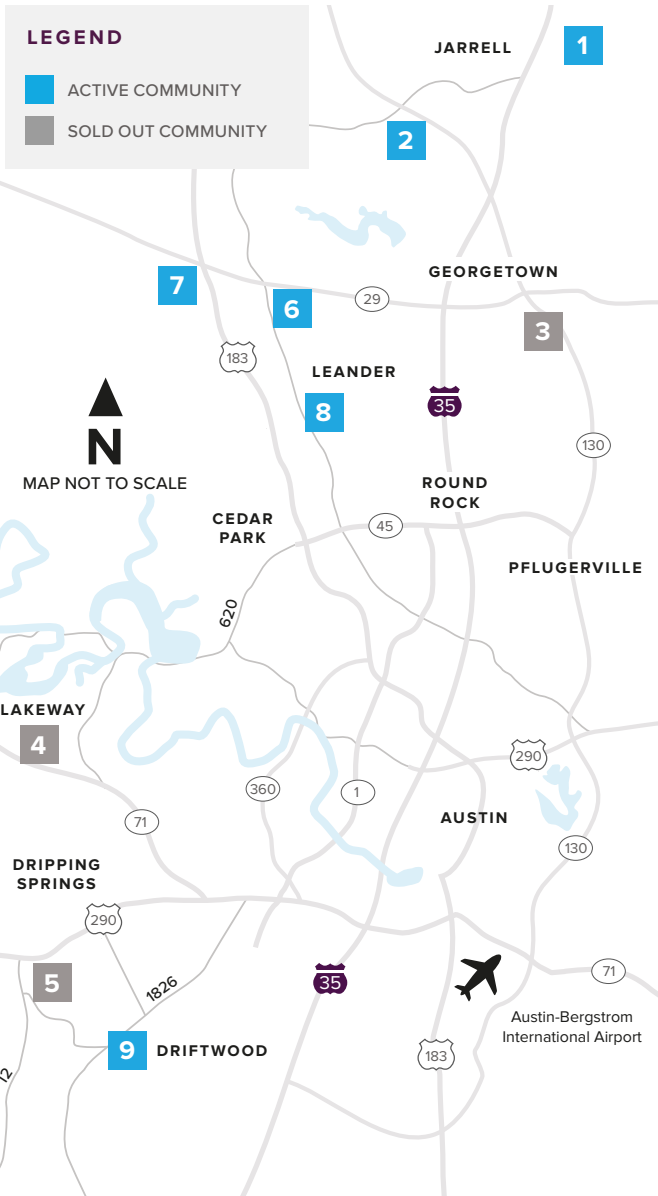

Where to find us

IN THE GREATER AUSTIN AREA

Click on a community below for more information.

NEW HOMES

from the Mid \$200s to \$800s+

JARRELL

- 1** SONTERRA
THE ENCLAVE AT SONTERRA
From the Mid \$200s
512.884.5788

COOL WATER AT SONTERRA
Coming Soon

GEORGETOWN

- 2** GATLIN CREEK
From the Upper \$300s
512.271.3817
- 3** SADDLECREEK
SOLD OUT
512.271.3831

LAKEWAY

- 4** ROUGH HOLLOW
SOLD OUT
512.271.3831

DRIPPING SPRINGS

- 5** BUTLER RANCH ESTATES
SOLD OUT
512.809.4360

LEANDER

- 6** REAGAN'S OVERLOOK
Final Opportunities
From the Upper \$800s
512.271.3787

- 7** DEERBROOKE
Now Open!
From the Mid \$300s
737.825.2901

- 8** CRYSTAL SPRINGS

THE COVES
From the Low \$300s
512.271.3851

THE FALLS
From the Upper \$300s
512.271.3851

THE LAKES
From the Mid \$400s
512.271.3852

DRIFTWOOD

- 9** RIM ROCK
Closeout - Last Lot For Sale
512.809.4360

A HOME FOR
EVERY DREAM®