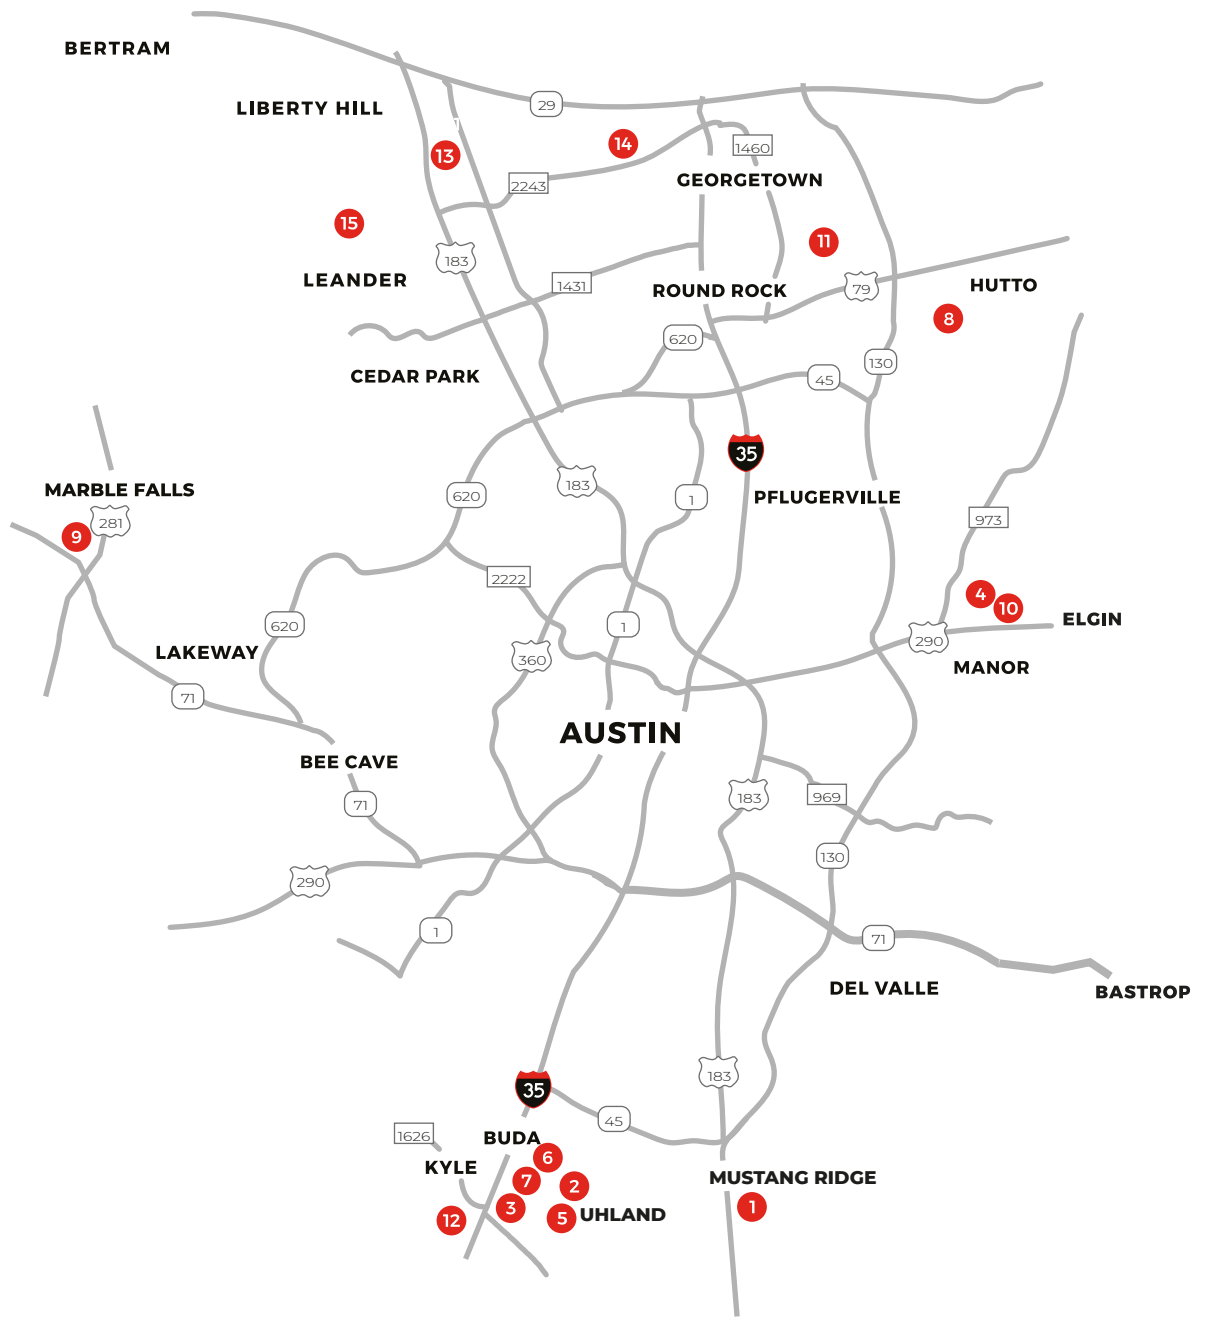

SCAN FOR INVENTORY

MID \$200's

- 1. DURANGO
Mustang Ridge
- 2. WAYSIDE
Uhland

HIGH \$200's

- 3. TALAVERA
Kyle
- 4. PALOMINO
Manor
- 5. WATERMILL
Uhland

LOW \$300's

- 6. PRAIRIE LAKES
Buda
- 7. SOUTHGROVE
Kyle

MID \$300's

- 8. SOUTHGATE
Hutto
- 9. THUNDER ROCK
Marble Falls
- 10. CARILLON
Manor

HIGH \$300's

- 11. AVERY CENTRE
Round Rock
- 12. BROOKS RANCH
Kyle

- 13. BAR W RANCH
Leander

MID \$400's

- 14. RIVERVIEW
Georgetown