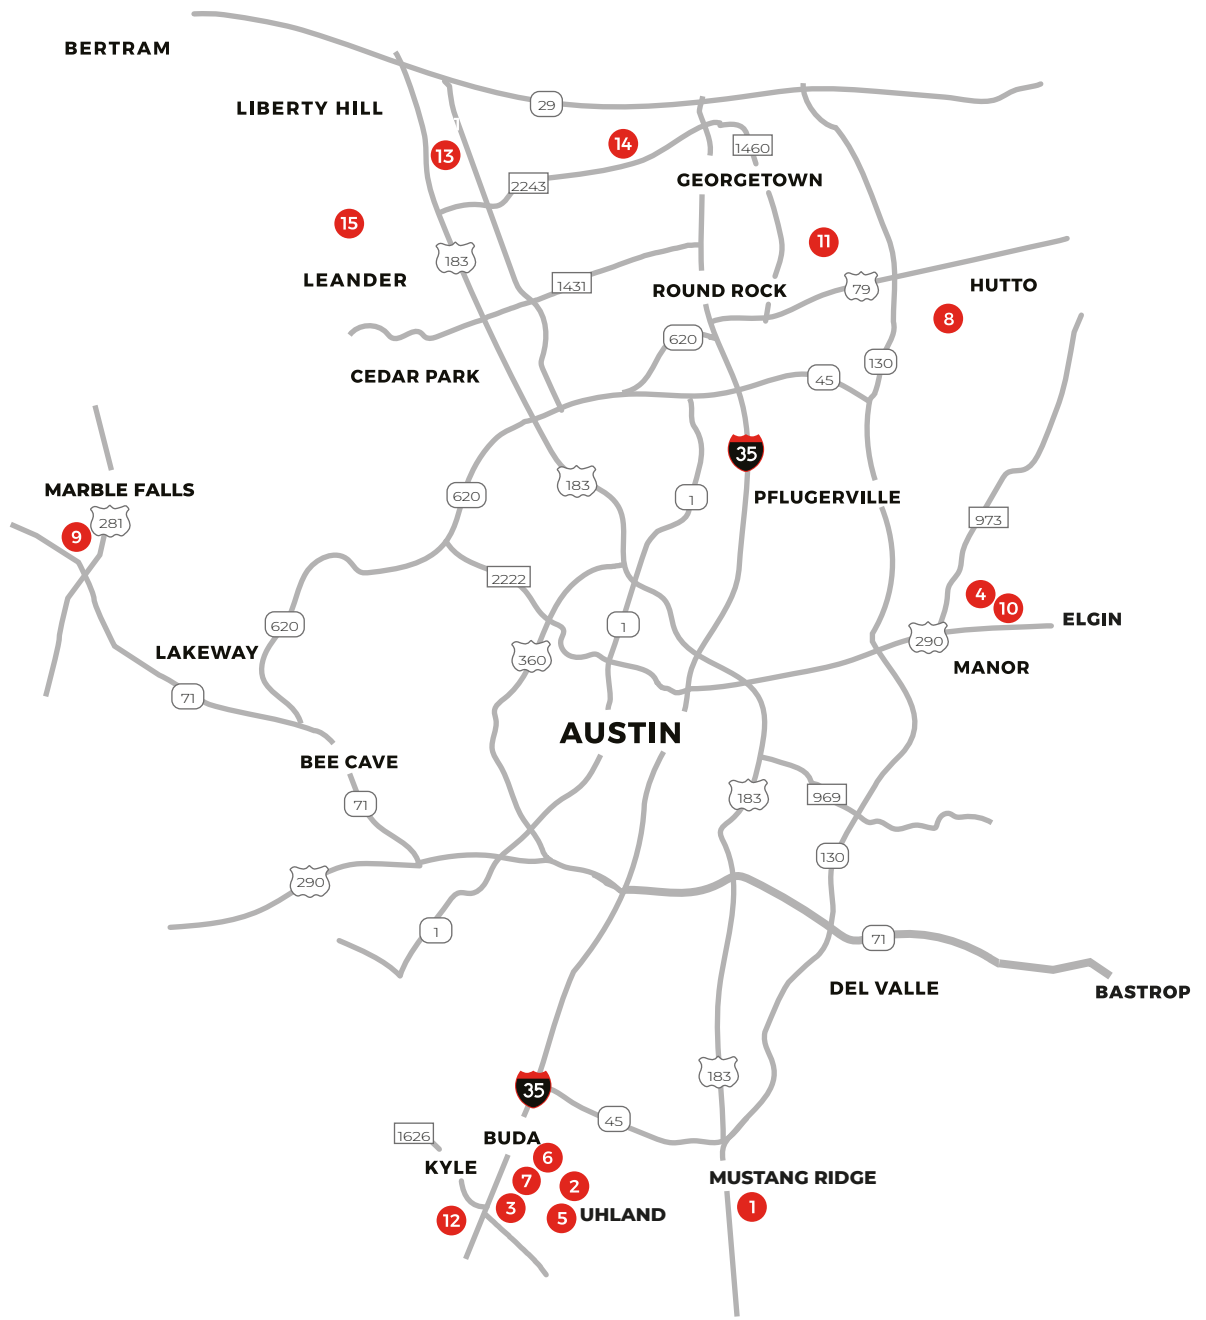

SCAN FOR INVENTORY

MID \$200's

- 1. DURANGO
Mustang Ridge
- 2. WAYSIDE
Umland

HIGH \$200's

- 3. TALAVERA
Kyle
- 4. PALOMINO
Manor
- 5. WATERMILL
Umland

LOW \$300's

- 6. PRAIRIE LAKES
Buda
- 7. SOUTHGROVE
Kyle

MID \$300's

- 8. SOUTHGATE
Hutto
- 9. THUNDER ROCK
Marble Falls
- 10. CARILLON
Manor

HIGH \$300's

- 11. AVERY CENTRE
Round Rock

- 12. BROOKS RANCH
Kyle

- 13. BAR W RANCH
Leander

MID \$400's

- 14. RIVERVIEW
Georgetown